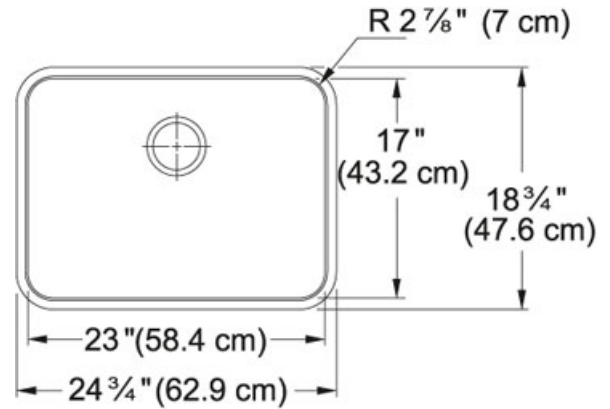

Grande GDX11023 Stainless Steel | 122.0260.553

FAMILY : Sinks | SERIE : Grande | MODEL : GDX11023 | FINISH : Stainless Steel | INSTALLATION TYPE : Undermount

TECHNICAL DATA

Minimum Cabinet Size	30"
Drain Opening	3 1/2"
Length overall	24 3/4"
Width overall	18 3/4"
Length of large bowl	23"
Width of large bowl	17"
Depth of large bowl	9"
Number of Bowls	1
Type of Material	18 Gauge Stainless Steel
Cut-Out Template	Yes
Installation Clips	Yes

Grande GDX11023 Stainless Steel | 122.0260.553

FAMILY : Sinks | SERIE : Grande | MODEL : GDX11023 | FINISH : Stainless Steel | INSTALLATION TYPE : Undermount

RELATED PARTS

119.0068.281

119.0069.102

115.0067.258