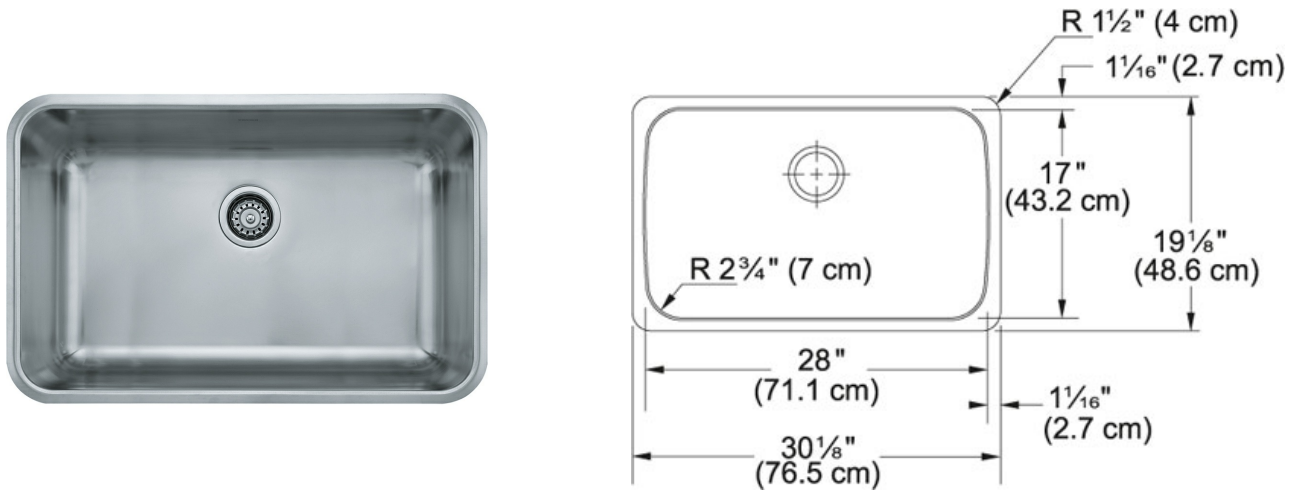

# Grande GDX11028 Stainless Steel | 122.0260.554

FAMILY : Sinks | SERIE : Grande | MODEL : GDX11028 | FINISH : Stainless Steel | INSTALLATION TYPE : Undermount

## TECHNICAL DATA

Minimum Cabinet Size	36"
Drain Opening	3 1/2"
Length overall	30 1/8"
Width overall	19 1/8"
Length of large bowl	28"
Width of large bowl	17"
Depth of large bowl	9"
Number of Bowls	1
Type of Material	18 Gauge Stainless Steel
Installation Clips	Yes
Cut-Out Template	Yes