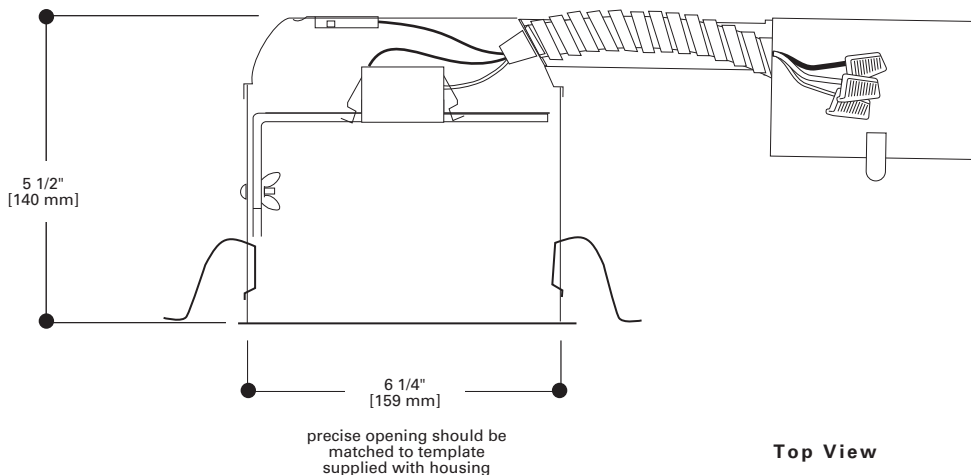

F...Remodel Clips

Four remodel clips secure housing and accommodate 1/2" and 5/8" ceiling material.

G..."Quick Connect" Connectors

Three "Quick Connect" connectors eliminate need for separate wire nuts - simply strip supply wires and push in

H27RICAT

6" Insulated Ceiling Recessed Remodel Housing

6" TRIMS

FOR USE IN INSULATED CEILINGS

FOR USE IN EXISTING CEILINGS

FOR INSTALLATION FROM BELOW THE FINISHED CEILING

FOR USE IN SHALLOW CEILINGS

Top View

ADJUSTABLES

Eyeball = 30° Tilt
75W PAR30
 74P=White Eyeball
 OD: 8" (203mm)

Eyeball = 30° Tilt
50W R20, 50W PAR20
 77P=White Eyeball
 OD: 8" (203mm)

Eyeball - 30° Tilt
75W R30, 75W PAR30L
 78P=White Eyeball
 78SL=Silver
 78B=Brass Eyeball
 78PB=Polished Brass Eyeball
 78PAT=Polished Brass Eyeball
 78SN=Satin Nickel
 78TBZ=Tuscan Bronze
 78AC=Antique Copper
 OD: 8" (203mm)

OPEN

Open
60W BR30, 75W PAR30
 300P=White Open
 OD: 7 1/4" (184mm)

White Splay Trim
65W BR30, 75W PAR30L, 50W PAR30
 328P=White Splay
 OD: 7 3/4" (197mm)

LENS

Albalite Lens with Reflector Cone
40W A19
 170P=Albalite Flat Lens
 170PS=Albalite Flat Lens Shower Light
 OD: 7 1/4" (184mm)