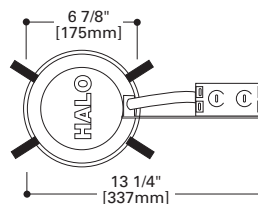

DESCRIPTION

The H27RICAT housing is designed for remodelling use in shallow ceilings where 2" x 6" joist construction is used. The wide variety of trims available allows a number of different lighting effects to be created with one basic housing. The H27RICAT is designed for installations where the housing will be in direct contact with air permeable insulation. The AIR-TITE™ H27RICAT also meets restricted air flow requirements.

Catalog #		Type
Project		
Comments		Date
Prepared by		

DESIGN FEATURES

A...Housing

Aluminum housing for greater heat dissipation. Preinstalled AIR-TITE™ gasket.

B...Socket Plate

Rigid socket plate adjusts and locks without tools for various lamp sizes.

C...Junction Box

Seven conduit knockouts are uniform 1/2" size with true pryout slots. Four Romex pryouts included.

D...Socket

Porcelain socket with nickel plated brass screw shell.

E...Thermal Protector

Integral Thermal Protector deactivates fixture if an incorrect lamp is used or if non-air permeable ceiling insulation material is applied.

F...Remodel Clips

Four remodel clips secure housing and accommodate 1/2" and 5/8" ceiling material.

G..."Quick Connect" Connectors

Three "Quick Connect" connectors eliminate need for separate wire nuts - simply strip supply wires and push in

Labels

- UL/cUL listed for direct contact with air permeable insulation and combustible material
- UL/cUL Listed for Damp Location
- IP Rated

Meets following restricted air flow AIR-TITE™ requirements:

- State of California Title 24
- International Energy Conservation Code (IECC)
- New York Energy Conservation Construction Code (NYCCC)
- Certified under ASTM-E283

H27RICAT

6" Insulated Ceiling Recessed Remodel Housing

6" TRIMS

FOR USE IN INSULATED CEILINGS

FOR USE IN EXISTING CEILINGS