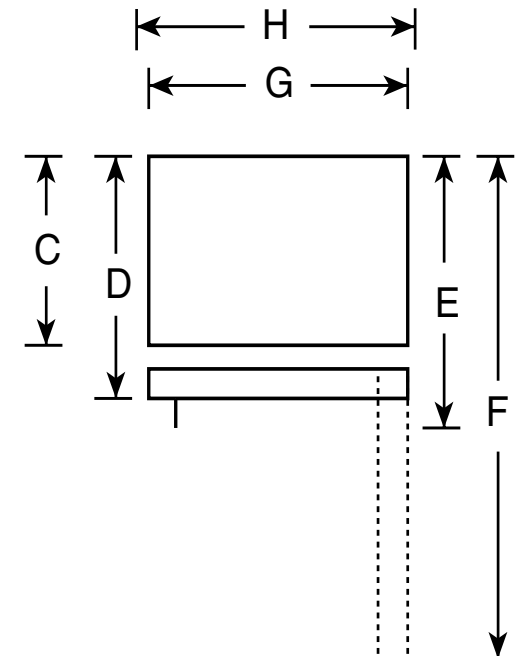

GTS22KBP

GE® 21.7 Cu. Ft. Top-Freezer Refrigerator

Dimensions and Installation Information

| | | |
|--------------------|--|---------------|
| Overall Dimensions | Height to top of hinge (in.) A | 67-1/2 |
| | Height to top of case (in.) B | 66-7/8 |
| | Height to mid-freezer (in.) | 54-1/2 |
| | Case depth without door (in.) C | 27-5/8 |
| | Case depth less door handle (in.) D | 31-5/8 |
| | Case depth with door handle (in.) E | 33-5/8 |
| | Depth with fresh food door open 90° (in.) F | 63 |
| | Width (in.) G | 32-7/8 |
| | Width with door open 90° with door handle (in.) H | 35 |
| Air Clearances | Each side (in.) | 1/8 |
| | Top (in.) | 1 |
| | Back (in.) | 1 |

Note: All Top-Freezer No-Frost Right-Hand Refrigerator Doors:

As you face the front of the refrigerator, the handle is on your left and the hinges are on your right.

All Top-Freezer No-Frost Left-Hand Refrigerator Doors:

As you face the front of the refrigerator, the handle is on your right and the hinges are on your left.

Front View

Top View

For answers to your Monogram®, GE Profile™ or GE® appliance questions, visit our website at ge.com or call GE Answer Center® service, 800.626.2000.

Dimension and installation information are shown in inches.

Total volume and shelf area are calculated by the Association of Home Appliance Manufacturers' standards.

Listed by Underwriters Laboratories

Specification Revised 8/10