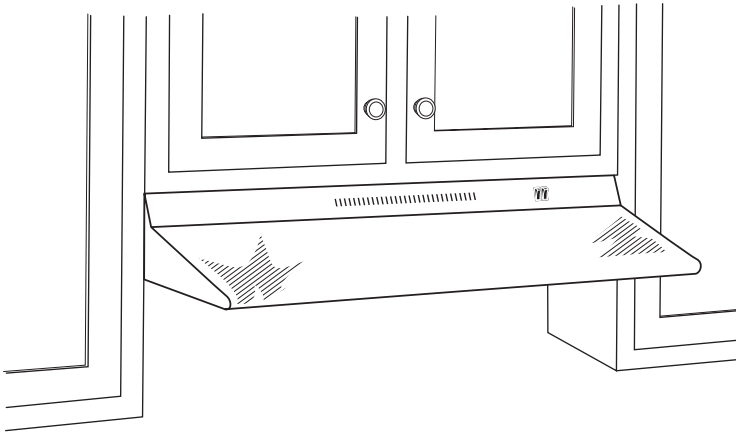

HOTPOINT®

RN328H – Hotpoint Standard Range Hood

Dimensions (in inches)

| KW Rating | |
|-----------|-----|
| 120V | 2.5 |

WB02X9381 replacement grease filter and WB02X10700 replacement charcoal filter are available for additional cost. Call toll-free 800.626.2002.

JXHC1 Cord Kit: Allows a receptacle in the cabinet over the range to accommodate either an over-the-range microwave oven or a standard hood.

Installation Information: Before installing, consult installation instructions, packed with product, for current dimensional data.

HOTPOINT®

RN328H – Hotpoint Standard Range Hood

Features and Benefits

- Non-Vented – Effectively filters smoke and vapors through the hood's filtration system.
- Cooktop light – Provides light to illuminate cooking surface below hood.
- Removable carbon filter – Odor absorbing activated charcoal filter can be easily replaced.
- Round ducting – Hood is designed to fit standard round duct work.
- Model RN328HSA – Silver metallic