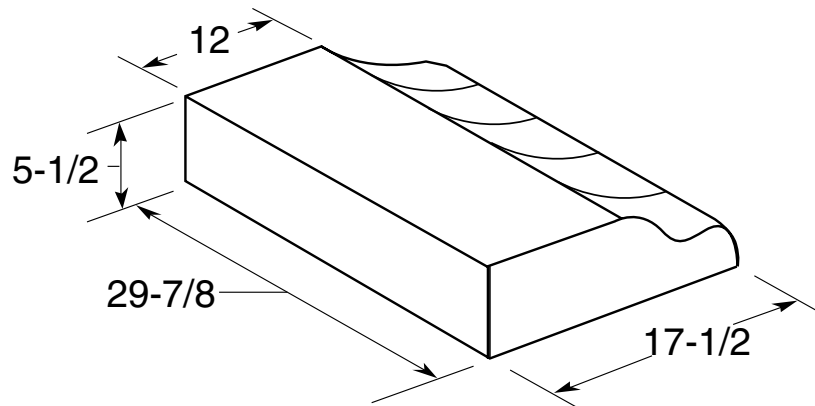

HOTPOINT®

RN328H – Hotpoint Standard Range Hood

Dimensions (in inches)

| KW Rating | |
|-----------|-----|
| 120V | 2.5 |

WB02X9381 replacement grease filter and WB02X10700 replacement charcoal filter are available for additional cost. Call toll-free 800.626.2002.

JXHC1 Cord Kit: Allows a receptacle in the cabinet over the range to accommodate either an over-the-range microwave oven or a standard hood.

Installation Information: Before installing, consult installation instructions, packed with product, for current dimensional data.