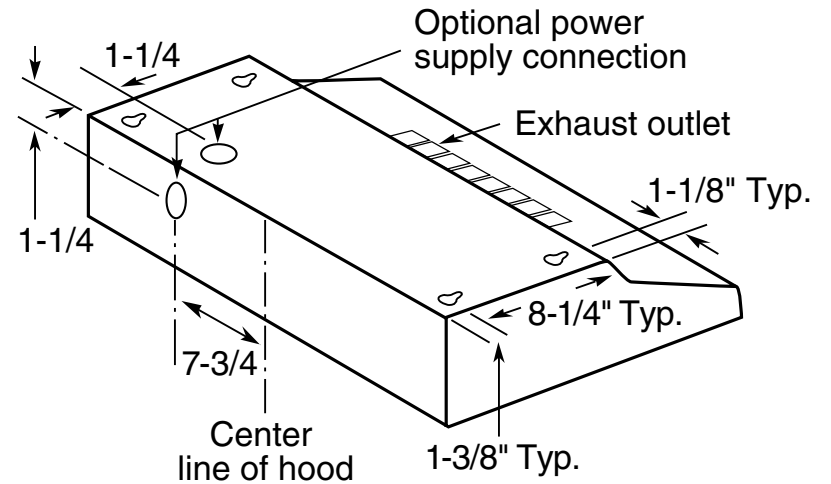

HOTPOINT®

RN328H – Hotpoint Standard Range Hood

Dimensions (in inches)

| KW Rating | |
|-----------|-----|
| 120V | 2.5 |

WB02X9381 replacement grease filter and WB02X10700 replacement charcoal filter are available for additional cost. Call toll-free 800.626.2002.

JXHC1 Cord Kit: Allows a receptacle in the cabinet over the range to accommodate either an over-the-range microwave oven or a standard hood.

Installation Information: Before installing, consult installation instructions, packed with product, for current dimensional data.