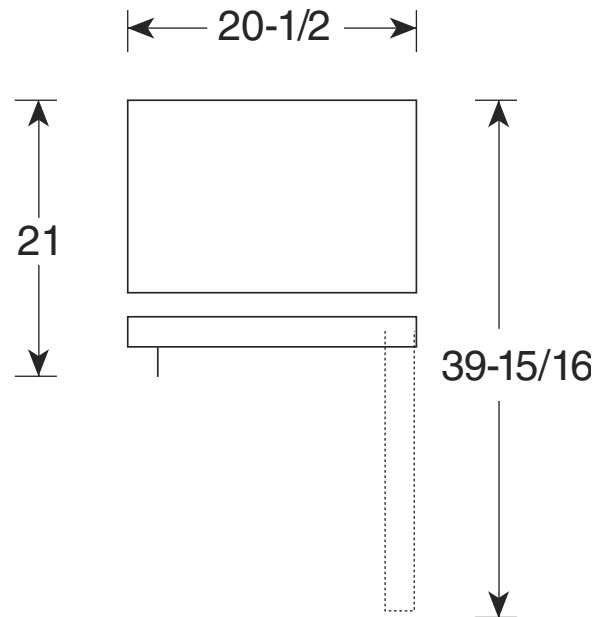

GE Appliances

GMR04HAS – GE® 4.3 Cu. Ft. Compact Refrigerator

Dimensions (in inches)

Front View

Top View

Air Clearances	
Each side (in.)	1/2
Top (in.)	2
Back (in.)	2

Note: Freezer compartment is for short-term storage of frozen food. The frozen food compartment of this refrigerator will make ice, and pre-frozen foods can be stored for about **two weeks**. It will not effectively freeze fresh foods or provide long-term storage for meats, poultry, or fish.