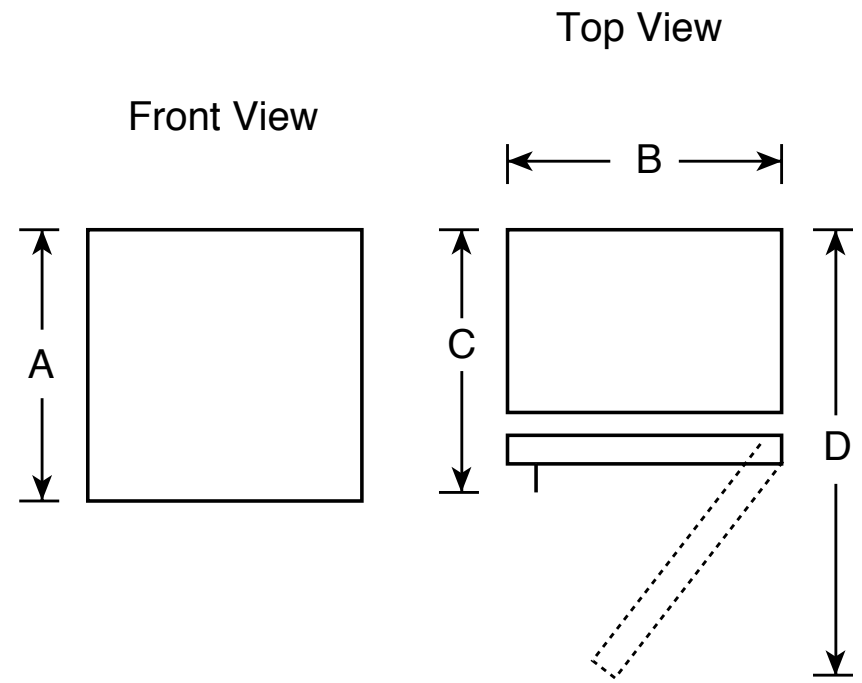

### Dimensions and Installation Information (in inches)

Overall Dimensions	Height (in.) A	34-1/8
	Width (in.) B	23-3/4
	Depth with handle (in.) C	25
	Depth with door open 90° (in.) D	45-1/4
Air Clearances	Each side (in.)	0
	Top (in.)	0
	Back (in.)	0

### Features and Benefits

- 57-bottle capacity
- Adjustable temperature controls
- Full-Extension Wine Racks with Beechwood Fronts - Slides in and out with ease, making loading and unloading effortless
- Tinted Glass Door with Stainless Steel Accents - Delivers a high-end and modern appearance that blends with existing appliances and décor
- Interior Display Lighting - Illuminates the contents to make selection quick and easy
- Built-in capability
- Recessed Handle - A modern, ergonomic design that adds to the sleek appearance and is simple to use
- Model PCR06WATSS – Stainless steel