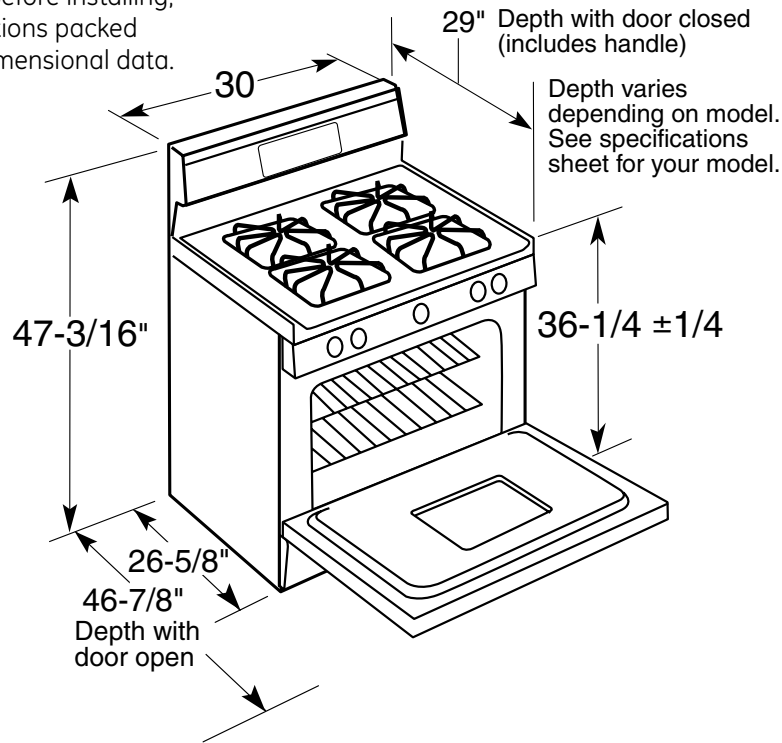

PGB918SEM

GE Profile™ 30" Free-Standing Gas Range with Baking Drawer

Dimensions and Installation Information (in inches)

Note: Dimension from the wall to the front of the closed door handle is 29". Depth to front edge of cooktop 25-1/4".

Electrical Rating: 120V, 60Hz, 15A

Installation Information: Before installing, consult installation instructions packed with product for current dimensional data.

For answers to your Monogram®, GE Profile™ or GE® appliance questions, visit our website at geappliances.com or call GE Answer Center® service, 800.626.2000.

imagination at work

Specification Revised 11/10

230589