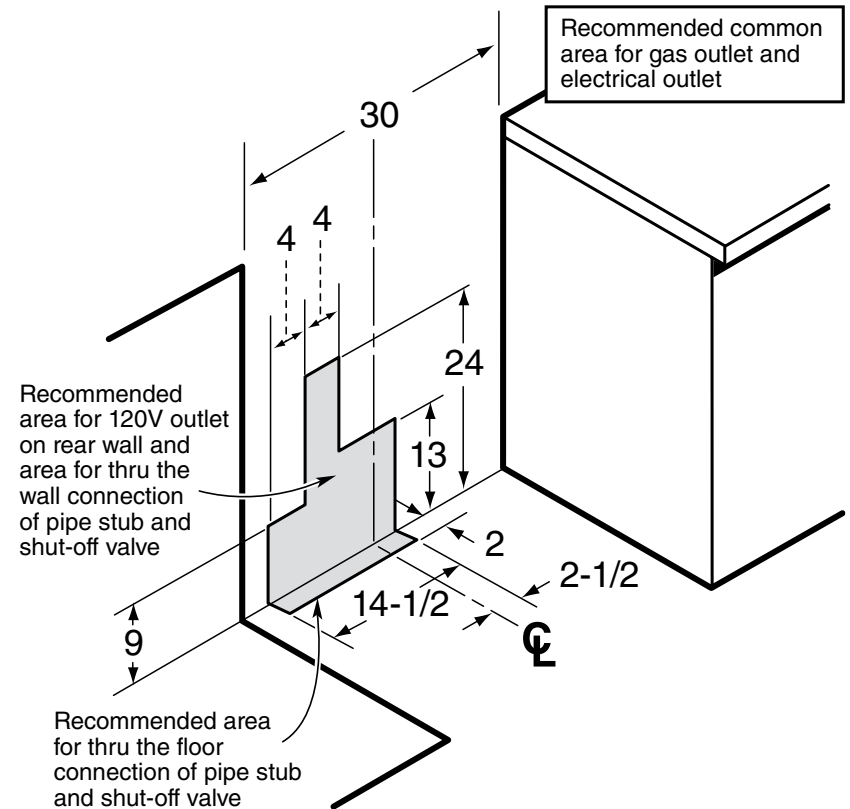

PGB918SEM

GE Profile™ 30" Free-Standing Gas Range with Baking Drawer

Dimensions and Installation Information (in inches)

Note: Dimension from the wall to the front of the closed door handle is 29". Depth to front edge of cooktop 25-1/4".

Electrical Rating: 120V, 60Hz, 15A

Installation Information: Before installing, consult installation instructions packed with product for current dimensional data.

For answers to your Monogram®, GE Profile™ or GE® appliance questions, visit our website at geappliances.com or call GE Answer Center® service, 800.626.2000.

imagination at work

Specification Revised 11/10

230589