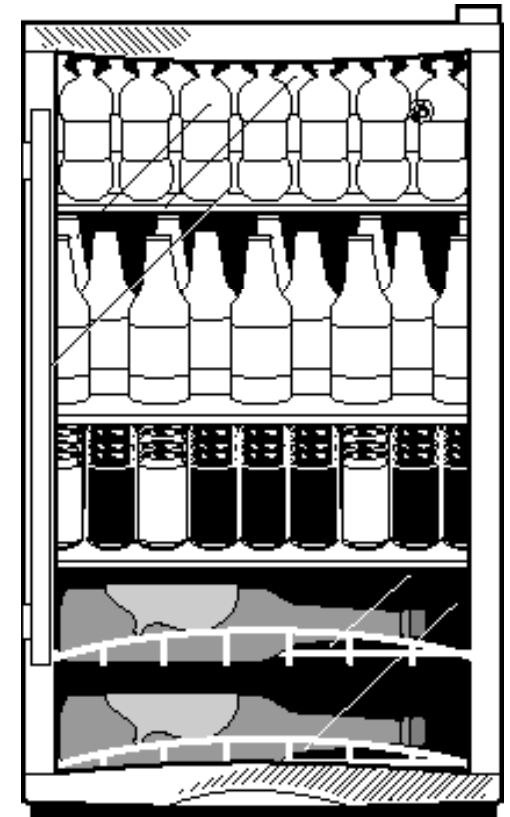

GVS04BDWSS Beverage Center

Dimensions and Installation Information (in inches)

Overall Dimensions	Height (in.) A	33
	Width (in.) B	18-29/32
	Depth (in.) C	22-1/8
Air Clearances	Each side (in.)	1/2
	Top (in.)	12
	Back (in.)	5

- Upfront Electronic Controls
- 109 Can/31 Bottle Capacity
- 3 Adjustable, Full-Depth & 2 Half-Depth Wooden Racks
- Gray Glass Door with Silver Accents
- Interior Lighting
- Tubular Handle
- Reversible Door
- Free-Standing Capability
- GVS04BDWSS - Stainless steel