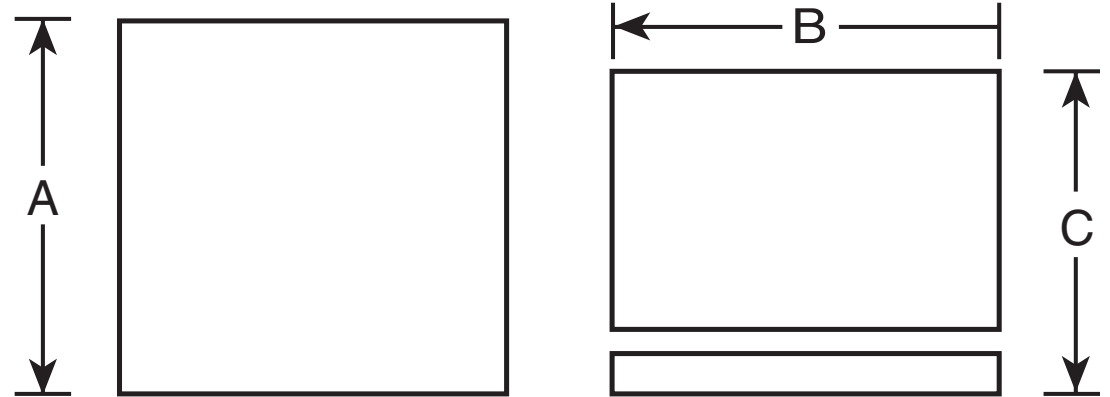

GVS04BDWSS Beverage Center

Dimensions and Installation Information (in inches)

Overall Dimensions	Height (in.) A	33
	Width (in.) B	18-29/32
	Depth (in.) C	22-1/8
Air Clearances	Each side (in.)	1/2
	Top (in.)	12
	Back (in.)	5

- Upfront Electronic Controls
- 109 Can/31 Bottle Capacity
- 3 Adjustable, Full-Depth & 2 Half-Depth Wooden Racks
- Gray Glass Door with Silver Accents
- Interior Lighting
- Tubular Handle
- Reversible Door
- Free-Standing Capability
- GVS04BDWSS - Stainless steel