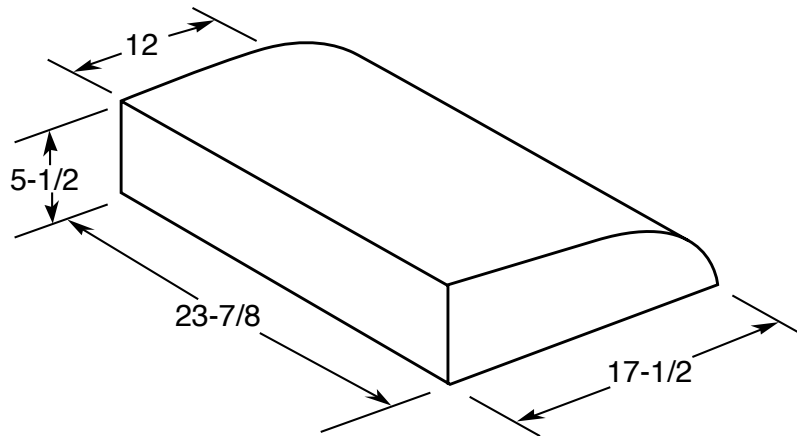

JV248P

GE® 24" Deluxe Range Hood

Dimensions and Installation Information (in inches)

Amp Rating	
120V	2.5

WB02X9381 replacement grease filter and WB02X10700 replacement charcoal filter are available for additional cost. Call toll-free 800.626.2002.

JXHC1 Cord Kit: Allows a receptacle in the cabinet over the range to accommodate either an over-the-range microwave oven or a standard hood.

Installation Information: Before installing, consult installation instructions, packed with product, for current dimensional data. Light bulb(s) not included.

For answers to your Monogram®, GE Profile™ or GE® appliance questions, visit our website at ge.com or call GE Answer Center® service, 800.626.2000.