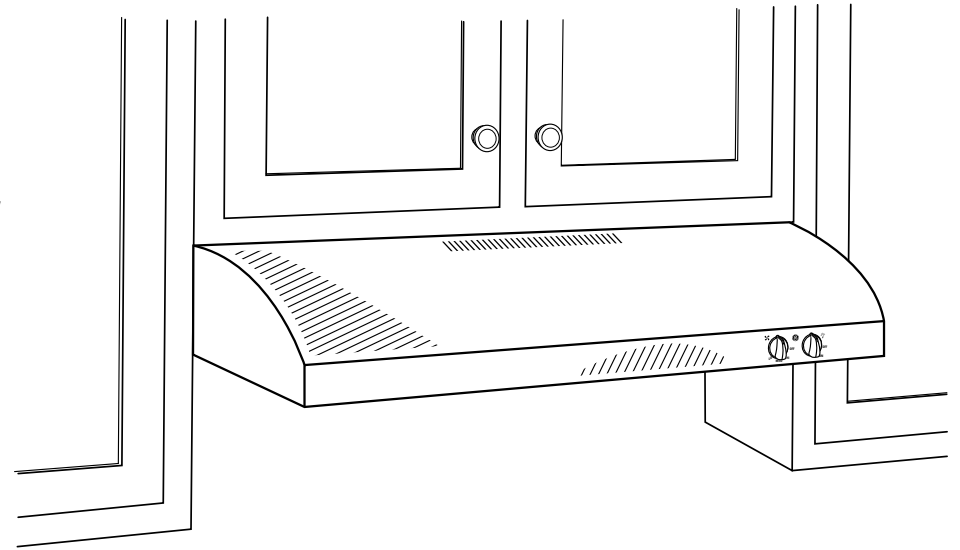

JV248P

GE® 24" Deluxe Range Hood

Features and Benefits

- Convertible Venting - Hood designed to accommodate a vented configuration, which channels exhaust outside of the home, or a non-vented configuration, which filters and returns the air into the kitchen
- Vertical and Rear Exhaust - Hood design gives installers total flexibility to connect the exhaust vent to your home's duct work from either the top or rear of the unit
- Variable Speed Fan Control - Variable speed fan control helps remove the smoke, grease, odors and moisture you create when cooking to keep your kitchen air clean and livable
- Cooktop Light - Enjoy the convenience of light under the hood to help you better see your cooking surface
- Removable Grease Filter - Durable grease filter collects the grease that builds up from cooking and removes quickly and easily for cleaning
- Round and Rectangular Ducting - Designed to fit standard round and rectangular duct work for quick and simple installation
- Rectangular Damper Included - Included damper keeps the vent sealed when it is not in use, so your home's heat doesn't escape
- Model JV248PSS – Stainless steel

For answers to your Monogram,® GE Profile™ or GE® appliance questions, visit our website at ge.com or call GE Answer Center® service, 800.626.2000.

imagination at work