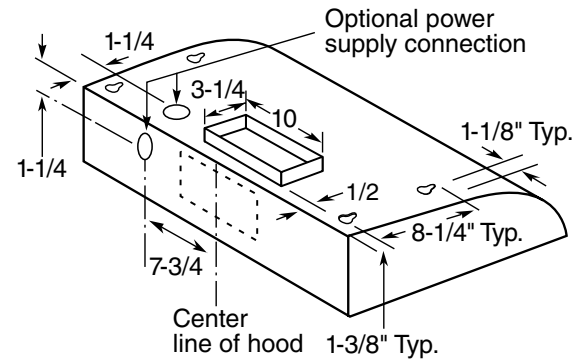

Refer to this drawing for rectangular exhaust option.

Exhaust outlet connects to 3-1/4" x 10" rectangular duct. Vent top or rear. Includes rectangular damper.