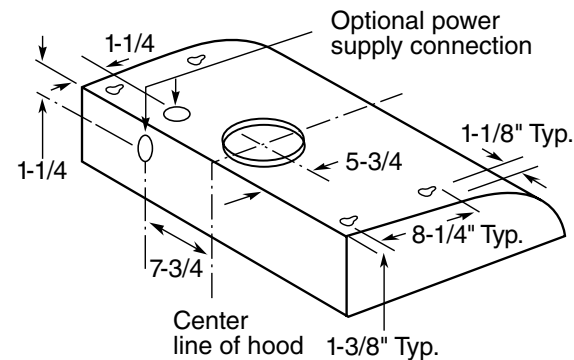

JXHC1 Cord Kit: Allows a receptacle in the cabinet over the range to accommodate either an over-the-range microwave oven or a standard hood.

Installation Information: Before installing, consult installation instructions, packed with product, for current dimensional data. Light bulb(s) not included.

Exhaust outlet connects to 3-1/4" x 10" rectangular duct. Vent top or rear. Includes rectangular damper.

Refer to this drawing for round exhaust option.

Exhaust outlet connects to 7" diameter duct. Vent top only. Round damper accessory. JXDA22, available at additional cost.