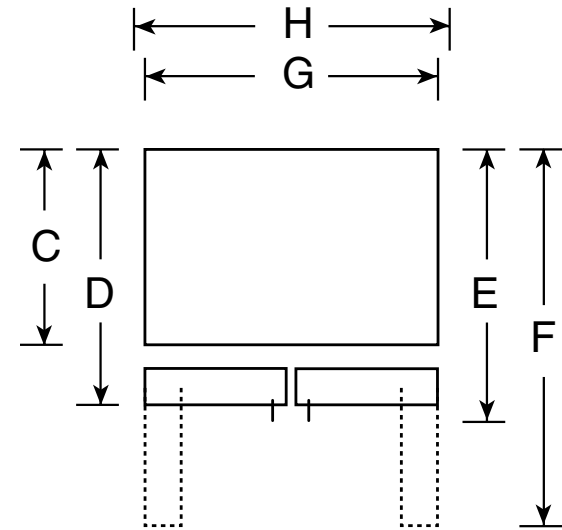

## GE® ENERGY STAR® 22.2 Cu. Ft. Bottom-Freezer Drawer Refrigerator

### Dimensions and Installation Information (in inches)

Overall Dimensions	Height to top of hinge (in.) <b>A</b>	<b>68-1/2</b>
	Height to top of case (in.) <b>B</b>	<b>67-3/4</b>
	Case depth without door (in.) <b>C</b>	<b>28-3/4</b>
	Case depth less door handle (in.) <b>D</b>	<b>33</b>
	Case depth with door handle (in.) <b>E</b>	<b>35-1/2</b>
	Depth with fresh food door open 90° (in.) <b>F</b>	<b>46-5/8</b>
	Width (in.) <b>G</b>	<b>32-3/4</b>
Air Clearances	Width with door open 90° inc. door handle (in.) <b>H</b>	<b>40-3/8</b>
	Each side (in.)	<b>1/8</b>
	Top (in.)	<b>1</b>
	Back (in.)	<b>3/4</b>