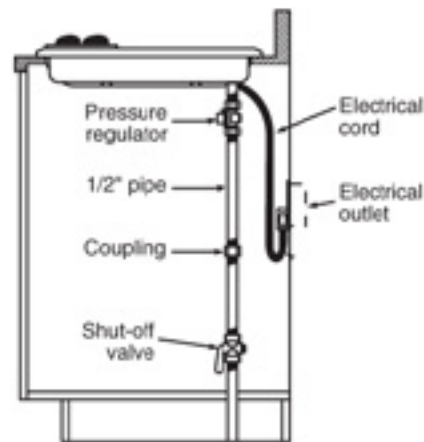

Note: If installing with a GE Profile™ Telescopic Downdraft System, consult both cooktop and downdraft installation instructions packed with product before installing. Cooktop gas/electric supply may need to be re-routed to install downdraft.

Electrical Rating: 120V, 60Hz, 5A

Installation With Single Wall Oven Information:

30" Gas Cooktops are approved for use over select GE 27" and 30" Wall Ovens and Warming Drawers. 30" and 36" Gas cooktops are approved for use over 30" Wall Ovens and Warming Drawers. Refer to cooktop and wall oven/warming drawer installation instructions packed with product for current dimensional data.

Installation Information: Before installing, consult installation instructions, packed with product, for current dimensional data.

For answers to your Monogram®, GE Profile™ or GE® appliance questions, visit our website at geappliances.com or call GE Answer Center® service, 800.626.2000.

Gas Connection

imagination at work

Specification Revised 7/11

230238

PGP976DET

GE Profile™ 36" Built-In Gas Cooktop

Features and Benefits

- Deep-recessed cooktop - Deep-recessed cooktop contains spills in one area that's easy to wipe clean
- Sealed cooktop burners - Burner elements are sealed to the cooktop to keep foods and liquid contained on the cooktop, making cleaning painless
- PowerBoil™ 17K burner - This powerful element instantly supplies the intense heat needed for boiling, sautéing and stir frying
- Precise Simmer burner - Allows for low, even heat distribution that is ideal delicate foods and sauces
- Heavy cast grates - Premium cast iron grates deliver the highest level of cooktop performance
- LED backlit knobs - Sleek LED backlit knobs indicate when burners are on
- Dishwasher-Safe Grates and Knobs - Feature durable construction for worry-free, effortless cleaning and maintenance
- Model PGP976DETTWW - White on white
- Model PGP976DETTBB - Black on black