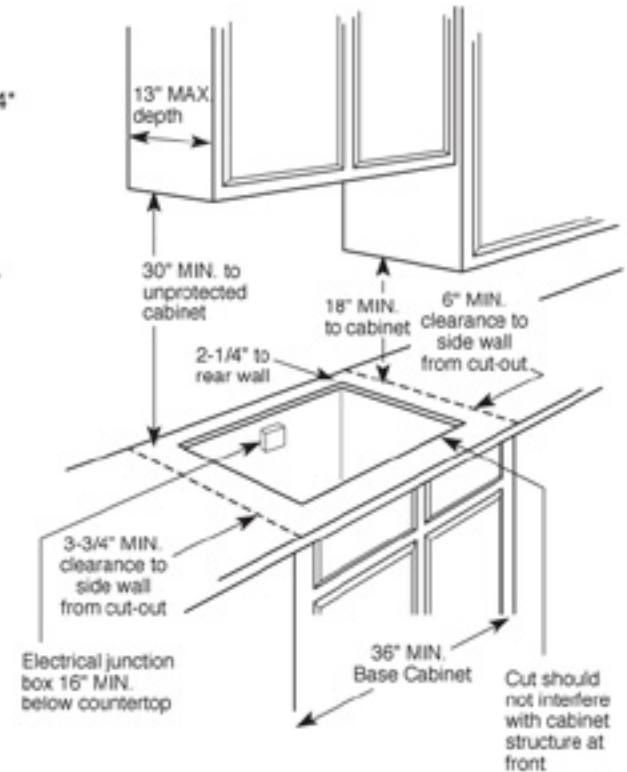

Gas Connection

imagination at work

Specification Revised 7/11

230238