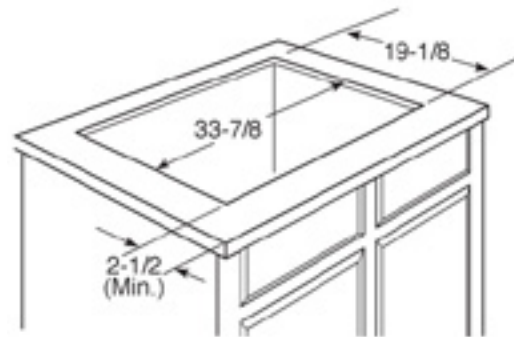

PGP976DET

GE Profile™ 36" Built-In Gas Cooktop

Dimensions and Installation Information

AGA Requirement: All gas cooktop models require 7/16" free area below cooktop height to combustible material. Requires 18" minimum from countertop to adjacent overhead cabinets.

Note: If installing with a GE Profile™ Telescopic Downdraft System, consult both cooktop and downdraft installation instructions packed with product before installing. Cooktop gas/electric supply may need to be re-routed to install downdraft.

Electrical Rating: 120V, 60Hz, 5A

Installation With Single Wall Oven Information:

30" Gas Cooktops are approved for use over select GE 27" and 30" Wall Ovens and Warming Drawers. 30" and 36" Gas cooktops are approved for use over 30" Wall Ovens and Warming Drawers. Refer to cooktop and wall oven/warming drawer installation instructions packed with product for current dimensional data.

Installation Information: Before installing, consult installation instructions, packed with product, for current dimensional data.

For answers to your Monogram®, GE Profile™ or GE® appliance questions, visit our website at geappliances.com or call GE Answer Center® service, 800.626.2000.