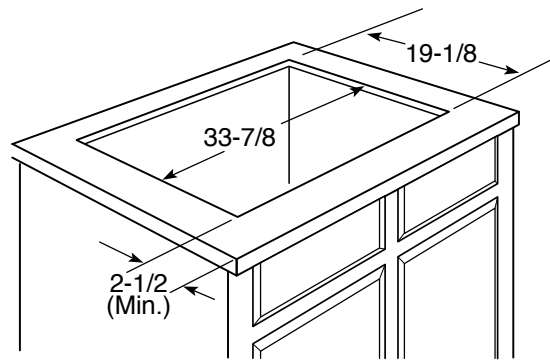

PGP966SET

GE Profile™ 36" Built-In Gas Cooktop

Dimensions and Installation Information

AGA Requirement: All gas cooktop models require 7/16" free area below cooktop height to combustible material. Requires 18" minimum from countertop to adjacent overhead cabinets.

Note: If installing with a GE Profile™ Telescopic Downdraft System, consult both cooktop and downdraft installation instructions packed with product before installing. Cooktop gas/electric supply may need to be re-routed to install downdraft.

Electrical Rating: 120V, 60Hz, 5A

Installation With Single Wall Oven Information:

30" Gas Cooktops are approved for use over select GE 27" and 30" Wall Ovens and Warming Drawers. 30" and 36" Gas cooktops are approved for use over 30" Wall Ovens and Warming Drawers. Refer to cooktop and wall oven/warming drawer installation instructions packed with product for current dimensional data.

Installation Information: Before installing, consult installation instructions, packed with product, for current dimensional data.

For answers to your Monogram®, GE Profile™ or GE® appliance questions, visit our website at geappliances.com or call GE Answer Center® service, 800.626.2000.