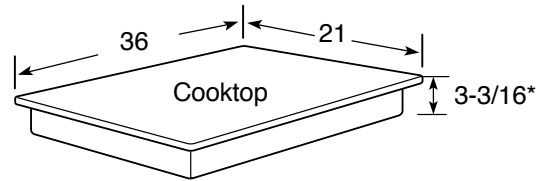

PGP966SET

GE Profile™ 36" Built-In Gas Cooktop

Dimensions and Installation Information

AGA Requirement: All gas cooktop models require 7/16" free area below cooktop height to combustible material. Requires 18" minimum from countertop to adjacent overhead cabinets.

Note: If installing with a GE Profile™ Telescopic Downdraft System, consult both cooktop and downdraft installation instructions packed with product before installing. Cooktop gas/electric supply may need to be re-routed to install downdraft.

Electrical Rating: 120V, 60Hz, 5A

Installation With Single Wall Oven Information:

30" Gas Cooktops are approved for use over select GE 27" and 30" Wall Ovens and Warming Drawers. 30" and 36" Gas cooktops are approved for use over 30" Wall Ovens and Warming Drawers. Refer to cooktop and wall oven/warming drawer installation instructions packed with product for current dimensional data.

Installation Information: Before installing, consult installation instructions, packed with product, for current dimensional data.

For answers to your Monogram®, GE Profile™ or GE® appliance questions, visit our website at geappliances.com or call GE Answer Center® service, 800.626.2000.