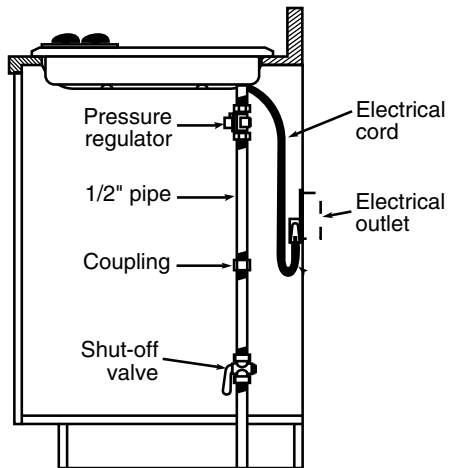

Gas Connection

imagination at work

Specification Revised 1/12

230246