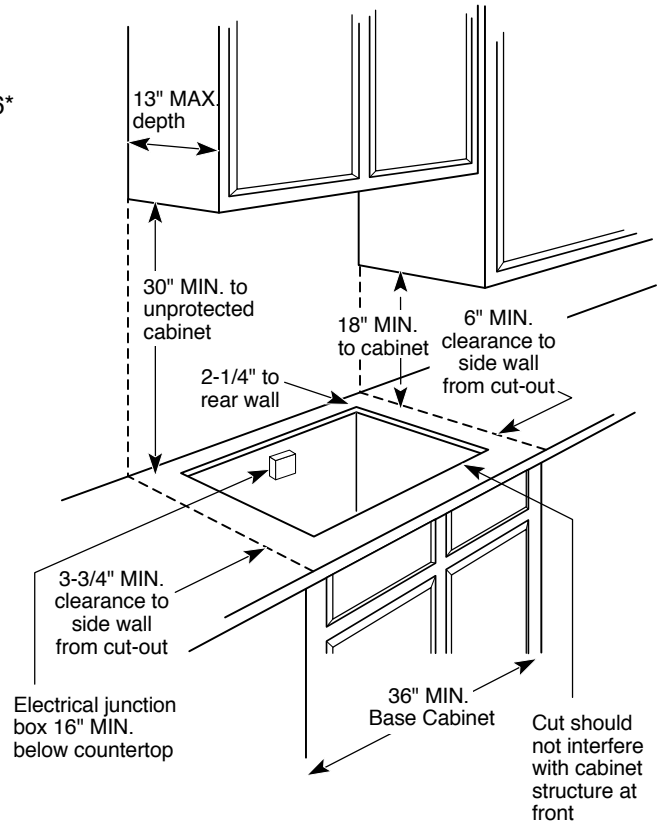

Gas Connection

imagination at work

Specification Revised 1/12

230246