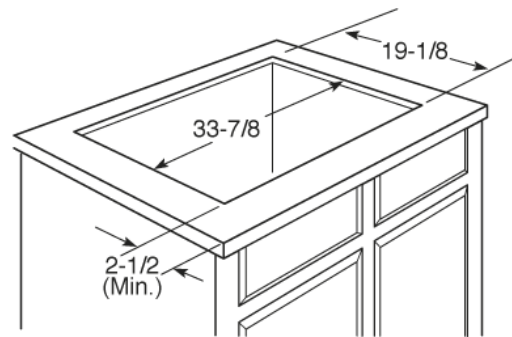

JGP633SET

GE® 36" Built-In Gas Cooktop

Dimensions and Installation Information

AGA Requirement: All gas cooktop models require 7/16" free area below cooktop height to combustible material. Requires 18" minimum from countertop to adjacent overhead cabinets.

Note: If installing with a GE Profile™ Telescopic Downdraft System, consult both cooktop and downdraft installation instructions packed with product before installing. Cooktop gas/electric supply may need to be re-routed to install downdraft.

Electrical Rating: 120V, 60Hz, 5A

Installation With Single Wall Oven Information:

30" Gas Cooktops are approved for use over select GE 27" and 30" Wall Ovens and Warming Drawers. 30" and 36" Gas cooktops are approved for use over 30" Wall Ovens and Warming Drawers. Refer to cooktop and wall oven/warming drawer installation instructions packed with product for current dimensional data.

Installation Information: Before installing, consult installation instructions, packed with product, for current dimensional data.

For answers to your Monogram®, GE Profile™ or GE® appliance questions, visit our website at geappliances.com or call GE Answer Center® service, 800.626.2000.