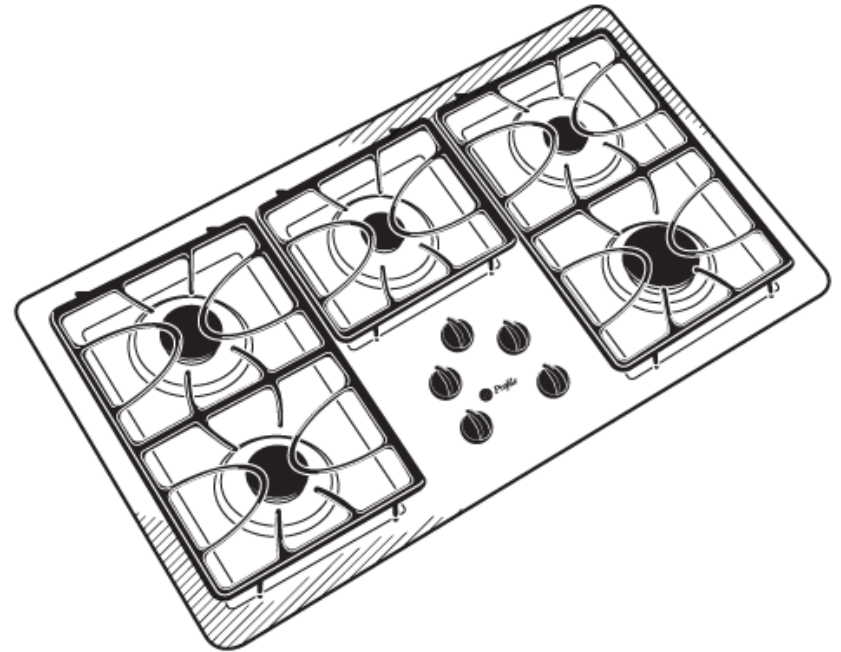

Electrical Rating: 120V, 60Hz, 5A

Installation With Single Wall Oven Information:

30" Gas Cooktops are approved for use over select GE 27" and 30" Wall Ovens and Warming Drawers. 30" and 36" Gas cooktops are approved for use over 30" Wall Ovens and Warming Drawers. Refer to cooktop and wall oven/warming drawer installation instructions packed with product for current dimensional data.

Gas Connection

Dimension and installation information are shown in inches.

Specification Created 5/11

330339

JGP633SET

GE® 36" Built-In Gas Cooktop

Features and Benefits

- Deep-recessed cooktop - Deep-recessed cooktop contains spills in one area that's easy to wipe clean
- Sealed cooktop burners - Burner elements are sealed to the cooktop to keep foods and liquid contained on the cooktop, making cleaning painless
- High output burner - This 11,000 BTU burner element provides the high heat ideal for frying or sautéing and fast heat-up
- Precise Simmer burner - Allows for low, even heat distribution that is ideal delicate foods and sauces
- Matte grates - Matte grate's robust appearance and sturdy design are long lasting and great looking
- Dishwasher-Safe Grates and Knobs - Feature durable construction for worry-free, effortless cleaning and maintenance
- Model JGP633SETSS - Stainless steel