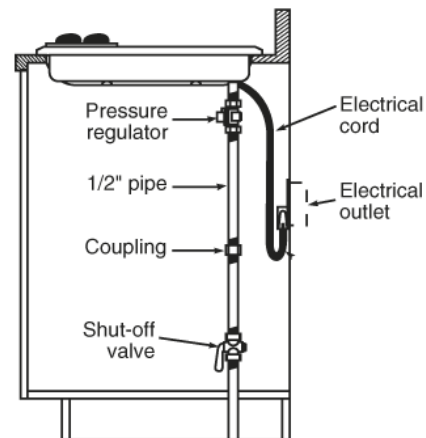

Note: If installing with a GE Profile™ Telescopic Downdraft System, consult both cooktop and downdraft installation instructions packed with product before installing. Cooktop gas/electric supply may need to be re-routed to install downdraft.

Electrical Rating: 120V, 60Hz, 5A

Installation With Single Wall Oven Information:

30" Gas Cooktops are approved for use over select GE 27" and 30" Wall Ovens and Warming Drawers. 30" and 36" Gas cooktops are approved for use over 30" Wall Ovens and Warming Drawers. Refer to cooktop and wall oven/warming drawer installation instructions packed with product for current dimensional data.

Gas Connection

Dimension and installation information are shown in inches.

Specification Created 5/11

330339

JGP633SET

GE® 36" Built-In Gas Cooktop

Features and Benefits

- Deep-recessed cooktop - Deep-recessed cooktop contains spills in one area that's easy to wipe clean
- Sealed cooktop burners - Burner elements are sealed to the cooktop to keep foods and liquid contained on the cooktop, making cleaning painless
- High output burner - This 11,000 BTU burner element provides the high heat ideal for frying or sautéing and fast heat-up
- Precise Simmer burner - Allows for low, even heat distribution that is ideal delicate foods and sauces
- Matte grates - Matte grate's robust appearance and sturdy design are long lasting and great looking
- Dishwasher-Safe Grates and Knobs - Feature durable construction for worry-free, effortless cleaning and maintenance
- Model JGP633SETSS - Stainless steel