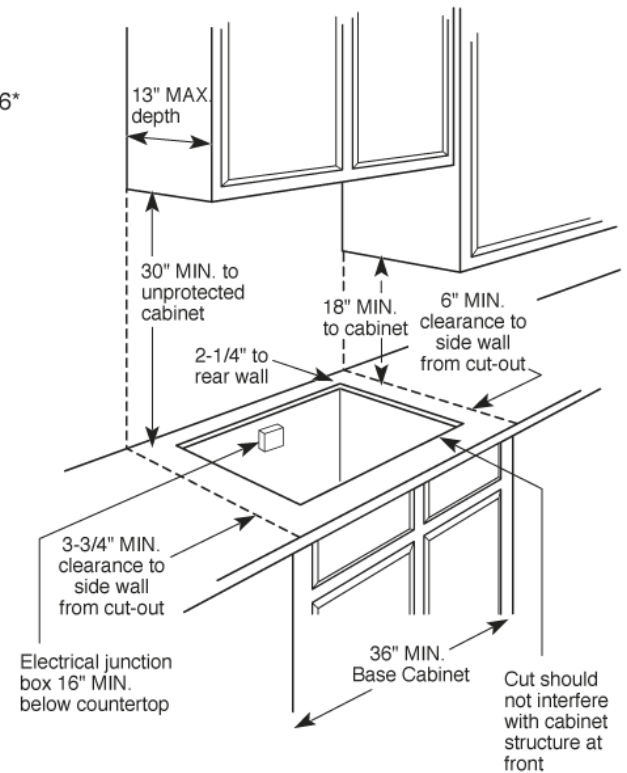

Gas Connection

Dimension and installation information are shown in inches.