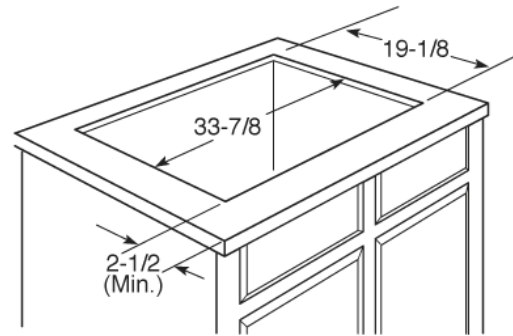

JGP633DET

GE® 36" Built-In Gas Cooktop

Dimensions and Installation Information

AGA Requirement: All gas cooktop models require 7/16" free area below cooktop height to combustible material. Requires 18" minimum from countertop to adjacent overhead cabinets.

Note: If installing with a GE Profile™ Telescopic Downdraft System, consult both cooktop and downdraft installation instructions packed with product before installing. Cooktop gas/electric supply may need to be re-routed to install downdraft.

Electrical Rating: 120V, 60Hz, 5A

Installation With Single Wall Oven Information:

30" Gas Cooktops are approved for use over select GE 27" and 30" Wall Ovens and Warming Drawers. 30" and 36" Gas cooktops are approved for use over 30" Wall Ovens and Warming Drawers. Refer to cooktop and wall oven/warming drawer installation instructions packed with product for current dimensional data.

Installation Information: Before installing, consult installation instructions, packed with product, for current dimensional data.

For answers to your Monogram®, GE Profile™ or GE® appliance questions, visit our website at geappliances.com or call GE Answer Center® service, 800.626.2000.