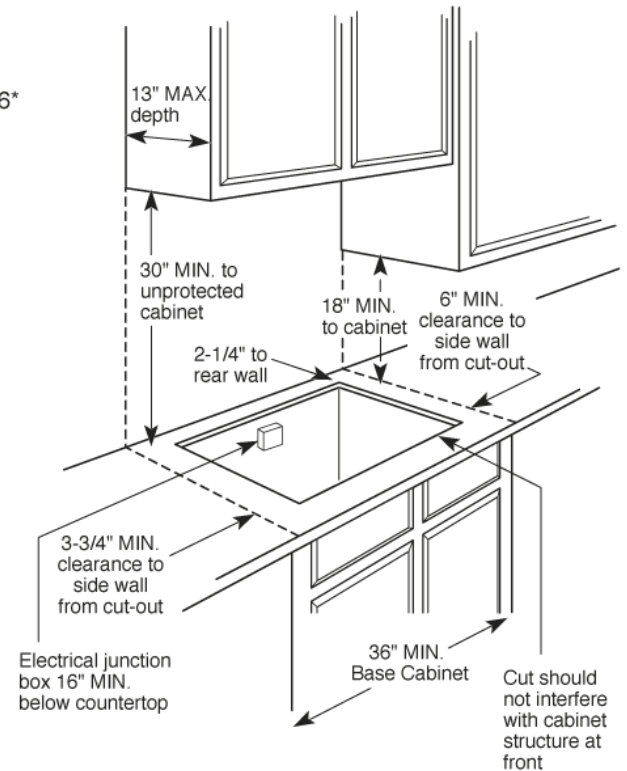

Gas Connection

Dimension and installation information are shown in inches.