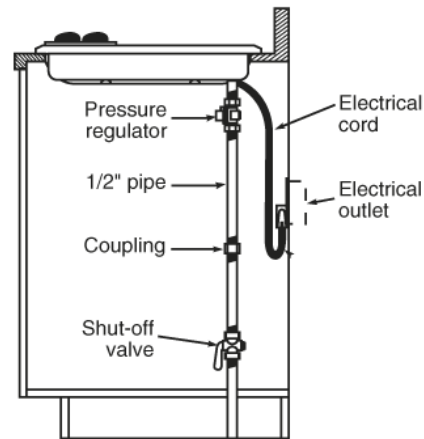

Note: If installing with a GE Profile™ Telescopic Downdraft System, consult both cooktop and downdraft installation instructions packed with product before installing. Cooktop gas/electric supply may need to be re-routed to install downdraft.

Electrical Rating: 120V, 60Hz, 5A

Installation With Single Wall Oven Information:

30" Gas Cooktops are approved for use over select GE 27" and 30" Wall Ovens and Warming Drawers. 30" and 36" Gas cooktops are approved for use over 30" Wall Ovens and Warming Drawers. Refer to cooktop and wall oven/warming drawer installation instructions packed with product for current dimensional data.

Gas Connection

Dimension and installation information are shown in inches.

Specification Created 5/11

330341

JGP633DET

GE® 36" Built-In Gas Cooktop

Features and Benefits

- Deep-recessed cooktop - Deep-recessed cooktop contains spills in one area that's easy to wipe clean
- Sealed cooktop burners - Burner elements are sealed to the cooktop to keep foods and liquid contained on the cooktop, making cleaning painless
- High output burner - This 11,000 BTU burner element provides the high heat ideal for frying or sautéing and fast heat-up
- Precise Simmer burner - Allows for low, even heat distribution that is ideal delicate foods and sauces
- Matte grates - Matte grate's robust appearance and sturdy design are long lasting and great looking
- Dishwasher-Safe Grates and Knobs - Feature durable construction for worry-free, effortless cleaning and maintenance
- Model JGP633DETTWW - White on white
- Model JGP633DETTBB - Black on black