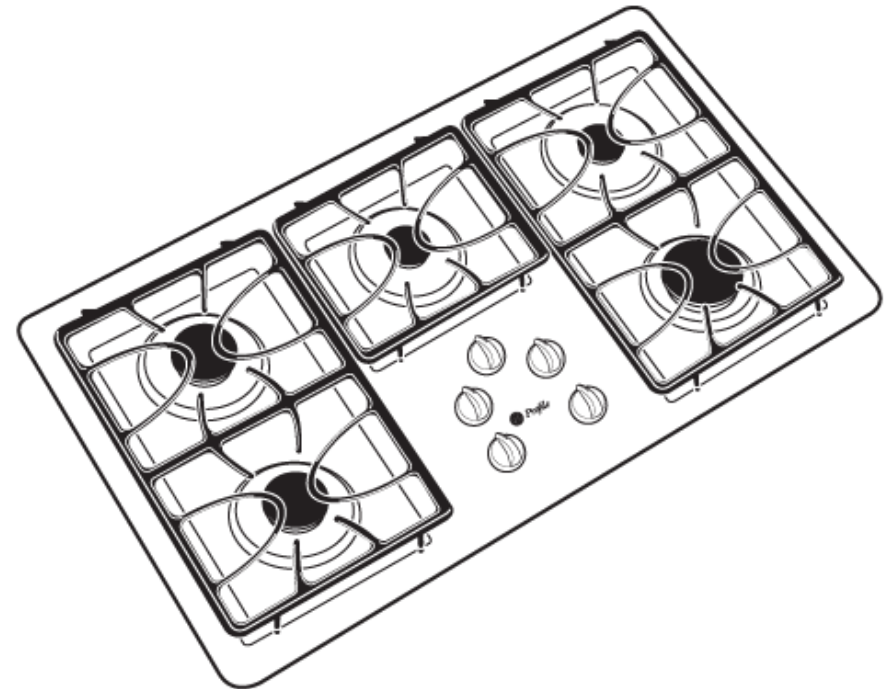

Gas Connection

Dimension and installation information are shown in inches.

Specification Created 5/11

330341

JGP633DET

GE® 36" Built-In Gas Cooktop

Features and Benefits

- Deep-recessed cooktop - Deep-recessed cooktop contains spills in one area that's easy to wipe clean
- Sealed cooktop burners - Burner elements are sealed to the cooktop to keep foods and liquid contained on the cooktop, making cleaning painless
- High output burner - This 11,000 BTU burner element provides the high heat ideal for frying or sautéing and fast heat-up
- Precise Simmer burner - Allows for low, even heat distribution that is ideal delicate foods and sauces
- Matte grates - Matte grate's robust appearance and sturdy design are long lasting and great looking
- Dishwasher-Safe Grates and Knobs - Feature durable construction for worry-free, effortless cleaning and maintenance
- Model JGP633DETTWW - White on white
- Model JGP633DETTBB - Black on black