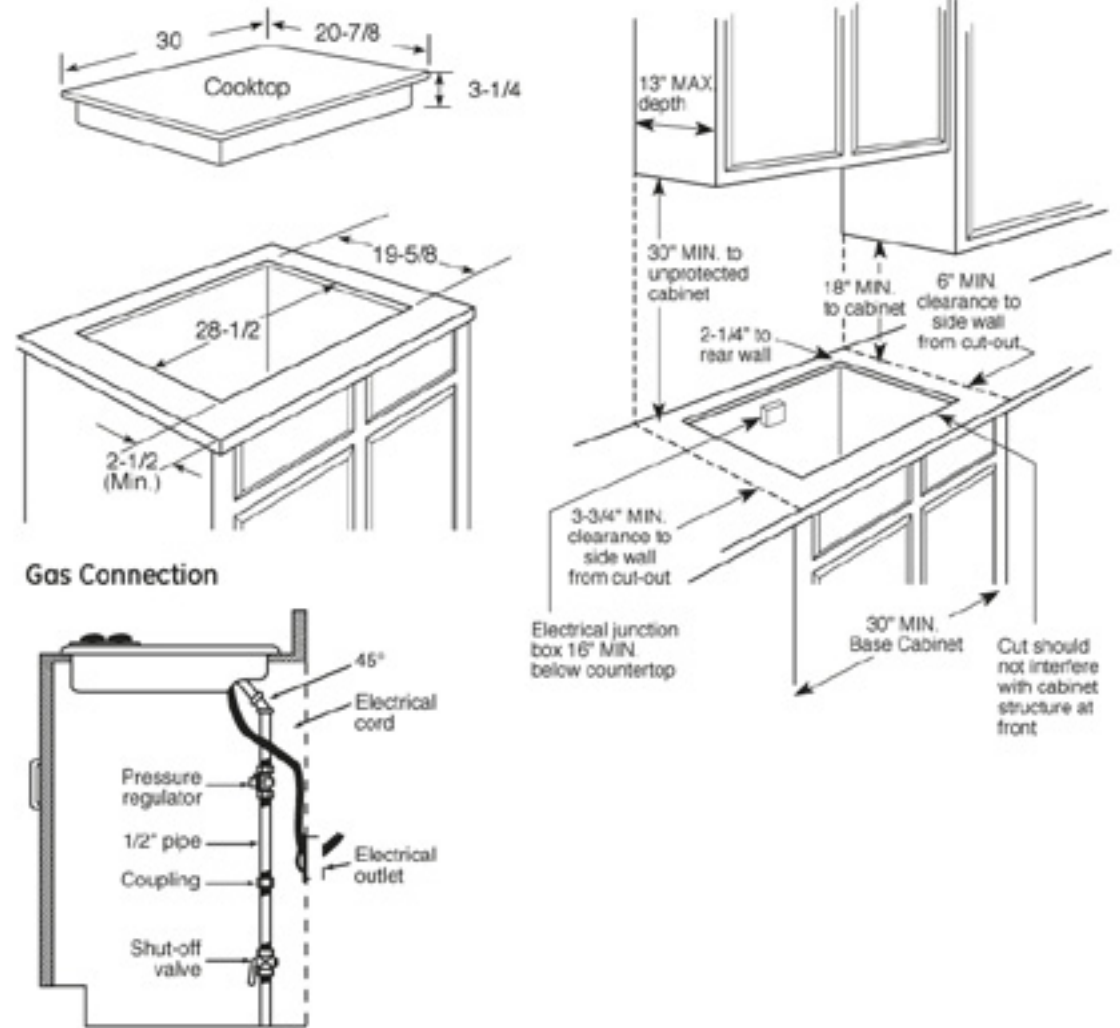

PGP953SET

GE Profile™ 30" Built-In Gas Cooktop

Dimensions and Installation Information

AGA Requirement: All gas cooktop models require 7/16" free area below cooktop height to combustible material. Requires 18" minimum from countertop to adjacent overhead cabinets.

Note: If installing with a GE Profile™ Telescopic Downdraft System, consult both cooktop and downdraft installation instructions packed with product before installing. Cooktop gas/electric supply may need to be re-routed to install downdraft.

Electrical Rating: 120V, 60Hz, 5A

Installation With Single Wall Oven Information:

30" Gas Cooktops are approved for use over select GE 27" and 30" Wall Ovens and Warming Drawers. 30" and 36" Gas cooktops are approved for use over 30" Wall Ovens and Warming Drawers. Refer to cooktop and wall oven/warming drawer installation instructions packed with product for current dimensional data.

Installation Information: Before installing, consult installation instructions, packed with product, for current dimensional data.

For answers to your Monogram®, GE Profile™ or GE® appliance questions, visit our website at geappliances.com or call GE Answer Center® service, 800.626.2000.