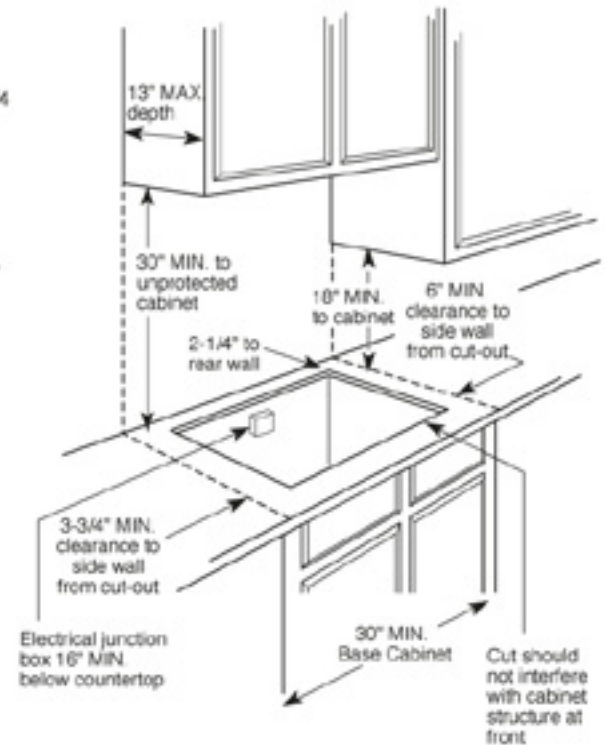

Gas Connection