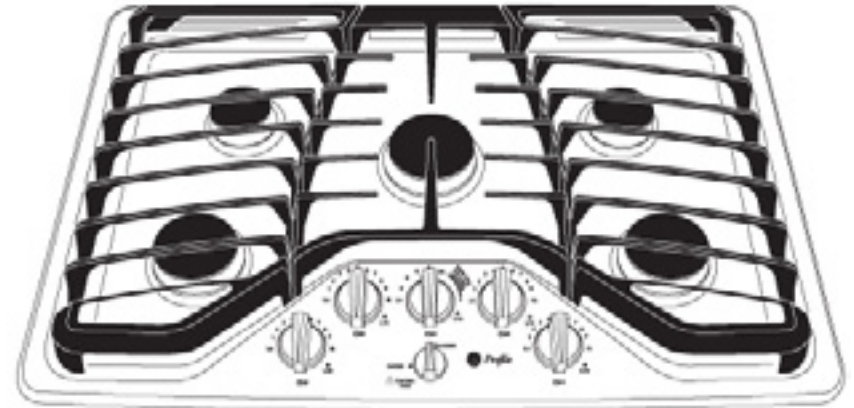

Gas Connection

PGP953DET

GE Profile™ 30" Built-In Gas Cooktop

Features and Benefits

- Deep-recessed cooktop - Deep-recessed cooktop contains spills in one area that's easy to wipe clean
- Sealed cooktop burners - Burner elements are sealed to the cooktop to keep foods and liquid contained on the cooktop, making cleaning painless
- PowerBoil™ 15,000 BTU burner - This powerful element turns up the heat for boiling, sautéing and stir frying
- Precise Simmer burner - Allows for low, even heat distribution that is ideal delicate foods and sauces
- Heavy cast grates - Premium cast iron grates deliver the highest level of cooktop performance
- LED backlit knobs - Sleek LED backlit knobs indicate when burners are on
- Dishwasher-Safe Grates and Knobs - Feature durable construction for worry-free, effortless cleaning and maintenance
- Model PGP953DETTWW - White on white
- Model PGP953DETTBB - Black on black