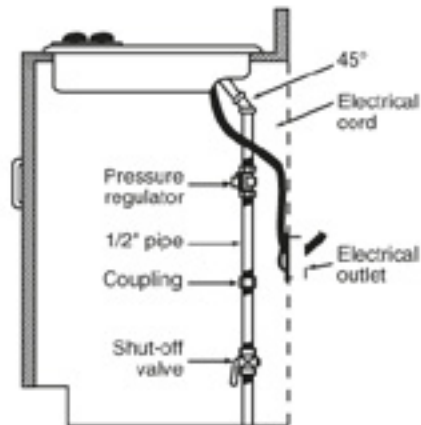

Note: If installing with a GE Profile™ Telescopic Downdraft System, consult both cooktop and downdraft installation instructions packed with product before installing. Cooktop gas/electric supply may need to be re-routed to install downdraft.

Electrical Rating: 120V, 60Hz, 5A

Installation With Single Wall Oven Information:

30" Gas Cooktops are approved for use over select GE 27" and 30" Wall Ovens and Warming Drawers. 30" and 36" Gas cooktops are approved for use over 30" Wall Ovens and Warming Drawers. Refer to cooktop and wall oven/warming drawer installation instructions packed with product for current dimensional data.

Gas Connection

PGP953DET

GE Profile™ 30" Built-In Gas Cooktop

Features and Benefits

- Deep-recessed cooktop - Deep-recessed cooktop contains spills in one area that's easy to wipe clean
- Sealed cooktop burners - Burner elements are sealed to the cooktop to keep foods and liquid contained on the cooktop, making cleaning painless
- PowerBoil™ 15,000 BTU burner - This powerful element turns up the heat for boiling, sautéing and stir frying
- Precise Simmer burner - Allows for low, even heat distribution that is ideal delicate foods and sauces
- Heavy cast grates - Premium cast iron grates deliver the highest level of cooktop performance
- LED backlit knobs - Sleek LED backlit knobs indicate when burners are on
- Dishwasher-Safe Grates and Knobs - Feature durable construction for worry-free, effortless cleaning and maintenance
- Model PGP953DETTWW - White on white
- Model PGP953DETTBB - Black on black