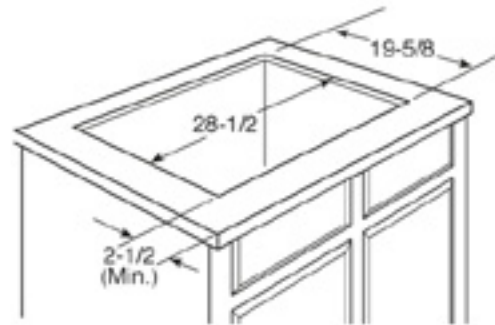

PGP953DET

GE Profile™ 30" Built-In Gas Cooktop

Dimensions and Installation Information

AGA Requirement: All gas cooktop models require 7/16" free area below cooktop height to combustible material. Requires 18" minimum from countertop to adjacent overhead cabinets.

Note: If installing with a GE Profile™ Telescopic Downdraft System, consult both cooktop and downdraft installation instructions packed with product before installing. Cooktop gas/electric supply may need to be re-routed to install downdraft.

Electrical Rating: 120V, 60Hz, 5A

Installation With Single Wall Oven Information:

30" Gas Cooktops are approved for use over select GE 27" and 30" Wall Ovens and Warming Drawers. 30" and 36" Gas cooktops are approved for use over 30" Wall Ovens and Warming Drawers. Refer to cooktop and wall oven/warming drawer installation instructions packed with product for current dimensional data.

Installation Information: Before installing, consult installation instructions, packed with product, for current dimensional data.

For answers to your Monogram®, GE Profile™ or GE® appliance questions, visit our website at geappliances.com or call GE Answer Center® service, 800.626.2000.