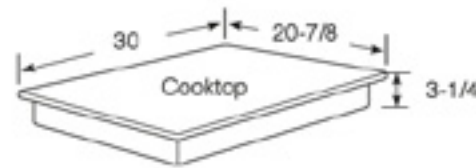

PGP953DET

GE Profile™ 30" Built-In Gas Cooktop

Dimensions and Installation Information

AGA Requirement: All gas cooktop models require 7/16" free area below cooktop height to combustible material. Requires 18" minimum from countertop to adjacent overhead cabinets.

Note: If installing with a GE Profile™ Telescopic Downdraft System, consult both cooktop and downdraft installation instructions packed with product before installing. Cooktop gas/electric supply may need to be re-routed to install downdraft.

Electrical Rating: 120V, 60Hz, 5A

Installation With Single Wall Oven Information:

30" Gas Cooktops are approved for use over select GE 27" and 30" Wall Ovens and Warming Drawers. 30" and 36" Gas cooktops are approved for use over 30" Wall Ovens and Warming Drawers. Refer to cooktop and wall oven/warming drawer installation instructions packed with product for current dimensional data.

Installation Information: Before installing, consult installation instructions, packed with product, for current dimensional data.

For answers to your Monogram®, GE Profile™ or GE® appliance questions, visit our website at geappliances.com or call GE Answer Center® service, 800.626.2000.