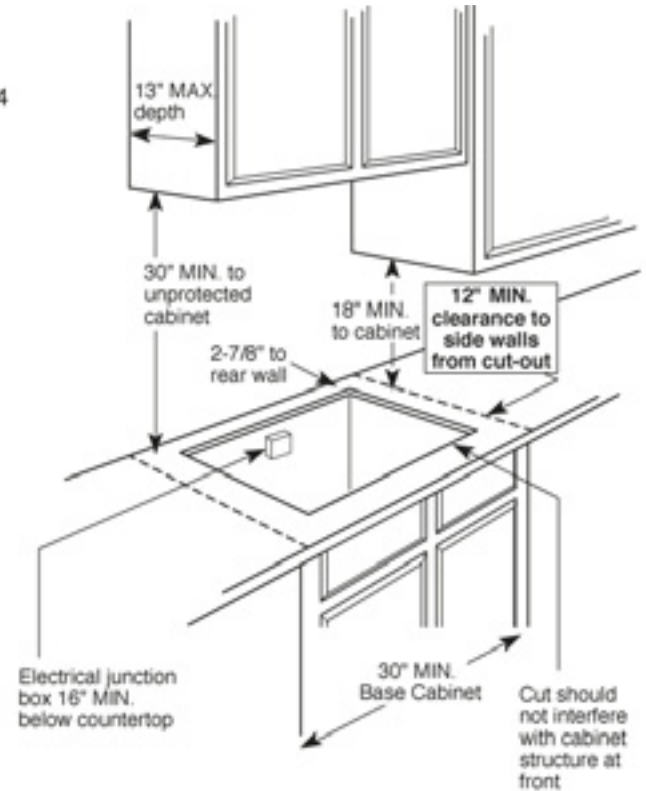

Note: If installing with a GE Profile™ Telescopic Downdraft System, consult both cooktop and downdraft installation instructions packed with product before installing. Cooktop gas/electric supply may need to be re-routed to install downdraft.

Electrical Rating: 120V, 60Hz, 5A

Installation With Single Wall Oven Information:

30" Gas Cooktops are approved for use over select GE 27" and 30" Wall Ovens and Warming Drawers. 30" and 36" Gas cooktops are approved for use over select 30" Wall Ovens and Warming Drawers. Refer to cooktop and wall oven/warming drawer installation instructions packed with product for current dimensional data.

Gas Connection

Dimension and installation information are shown in inches.
*Allow 5-3/4" depth at rear for electrical and gas connections

CGP350SET

GE Café™ 30" Built-In Gas Cooktop

Features and Benefits

- Deep-recessed cooktop - Deep-recessed cooktop contains spills in one area that's easy to wipe clean
- Sealed cooktop burners - Burner elements are sealed to the cooktop to keep foods and liquid contained on the cooktop, making cleaning painless
- 20,000 BTU tri-ring burner - Three-in-one burner is designed for accelerated boiling and gentle simmering
- Non-stick griddle - Prepare pancakes, eggs, bacon and more on the large, non-stick surface
- Precise Simmer burner - Allows for low, even heat distribution that is ideal delicate foods and sauces
- Heavy cast grates - Premium cast iron grates deliver the highest level of cooktop performance
- Model CGP350SETSS - Stainless Steel