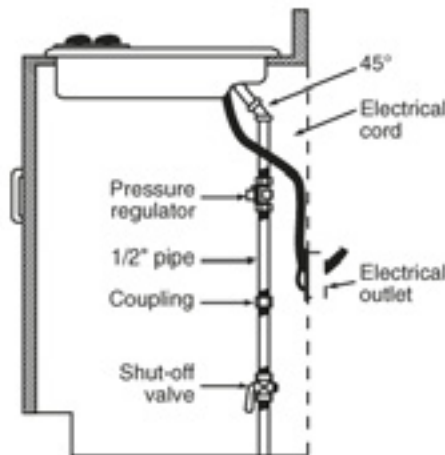

Note: If installing with a GE Profile™ Telescopic Downdraft System, consult both cooktop and downdraft installation instructions packed with product before installing. Cooktop gas/electric supply may need to be re-routed to install downdraft.

Electrical Rating: 120V, 60Hz, 5A

Installation With Single Wall Oven Information:

30" Gas Cooktops are approved for use over select GE 27" and 30" Wall Ovens and Warming Drawers. 30" and 36" Gas cooktops are approved for use over select 30" Wall Ovens and Warming Drawers. Refer to cooktop and wall oven/warming drawer installation instructions packed with product for current dimensional data.

Gas Connection

Dimension and installation information are shown in inches.
*Allow 5-3/4" depth at rear for electrical and gas connections

CGP350SET

GE Café™ 30" Built-In Gas Cooktop

Features and Benefits

- Deep-recessed cooktop - Deep-recessed cooktop contains spills in one area that's easy to wipe clean
- Sealed cooktop burners - Burner elements are sealed to the cooktop to keep foods and liquid contained on the cooktop, making cleaning painless
- 20,000 BTU tri-ring burner - Three-in-one burner is designed for accelerated boiling and gentle simmering
- Non-stick griddle - Prepare pancakes, eggs, bacon and more on the large, non-stick surface
- Precise Simmer burner - Allows for low, even heat distribution that is ideal delicate foods and sauces
- Heavy cast grates - Premium cast iron grates deliver the highest level of cooktop performance
- Model CGP350SETSS - Stainless Steel