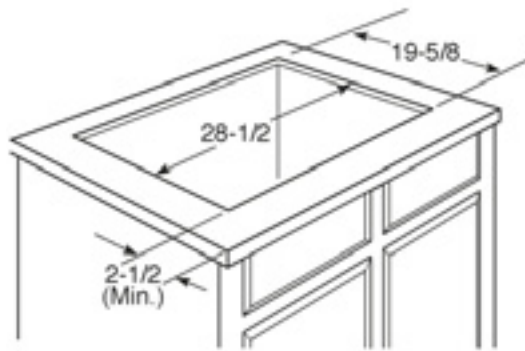

CGP350SET

GE Café™ 30" Built-In Gas Cooktop

Dimensions and Installation Information

AGA Requirement: All gas cooktop models require 7/16" free area below cooktop height to combustible material. Requires 18" minimum from countertop to adjacent overhead cabinets.

Note: If installing with a GE Profile™ Telescopic Downdraft System, consult both cooktop and downdraft installation instructions packed with product before installing. Cooktop gas/electric supply may need to be re-routed to install downdraft.

Electrical Rating: 120V, 60Hz, 5A

Installation With Single Wall Oven Information:

30" Gas Cooktops are approved for use over select GE 27" and 30" Wall Ovens and Warming Drawers. 30" and 36" Gas cooktops are approved for use over select 30" Wall Ovens and Warming Drawers. Refer to cooktop and wall oven/warming drawer installation instructions packed with product for current dimensional data.

Installation Information: Before installing, consult installation instructions, packed with product, for current dimensional data.

For answers to your Monogram®, GE Profile™ or GE® appliance questions, visit our website at geappliances.com or call GE Answer Center® service, 800.626.2000.