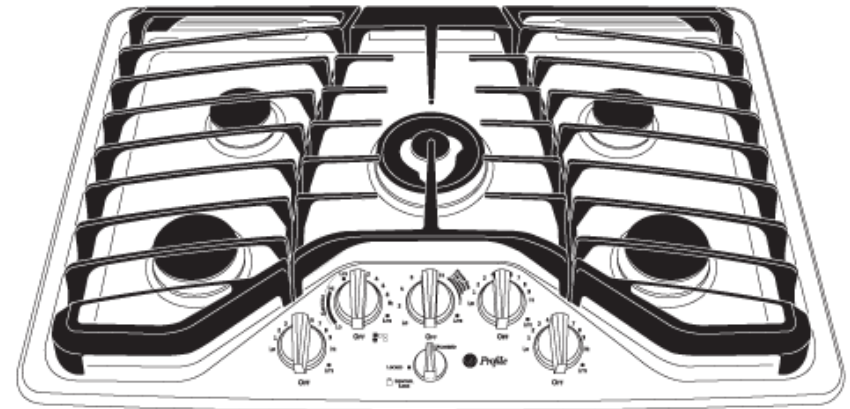

Electrical Rating: 120V, 60Hz, 5A

Installation With Single Wall Oven Information:

30" Gas Cooktops are approved for use over select GE 27" and 30" Wall Ovens and Warming Drawers. 30" and 36" Gas cooktops are approved for use over 30" Wall Ovens and Warming Drawers. Refer to cooktop and wall oven/warming drawer installation instructions packed with product for current dimensional data.

PGP959SET

GE Profile™ 30" Built-In Gas Cooktop

Features and Benefits

- Deep-recessed cooktop - Deep-recessed cooktop contains spills in one area that's easy to wipe clean
- Sealed cooktop burners - Burner elements are sealed to the cooktop to keep foods and liquid contained on the cooktop, making cleaning painless
- 20,000 BTU tri-ring burner - Three-in-one burner is designed for accelerated boiling and gentle simmering
- Precise Simmer burner - Allows for low, even heat distribution that is ideal delicate foods and sauces
- Matte Black Heavy-Cast Grates - Premium cast-iron offers superior performance
- LED backlit knobs - Sleek LED backlit knobs indicate when burners are on
- Dishwasher-Safe Grates and Knobs - Feature durable construction for worry-free, effortless cleaning and maintenance
- Model PGP959SETSS - Stainless steel