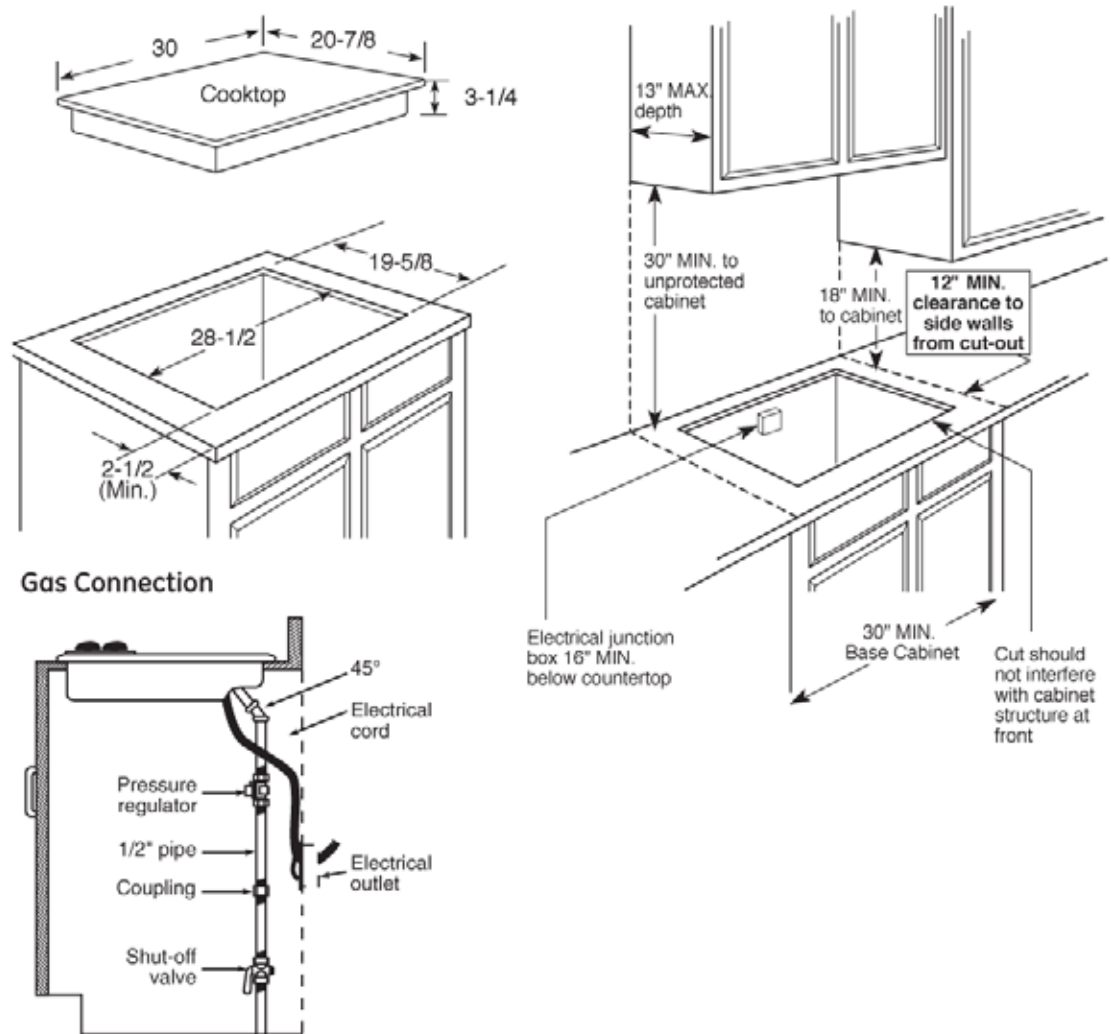

PGP959SET

GE Profile™ 30" Built-In Gas Cooktop

Dimensions and Installation Information

AGA Requirement: All gas cooktop models require 7/16" free area below cooktop height to combustible material. Requires 18" minimum from countertop to adjacent overhead cabinets.

Note: If installing with a GE Profile™ Telescopic Downdraft System, consult both cooktop and downdraft installation instructions packed with product before installing. Cooktop gas/electric supply may need to be re-routed to install downdraft.

Electrical Rating: 120V, 60Hz, 5A

Installation With Single Wall Oven Information:

30" Gas Cooktops are approved for use over select GE 27" and 30" Wall Ovens and Warming Drawers. 30" and 36" Gas cooktops are approved for use over 30" Wall Ovens and Warming Drawers. Refer to cooktop and wall oven/warming drawer installation instructions packed with product for current dimensional data.

PGP959SET

GE Profile™ 30" Built-In Gas Cooktop

Features and Benefits

- Deep-recessed cooktop - Deep-recessed cooktop contains spills in one area that's easy to wipe clean
- Sealed cooktop burners - Burner elements are sealed to the cooktop to keep foods and liquid contained on the cooktop, making cleaning painless
- 20,000 BTU tri-ring burner - Three-in-one burner is designed for accelerated boiling and gentle simmering
- Precise Simmer burner - Allows for low, even heat distribution that is ideal delicate foods and sauces
- Matte Black Heavy-Cast Grates - Premium cast-iron offers superior performance
- LED backlit knobs - Sleek LED backlit knobs indicate when burners are on
- Dishwasher-Safe Grates and Knobs - Feature durable construction for worry-free, effortless cleaning and maintenance
- Model PGP959SETSS - Stainless steel