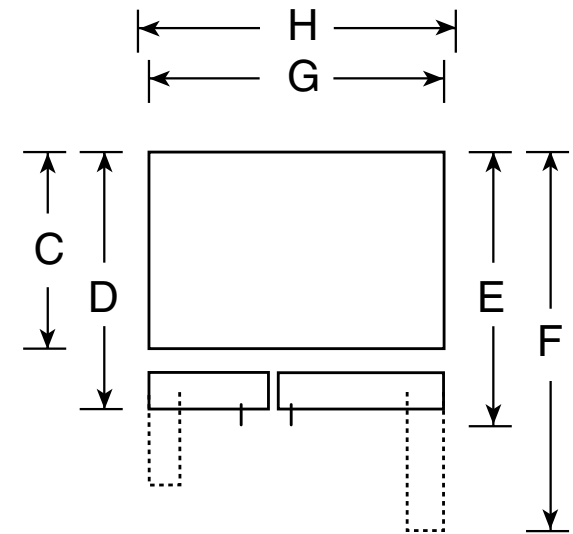

GSH22JGD

GE® 21.9 Cu. Ft. Side-By-Side Refrigerator with Dispenser

Dimensions and Installation Information (in inches)

Overall Dimensions	Height to top of hinge (in.) A	67-1/2
	Height to top of case (in.) B	66-1/2
	Case depth without door (in.) C	28
	Case depth less door handle (in.) D	31-1/4
	Case depth with door handle (in.) E	33-5/8
	Depth with fresh food door open 90° (in.) F	49-3/8
	Width (in.) G	33-1/2
	Width with door open 90° inc. door handle (in.) H	36
Air	Each side (in.)	1/8
	Top (in.)	1
	Back (in.)	2

For answers to your Monogram®, GE Profile™ or GE® appliance questions, visit our website at geappliances.com or call GE Answer Center® service, 800.626.2000.

Specification Revised 9/14

GSH22JGD

GE® 21.9 Cu. Ft. Side-By-Side Refrigerator with Dispenser

Features and Benefits

- 33-1/2" wide
- Adjustable slide-out, spillproof glass shelves - Raised edges help contain spills, holding up to 12 ounces of liquid, to make cleanup quick and easy
- Snack drawer - Conveniently stores favorite foods and allows for quick, easy access
- Adjustable-humidity drawers - Controls helps food stay fresh
- Adjustable-temperature drawer - Helps keep your favorite food items cold and ready to eat
- Adjustable gallon door bins - Offers ideal space for storing gallon containers in the door
- Advanced filtration - Removes trace pharmaceuticals from water and ice* and uses replacement filter MWF
(*Removes ibuprofen, atenolol, fluoxetine, progesterone and trimethoprim. These pharmaceuticals are not necessarily in all users' water)
- Model GSH22JGDWW - White
- Model GSH22JGDCC - Bisque
- Model GSH22JGDDB - Black