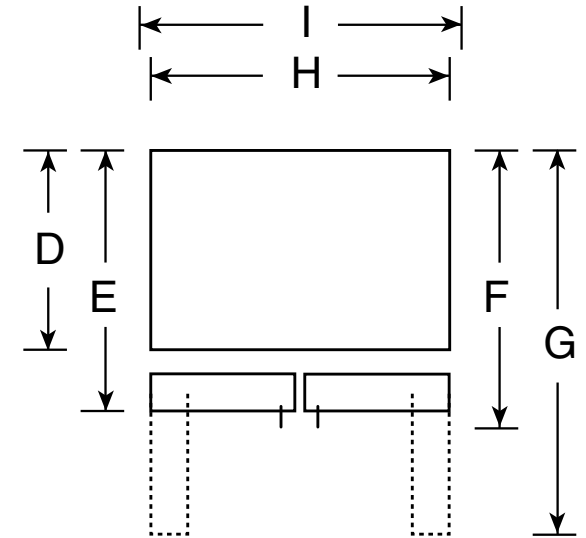

GNE26GSD

GE® 26.3 Cu. Ft. French-Door Refrigerator

Dimensions and Installation Information (in inches)

Overall Dimensions	Height to top of crown (in.) A	70-1/2
	Height to top of hinge (in.) B	69-7/8
	Height to top of case (in.) C	69
	Case depth without door (in.) D	29-3/8
	Case depth less door handle (in.) E	33-3/4
	Case depth with door handle (in.) F	36-1/4
	Depth with fresh food door open 90° (in.) G	48-3/8
	Width (in.) H	35-3/4
	Width with door open 90° inc. door handle (in.) I	44-5/8
Air	Each side (in.)	1/8
	Top (in.)	1
	Back (in.)	2