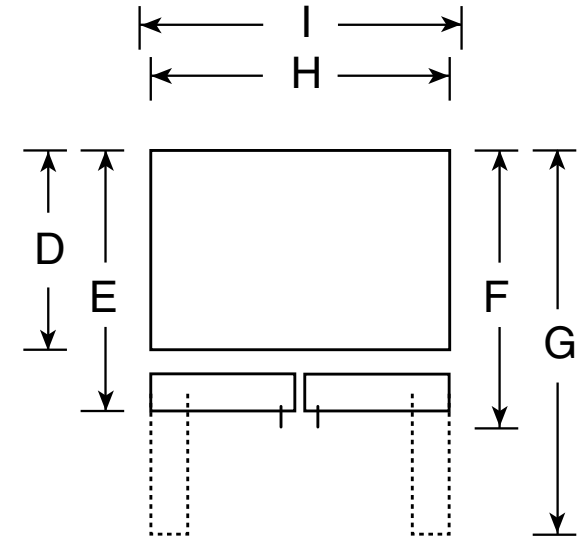

GNE26GMD

GE® 26.3 Cu. Ft. French-Door Refrigerator

Dimensions and Installation Information (in inches)

Overall Dimensions	Height to top of crown (in.) A	70-1/2
	Height to top of hinge (in.) B	69-7/8
	Height to top of case (in.) C	69
	Case depth without door (in.) D	29-3/8
	Case depth less door handle (in.) E	33-3/4
	Case depth with door handle (in.) F	36-1/4
	Depth with fresh food door open 90° (in.) G	48-3/8
	Width (in.) H	35-3/4
	Width with door open 90° inc. door handle (in.) I	44-5/8
Air	Each side (in.)	1/8
	Top (in.)	1
	Back (in.)	2