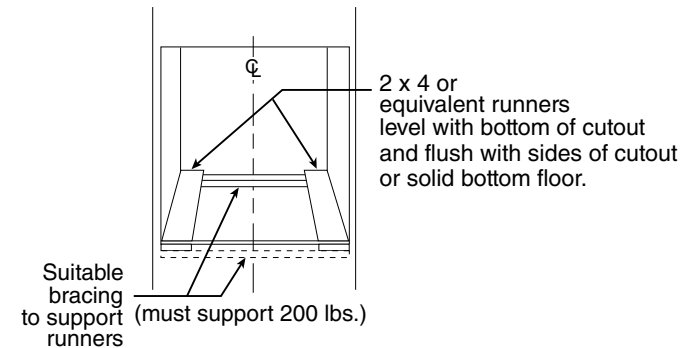

imagination at work

For answers to your Monogram® or GE appliance questions, visit our website at geappliances.com or call GE Answer Center® service, 800.626.2000.

Listed by Underwriters Laboratories

Specification Revised 10/13

320448