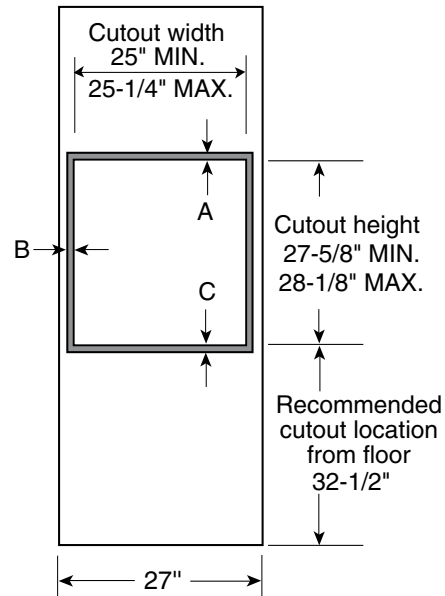

JK3000DF

GE® 27" Built-In Single Wall Oven

Dimensions and Installation Information (in inches)

Note: These ovens are not approved for stackable or side-by-side installations.

Note: Cabinets installed adjacent to wall ovens must have an adhesion spec of at least a 194°F temperature rating.

Note: For 27" built-in single ovens, if marks, blemishes or the cutout opening is visible above the installed oven, it may be necessary to add wood shims under the runners and front trim until the marks or openings are covered.

Note: Door handle protrudes 3" from door face. Cabinets and drawers on adjacent 45° and 90° walls should be placed to avoid interference with the handle.

Electric wall ovens are not approved for installation with a plug and receptacle. They must be hard wired in accordance with installation instructions.

Installation Information: Before installing, consult installation instructions packed with product for current dimensional data.

KW Rating	
240V	3.6
208V	2.7
Breaker Size	
240V	20 Amps
208V	20 Amps

JK3000

Cabinet	JK3000
A – Overlap of oven at top of cutout	1"
B – Overlap of oven over side of edges of cutout	1"
C – Overlap of oven at bottom of cutout	1"
Oven	
D – Overall depth with handle	26-23/32"
Overall depth with handle without handle	23-5/8"
E – Overall height with trim	30-3/16"
F – Overall width	26-23/32"