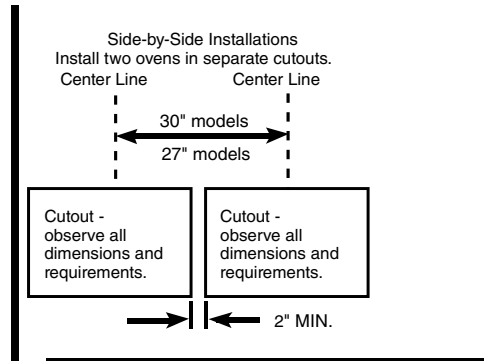

JK3000DF

GE® 27" Built-In Single Wall Oven

Undercounter Dimensions and Installation Information

Note: 36" ribbon cooktops are approved for use over GE 30" single wall ovens and warming drawers. 30" ribbon cooktops are approved for use over GE 30" and GE 27" single wall ovens and warming drawers. Refer to cooktop and wall oven installation information packed with products for current dimensional data.

Electric wall ovens are not approved for installation with a plug and receptacle. They must be hard wired in accordance with installation instructions.

Note: Oven is rated for use only under GE 30" standard or sealed burner gas and selected GE 30" smoothtop and Calrod® electric cooktops.

Installation information: Before installing, consult installation instructions packed with product for current dimensional data.

Side by Side single ovens