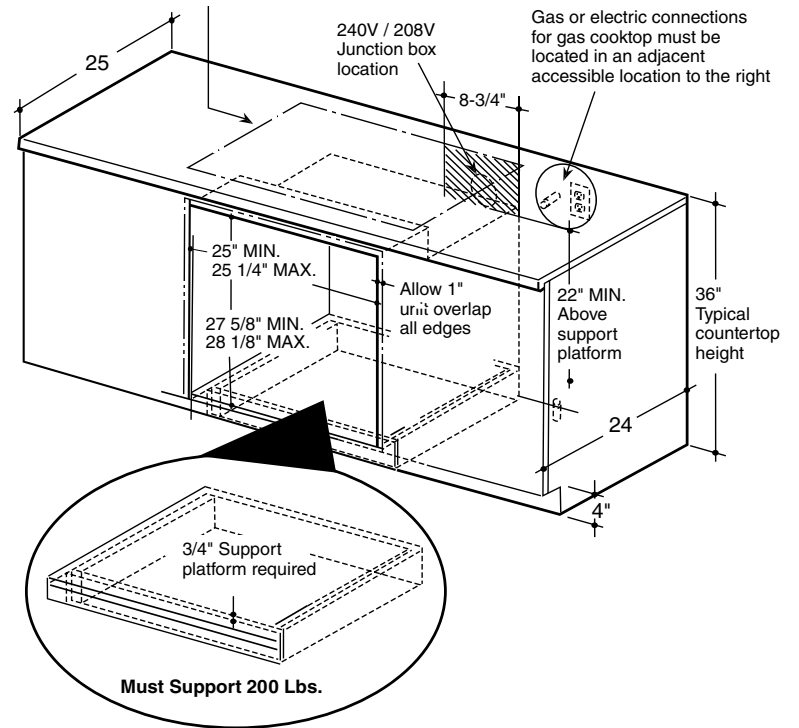

Gas or electric cooktops may be installed over this oven. See cooktop installation instructions for cutout size. See label on top of oven for approved cooktop models.