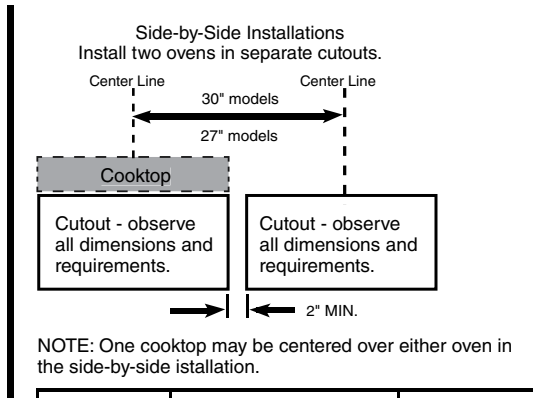

Side by Side single ovens under cooktop and counter

imagination at work

For answers to your Monogram® or GE appliance questions, visit our website at geappliances.com or call GE Answer Center® service, 800.626.2000.

Listed by Underwriters Laboratories

Specification Revised 10/13

320448