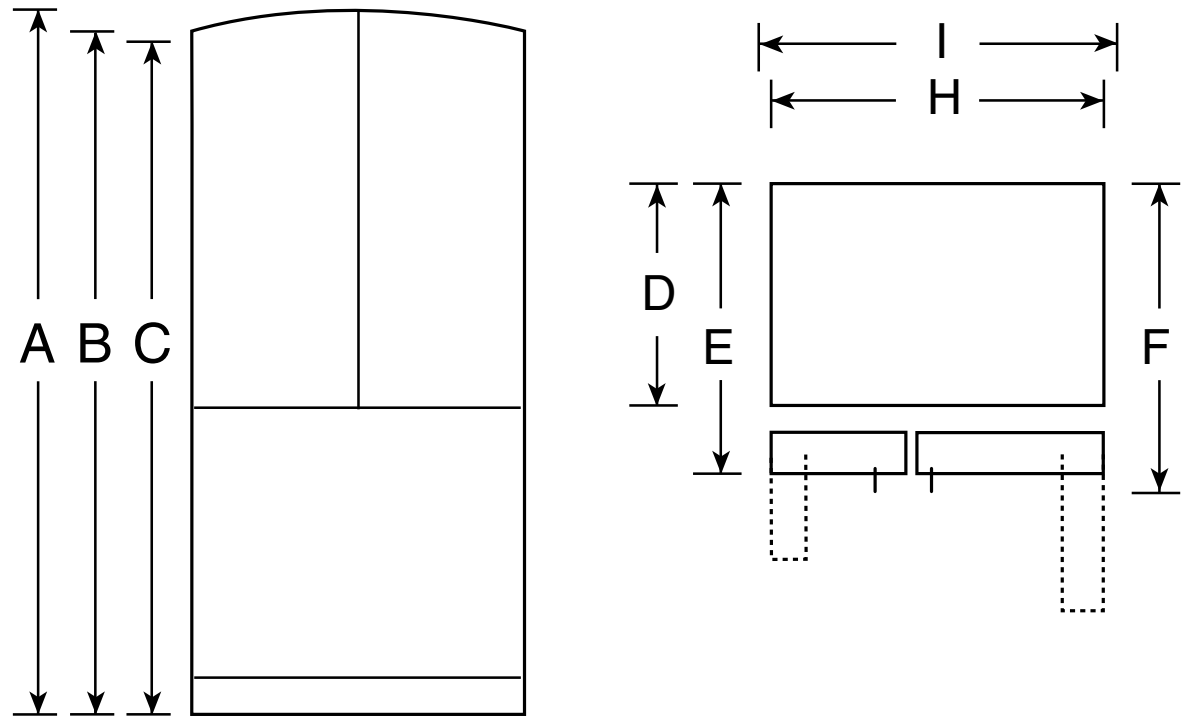

PYE23KSD

GE Profile™ Series ENERGY STAR® 23.1 Cu. Ft. French-Door Counter-Depth Refrigerator

Dimensions and Installation Information (in inches)

Overall Dimensions	Height to top of crown (in.) A	70-1/2
	Height to top of hinge (in.) B	69-7/8
	Height to top of case (in.) C	69
	Case depth without door (in.) D	24-3/8
	Case depth less door handle (in.) E	30-1/4
	Case depth with door handle (in.) F	31-1/4
	Depth with fresh food door open 90° (in.) G	43-3/8
	Width (in.) H	35-3/4
	Width with door open 90° inc. door handle (in.) I	44-5/8
Air	Each side (in.)	1/8
	Top (in.)	1
	Back (in.)	2

Features and Benefits

- 2 adjustable-humidity drawers and 1 full-width adjustable-temperature drawer
- TwinChill™ evaporators - Separate climates in the fresh food and freezer sections help maintain temperature and humidity levels to keep foods fresh
- Showcase LED lighting - Positioned throughout the interior and under fresh food doors to spotlight foods inside the refrigerator and in the freezer
- Seamless stainless steel dispenser with pullout tray - Gives you a streamlined look while easily filling tall items
- Space saving icemaker - Located on the door with integrated bins to create more usable storage space
- In-the-door filter - Located in the door for more available space in the fresh food section and easy replacement
- Drop-down tray - Allows for extra door storage when you need it and tucks away when you don't
- Turbo Cool and Turbo Freeze settings - An extra boost of cold air restores interior to set temperature for optimum food freshness
- Advanced water filtration uses RPWF replacement filter - Removes trace pharmaceuticals from water and ice
- Model PYE23KSDSS - Stainless steel