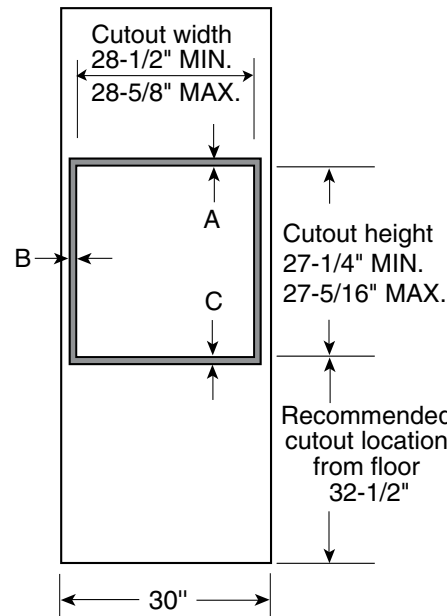

PK7000DF

Profile™ Series 27" Built-In Single Convection Wall Oven

Dimensions and Installation Information (in inches)

Note: These ovens are *not* approved for stackable or side-by-side installations.

Note: Cabinets installed adjacent to wall ovens must have an adhesion spec of at least a 194°F temperature rating. For 27" built-in single ovens, if marks, blemishes or the cutout opening is visible above the installed oven, it may be necessary to add wood shims under the runners and front trim until the marks or openings are covered.

Note: Door handle protrudes 3" from door face. Cabinets and drawers on adjacent 45° and 90° walls should be placed to avoid interference with the handle.

Electric wall ovens are not approved for installation with a plug and receptacle. They must be hard wired in accordance with installation instructions.

Installation Information: Before installing, consult installation instructions packed with product for current dimensional data.