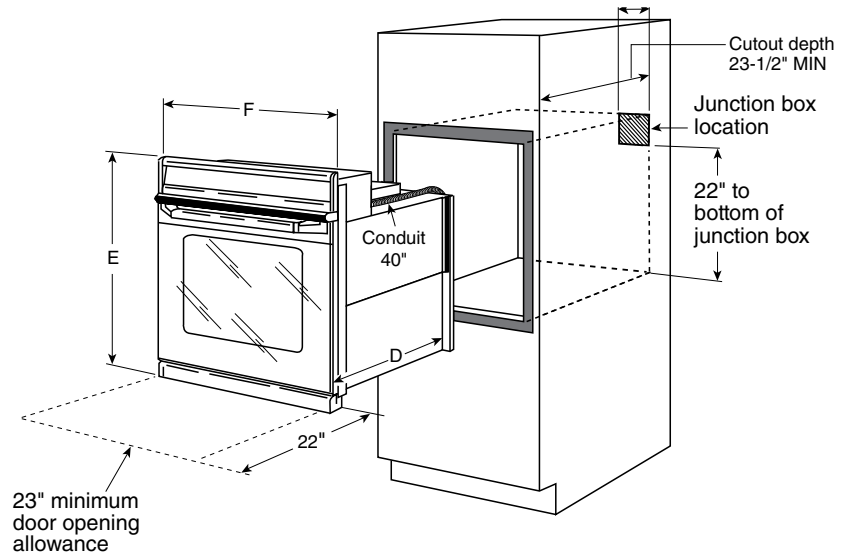

PK7000DF

Profile™ Series 27" Built-In Single Convection Wall Oven

Dimensions and Installation Information (in inches)

Note: These ovens are *not* approved for stackable or side-by-side installations.

Note: Cabinets installed adjacent to wall ovens must have an adhesion spec of at least a 194°F temperature rating. For 27" built-in single ovens, if marks, blemishes or the cutout opening is visible above the installed oven, it may be necessary to add wood shims under the runners and front trim until the marks or openings are covered.

Note: Door handle protrudes 3" from door face. Cabinets and drawers on adjacent 45° and 90° walls should be placed to avoid interference with the handle.

Electric wall ovens are not approved for installation with a plug and receptacle. They must be hard wired in accordance with installation instructions.

Installation Information: Before installing, consult installation instructions packed with product for current dimensional data.