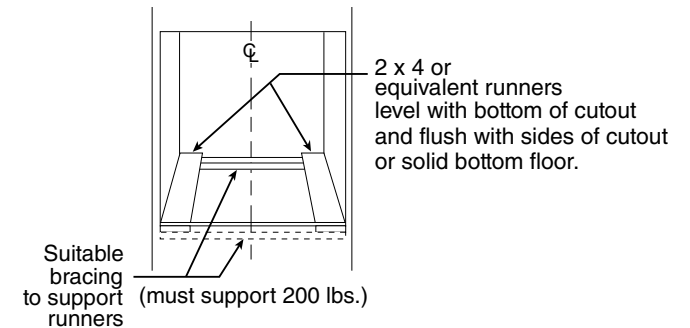

KW Rating	
240V	3.6
208V	2.7
Breaker Size	
240V	20 Amps
208V	20 Amps

PK7000	
Cabinet	30"
A – Overlap of oven at top of cutout	1-1/4"
B – Overlap of oven over side of edges of cutout	3/4"
C – Overlap of oven at bottom of cutout	1-1/4"
Oven	
D – Overall depth with handle	27-3/16"
Overall depth without handle	23-1/2"
E – Overall height with trim	28-3/8"
F – Overall width	29-3/4"