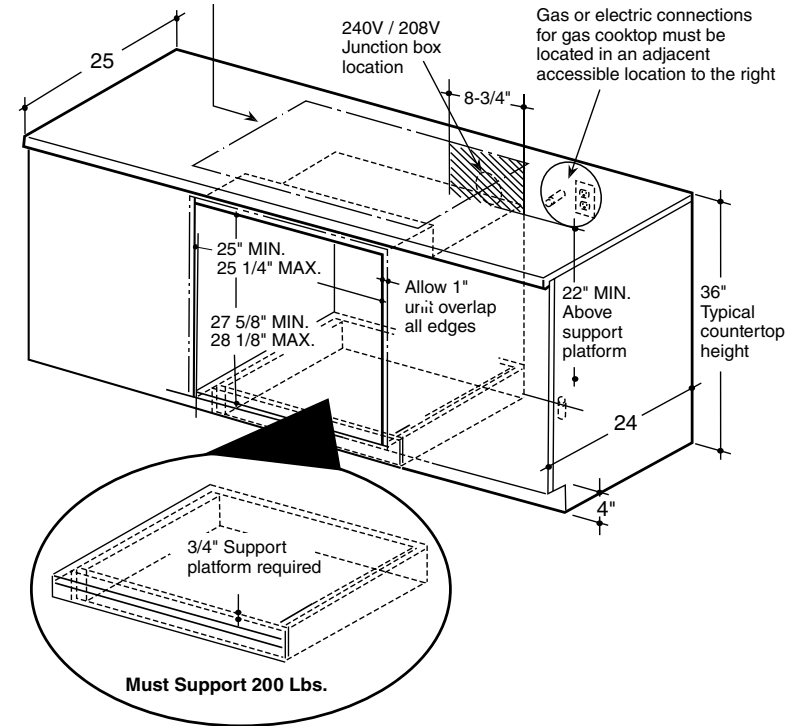

Gas or electric cooktops may be installed over this oven. See cooktop installation instructions for cutout size. See label on top of oven for approved cooktop models.