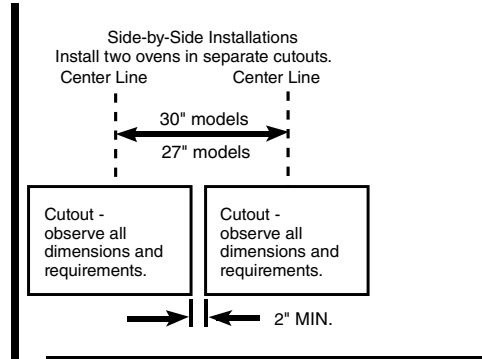

PK7000DF

Profile™ Series 27" Built-In Single Convection Wall Oven

Undercounter Dimensions and Installation Information

Note: 36" ribbon cooktops are approved for use over GE 30" single wall ovens and warming drawers. 30" ribbon cooktops are approved for use over GE 30" and GE 27" single wall ovens and warming drawers. Refer to cooktop and wall oven installation information packed with products for current dimensional data.

Electric wall ovens are not approved for installation with a plug and receptacle. They must be hard wired in accordance with installation instructions.

Note: Oven is rated for use only under GE 30" standard or sealed burner gas and selected GE 30" smoothtop and Calrod® electric cooktops.

Installation information: Before installing, consult installation instructions packed with product for current dimensional data.

Side by Side single ovens