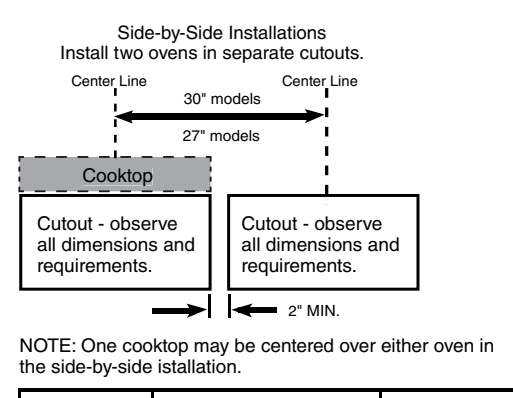

Side by Side single ovens under cooktop and counter

For answers to your Monogram® or GE appliance questions, visit our website at geappliances.com or call GE Answer Center® service, 800.626.2000.

Specification Revised 7/13

220371