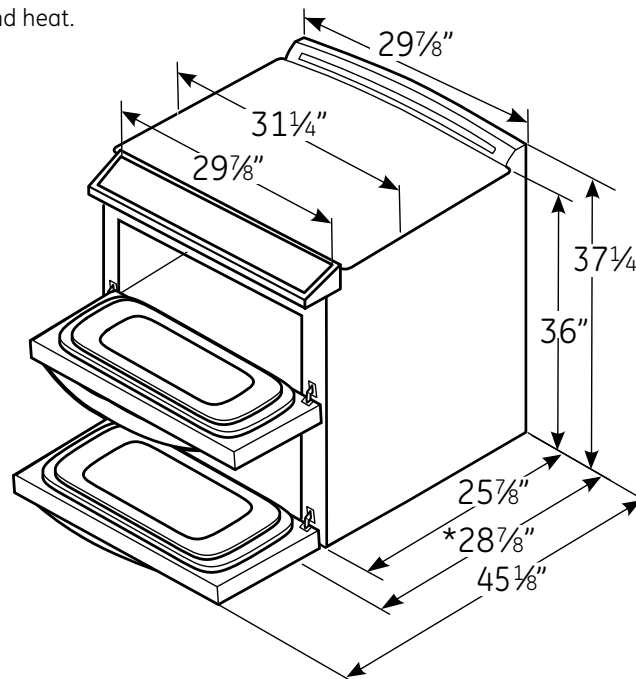

PS950SF

GE Profile™ Series 30" Slide-In Double Oven Electric Convection Range

Dimensions and Installation Information (in inches)

Receptacle Locations: Locally approved flexible service cord or conduit must be used because terminals are not accessible after range installation. See shaded area in drawing for location of electrical outlet box. Recommended outlet locations allow range to be installed directly against rear wall.

Note: This appliance has been approved for 0" spacing to adjacent surfaces above the cooktop. However, a 6" minimum spacing to surfaces less than 15" above the cooktop and adjacent cabinet is recommended to reduce exposure to steam, grease splatter and heat.

Installation information: Before installing, consult installation instructions for current dimensional data and additional requirements.

KW Rating	
240V	15.2
208V	11.4
Breaker Size	
240V	40 Amps†
208V	40 Amps†

†Note: Check local codes for required breaker size.

*Depth including door handle is approximately 28-7/8".