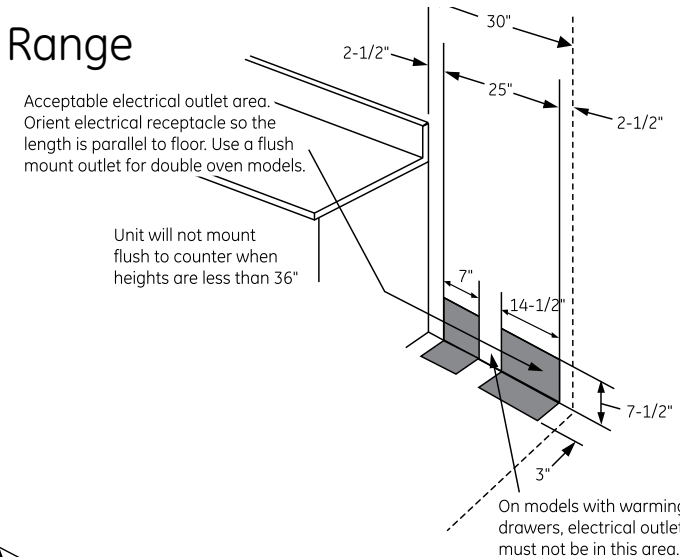

NOTE: Use a 4' power cord to prevent interference with unit when installing.