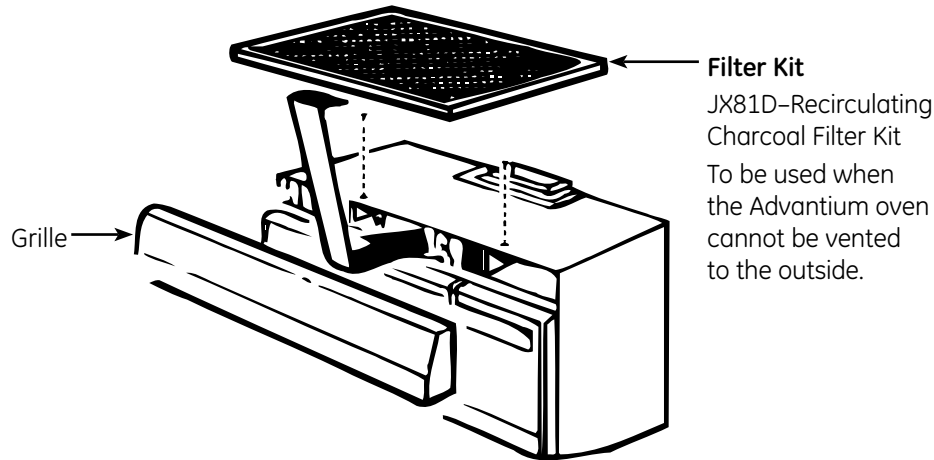

PSA9120SF

GE Profile Series Advantium® 120 Over-the-Range Oven

Dimension Information (in inches)

Hood Exhaust Duct

Outside ventilation requires a HOOD EXHAUST DUCT. Read the following carefully.

EXHAUST CONNECTION:

The hood exhaust has been designed to mate with a standard 3-1/4" x 10" rectangular duct.

If a round duct is required, a rectangular-to-round transition adaptor must be used. Do not use less than a 6" diameter duct.

REAR EXHAUST:

If a rear or horizontal exhaust is to be used, care should be taken to align exhaust with the space between studs, or wall should be prepared at the time it is constructed by leaving enough space between the wall studs to accommodate exhaust.

Filter Kit Accessory

MAXIMUM DUCT LENGTH:

For satisfactory air movement, the total duct length of 3-1/4" x 10" rectangular or 6" diameter round duct should not exceed 140 equivalent feet.

ELBOWS, TRANSITIONS, WALL AND ROOF CAPS, etc., present additional resistance to airflow and are equivalent to a section of straight duct which is longer than their actual physical size. When calculating the total duct length, add the equivalent length of all transitions and adaptors plus the length of all straight duct sections. The chart below shows the approximate feet of equivalent length of some typical ducts.

Duct	Equivalent
A. Rectangular-To-Round Transition Adaptor	5 Ft.
B. Wall Cap	40 Ft.
C. 90° Round Elbow	10 Ft.
D. 45° Round Elbow	5 Ft.
E. 90° Rectangular Elbow	25 Ft.
F. 45° Rectangular Elbow	5 Ft.
G. Roof Cap	24 Ft.

imagination at work

For answers to your Monogram® or GE® appliance questions, visit our website at geappliances.com or call GE Answer Center® service, 800.626.2000.

Listed by
Underwriters
Laboratories