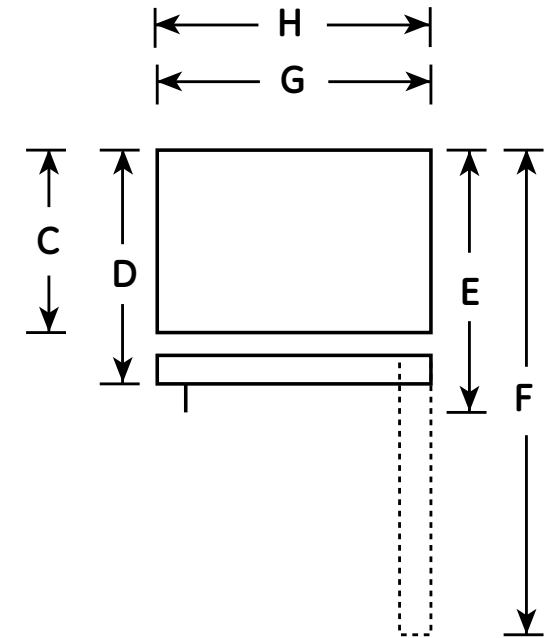

GBE20ETE

GE® ENERGY STAR® 20.3 Cu. Ft. Bottom-Freezer Refrigerator

Dimensions and Installation Information (in inches)

Overall Dimensions	Height to top of hinge (in.) A	66-1/2
	Height to top of case (in.) B	65-3/4
	Case depth without door (in.) C	28-1/4
	Case depth less door handle (in.) D	32-1/2
	Case depth with door handle (in.) E	34-5/8
	Depth with fresh food door open 90° (in.) F	59-3/4
	Width (in.) G	29-3/4
	Width with door open 90° inc. door handle (in.) H	33-1/4
Air Clearances	Each side (in.)	1/8
	Top (in.)	1
	Back (in.)	2

- 30" wide
- Upfront electronic temperature controls - Controls are located in an easy-to-reach position
- Clear drawers - Transparent drawers make finding your favorite items quick and easy
- Snack drawer - Conveniently stores favorite foods and allows for quick, easy access
- Adjustable glass shelves - A variety of shelf configurations provide additional options for food storage
- Gallon door bins - Deep bins handle large containers in the door for more fresh food space
- Model GBE20ETEWW - White
- Model GBE20ETECC - Bisque
- Model GBE20ETEBB - Black