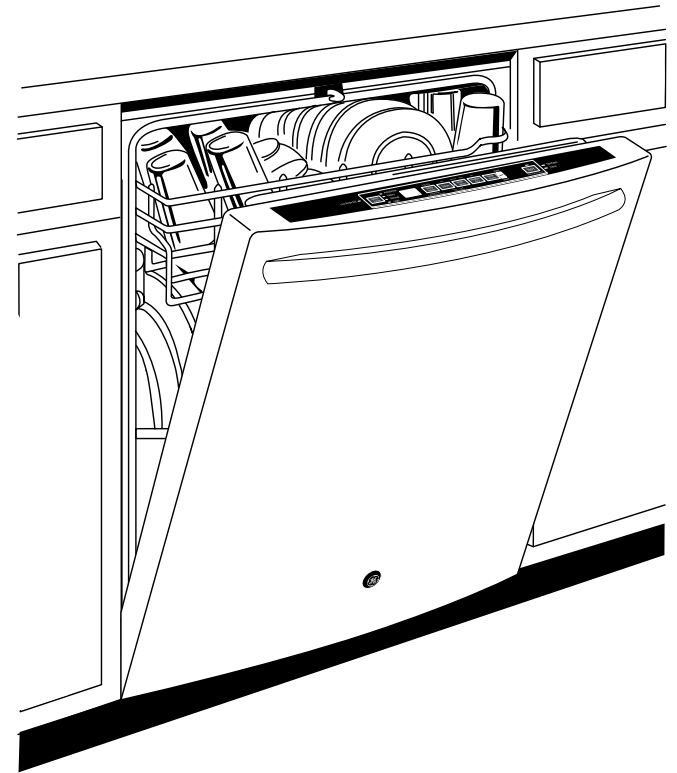

- Full stainless steel interior - Enjoy an attractive appearance and long-lasting durability
- GE's most advanced wash system - Consistently clean and dry dishes are ensured with GE's most advanced wash system, featuring 65% more wash power.*

*Wash power delivered to each rack. Compared to previous GE models.

- Deep-Tier Easy Touch Adjustable Upper Rack with 2 Stem Safe - Quickly adjust the upper rack 2 inches up or down to accommodate tall glassware and 10 ½" plates with plenty of room in the bottom rack for large platters and cookie sheets
- Full Extension Smooth Glide Upper Rack - Loading and unloading is smooth and simple with a durable rack that fully extends on ball bearings
- Hidden Vent with Fan Assist Dry - Dishes dry quickly and efficiently with a fan that extracts moisture from the interior
- Lower Rack Adjustable Tines and Wash Your Way Customizable Rack - Configure racks to fit your dishes with adjustable loading options and multi-position, fold-down tines
- 48 dBA with status light on door - A dishwasher this quiet has a status light to let you know it is running
- Model GDT580SSFSS - Stainless steel
- Model GDT580SGFWW - White
- Model GDT580SGFBB - Black
- Model GDT580SMFES - Slate