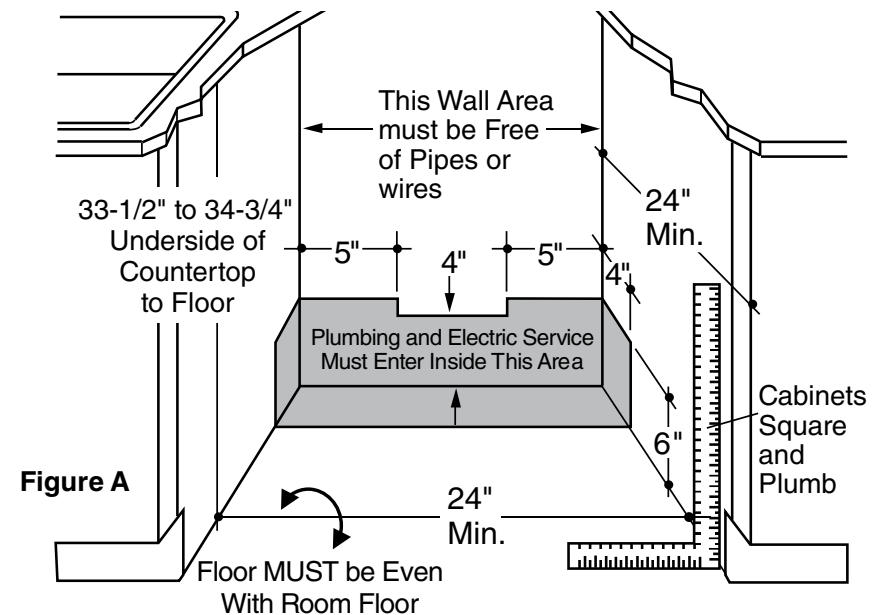

GDT580SGF/SMF/SSF

GE® Stainless Steel Interior Dishwasher with Hidden Controls

Dimensions and Installation Information (in inc)

Electrical Rating

Voltage AC.....	120
Hertz.....	60
Total connected load amperage.....	7.1
Calrod® heater watts.....	415/800

For use on adequately wired 120-volt, 15-amp circuit having 2-wire service with a separate ground wire. This appliance must be grounded for safe operation.

Installation Information: Before installing, consult installation instructions packed with product for current dimensional data.