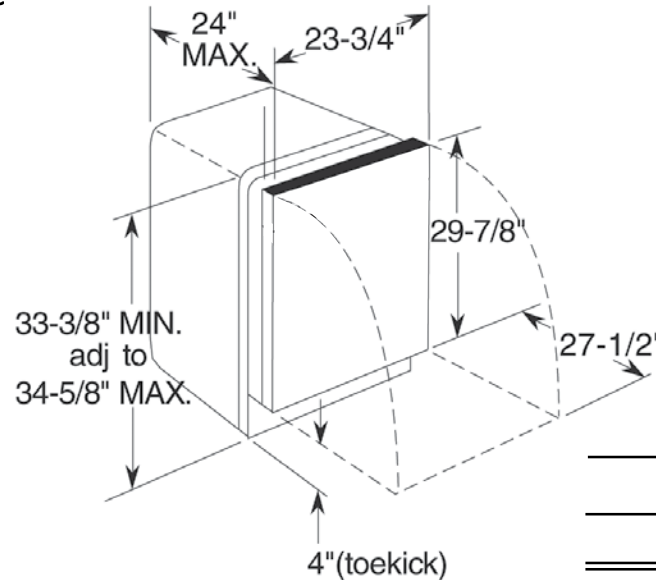

GDT580SGF/SMF/SSF

GE® Stainless Steel Interior Dishwasher with Hidden Controls

Dimensions and Installation Information (in inc)

Electrical Rating

Voltage AC.....	120
Hertz.....	60
Total connected load amperage.....	7.1
Calrod® heater watts.....	415/800

For use on adequately wired 120-volt, 15-amp circuit having 2-wire service with a separate ground wire. This appliance must be grounded for safe operation.

Installation Information: Before installing, consult installation instructions packed with product for current dimensional data.