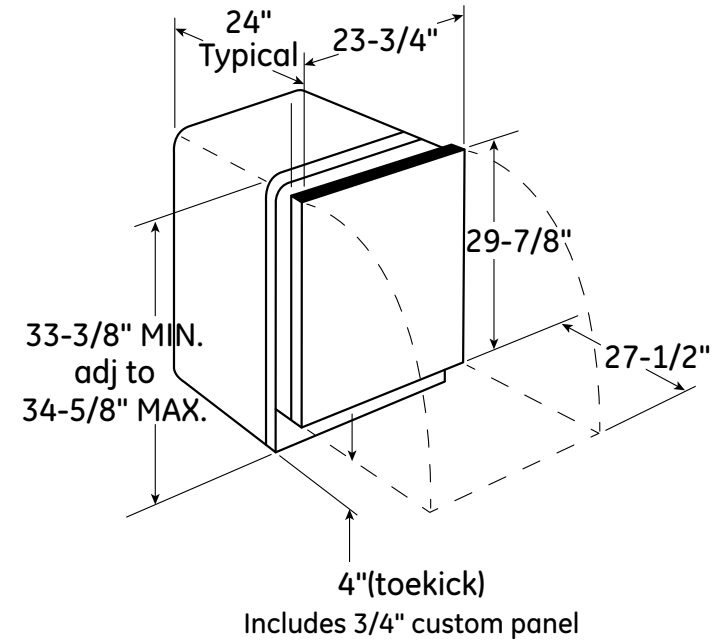

PDT750SSF/SMF

GE Profile™ Series Stainless Steel Interior Dishwasher with Hidden Controls

Dimensions and Installation Information (in inches)

Electrical Rating

Voltage AC.....	120
Hertz.....	60
Total connected load amperage.....	9.9
Calrod® heater watts max.....	1000

For use on adequately wired 120-volt, 15-amp circuit having 2-wire service with a separate ground wire. This appliance must be grounded for safe operation.

Installation Information: Before installing, consult installation instructions packed with product for current dimensional data.

†† Add 1/2" for deepest part of contour door. Allow an additional 2" for the handle on PDWT500/PDWT400/PDWT200 Series models.

- The rough cabinet opening must be at least 24" deep, 24" wide and approximately 34-1/2" high from floor to underside of the countertop.