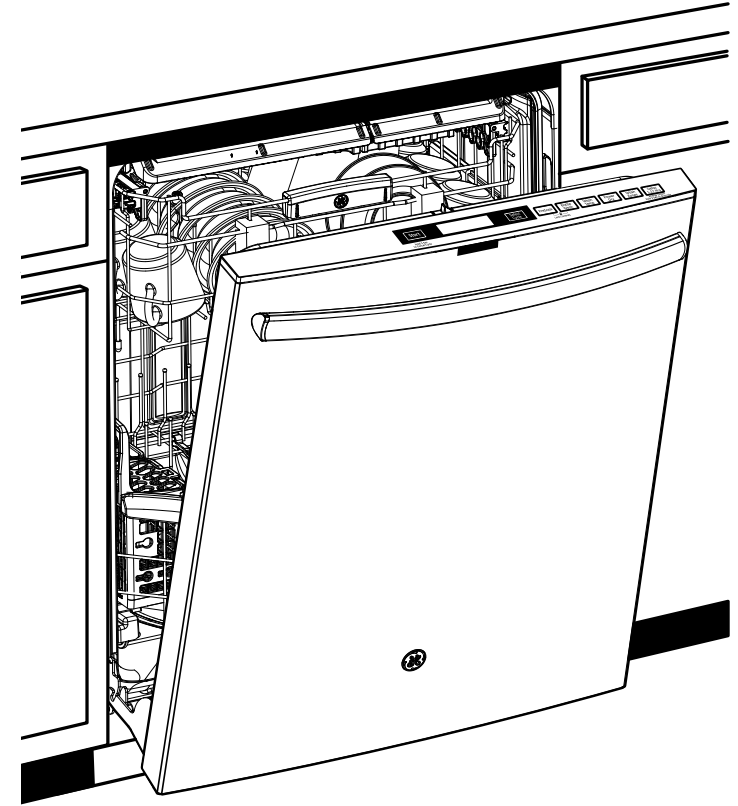

Features and Benefits

- Full stainless steel interior - Enjoy an attractive appearance and long-lasting durability
- GE's most advanced wash system with 102 cleaning jets - Achieve the ultimate clean from an industry-leading number of jets that deliver complete washing coverage to every corner of the dishwasher
- Reversing Quad Blade Wash Arm - Dishes come out impressively clean thanks to this revolutionary lower wash arm, with 25 spray jets reversing direction to hit items from every angle
- Bottle Wash Jets - Hard-to-reach areas inside tall items get completely clean with four dedicated jets integrated into the upper rack that shower water deep inside for the ultimate clean
- Side Jets - Cascading water fills the dishwasher while hydrating soils
- Easy Touch Adjustable Upper Rack with 2 Stem Safe - Quickly adjust the upper rack 2 inches up or down to accommodate tall glassware and 10 ½" plates with plenty of room in the bottom rack for large platters and cookie sheets
- 42dBA with LED status indicator on door - A dishwasher this quiet has a status indicator to tell you if the dishwasher is Washing, Drying or Clean
- Model PDT750SSFSS - Stainless steel
- Model PDT750SMFES - Slate