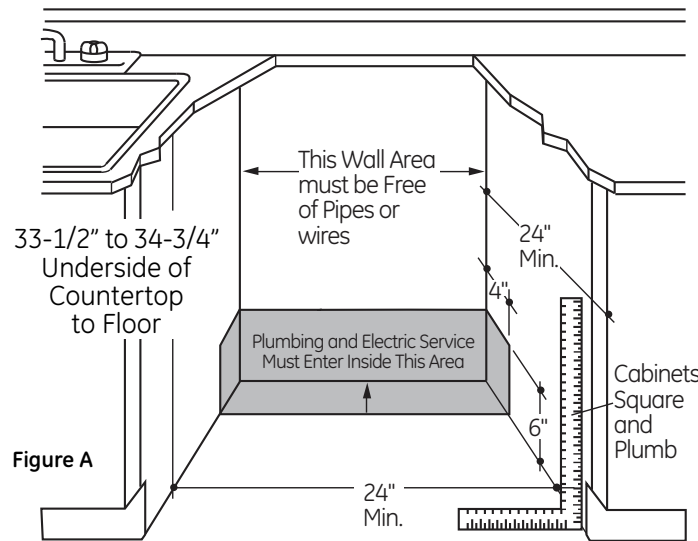

PDT750SSF/SMF

GE Profile™ Series Stainless Steel Interior Dishwasher with Hidden Controls

Dimensions and Installation Information (in inches)

Electrical Rating

Voltage AC.....	120
Hertz.....	60
Total connected load amperage.....	9.9
Calrod® heater watts max.....	1000

For use on adequately wired 120-volt, 15-amp circuit having 2-wire service with a separate ground wire. This appliance must be grounded for safe operation.

Installation Information: Before installing, consult installation instructions packed with product for current dimensional data.

†† Add 1/2" for deepest part of contour door. Allow an additional 2" for the handle on PDWT500/PDWT400/PDWT200 Series models.

- The rough cabinet opening must be at least 24" deep, 24" wide and approximately 34-1/2" high from floor to underside of the countertop.