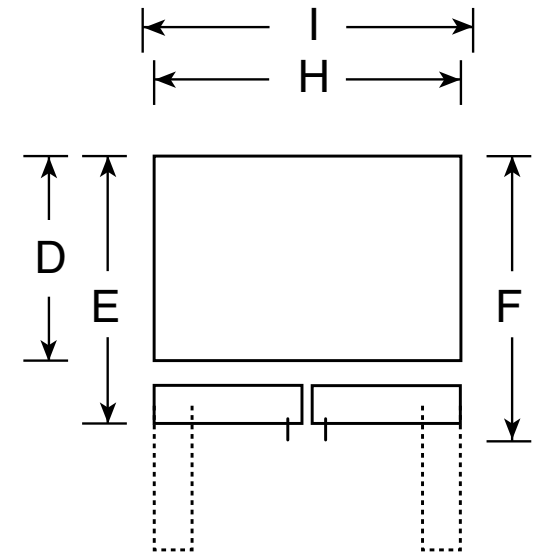

GFE27GMD

GE® 26.7 Cu. Ft. French-Door Refrigerator

Dimensions and Installation Information (in inches)

Overall Dimensions	Height to top of crown (in.) A	70-1/2
	Height to top of hinge (in.) B	69-7/8
	Height to top of case (in.) C	69
	Case depth without door (in.) D	29-3/8
	Case depth less door handle (in.) E	34-3/4
	Case depth with door handle (in.) F	36-1/4
	Depth with fresh food door open 90° (in.) G	48-3/8
	Width (in.) H	35-3/4
	Width with door open 90° inc. door handle (in.) I	44-5/8
Air	Each side (in.)	1/8
	Top (in.)	1
	Back (in.)	2

Specification Revised 9/14

GFE27GMD

GE® 26.7 Cu. Ft. French-Door Refrigerator

Features and Benefits

- 2 adjustable-humidity drawers and 1 full-width adjustable-temperature drawer
- TwinChill™ evaporators - Separate climates in the fresh food and freezer sections help maintain temperature and humidity levels to keep foods fresh
- Showcase LED lighting - Positioned throughout the interior and under fresh food doors to spotlight foods inside the refrigerator and in the freezer
- Space saving icemaker - Located on the door with integrated bins to create more usable storage space
- Quick Space Shelf - Functions as a normal full-sized shelf when needed and easily slides down for instant storage flexibility
- Turbo Cool setting - Drops interior temperature to maintain freshness after frequent openings
- Advanced water filtration uses RPWF replacement filter - Removes trace pharmaceuticals from water and ice
- Model GFE27GMDES - Slate