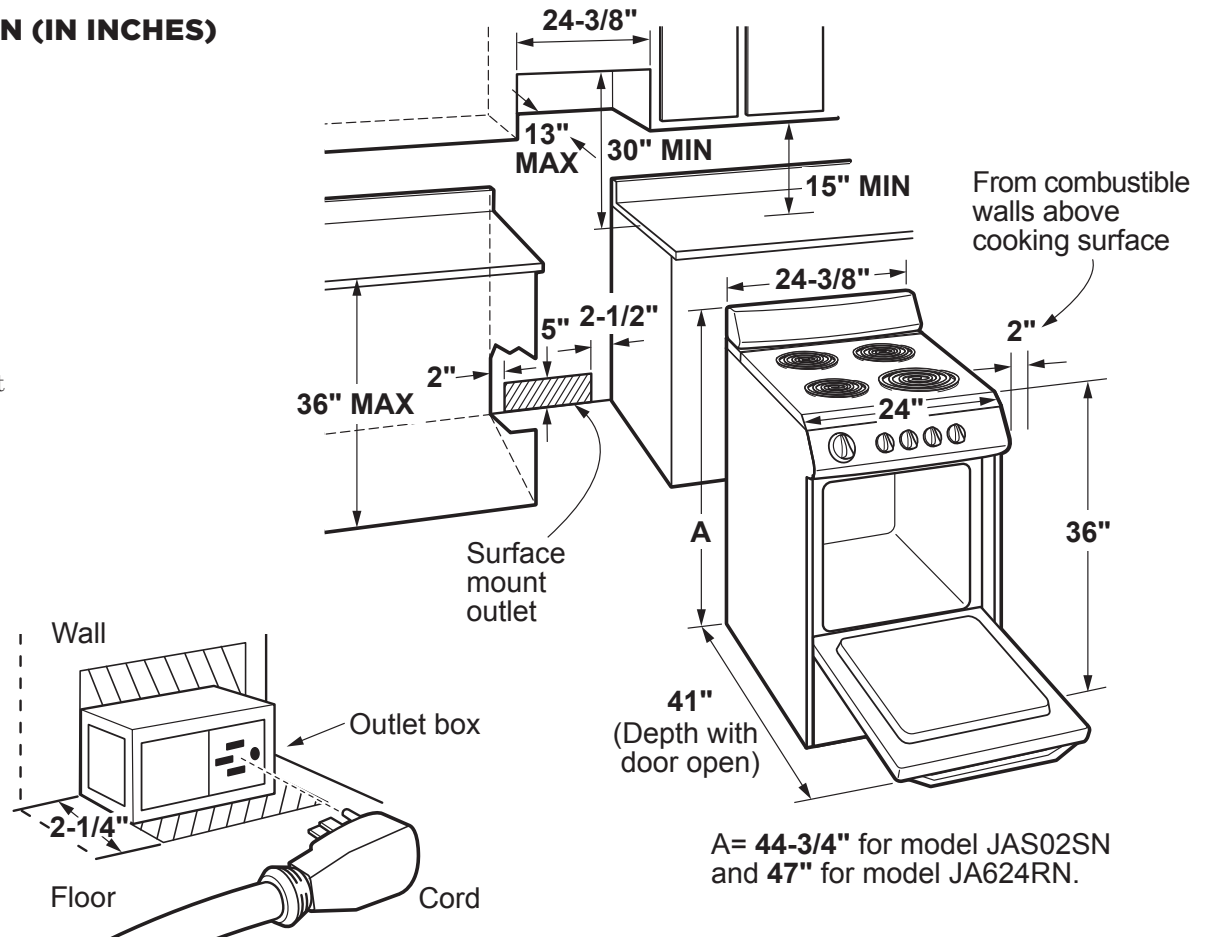

JA624RN

GE Appliances 24" Self Clean Free-Standing Electric Range

DIMENSIONS AND INSTALLATION INFORMATION (IN INCHES)

RECEPTACLE LOCATIONS: Locally approved flexible service cord or conduit must be used because terminals are not accessible after range installation. See shaded area in drawing for location of electrical outlet box. Recommended outlet locations allow range to be installed directly against wall.

ONE YEAR WARRANTY: Entire Appliance: Parts and Labor; In-Home

INSTALLATION INFORMATION: Before installing, consult installation instructions packed with product for current dimensional data.

KW RATING	
240V	13.3
208V	10
BREAKER SIZE	
40 Amps[†]	

[†]Check local codes for required breaker size. Effective January 1, 1996, the National Electrical Code requires that new construction (not existing) utilize a 4-conductor connection to an electric range.

Recommended acceptable electrical outlet area. Orient the electrical receptacle so the length is parallel to the floor.

For answers to your Monogram, GE Café™ Series, GE Profile™ Series or GE Appliances product questions, visit our website at geappliances.com or call GE Answer Center® Service, 800.626.2000.

All GE ranges are equipped with an Anti-Tip device. The installation of this device is an important, required step in the installation of the range.

Listed by Underwriters Laboratories