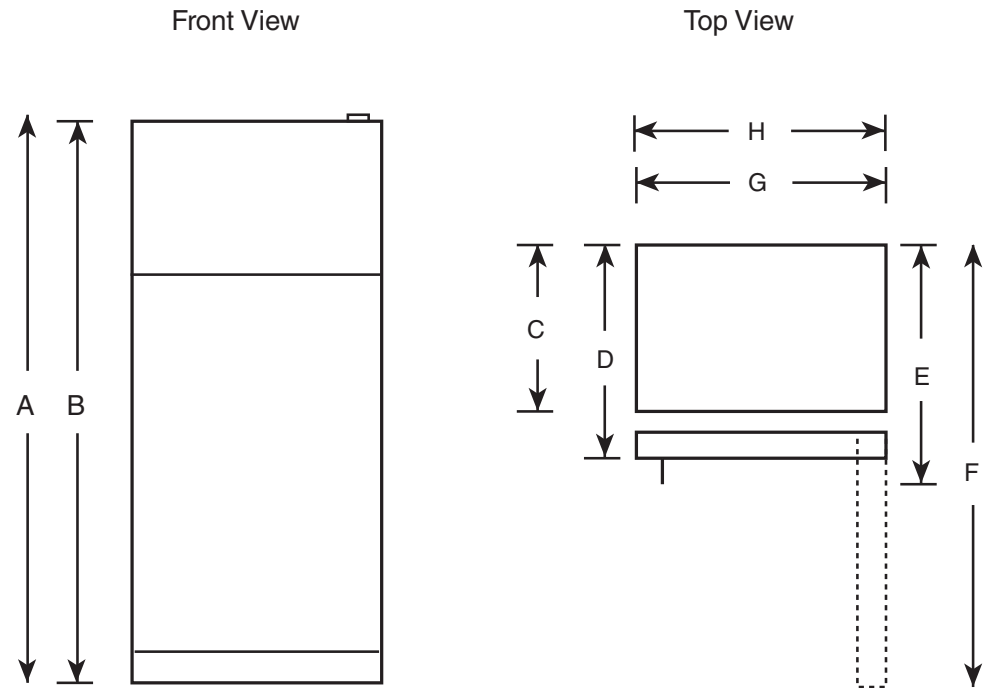

GIE18HGH

GE® ENERGY STAR® 17.6 Cu. Ft. Top-Freezer Refrigerator

Dimensions and Installation Information (in inches)

Overall Dimensions	Height to top of hinge (in.) A	67-3/8
	Height to top of case (in.) B	66-7/8
	Case depth without door (in.) C	26-5/8
	Case depth less door handle (in.) D	30-1/2
	Case depth with door handle (in.) E	32-1/2
	Depth with fresh food door open 90° (in.) F	56-3/4
	Width (in.) G	28
	Width with door open 90° inc. door handle (in.) H	30-5/8
Air Clearances	Each side (in.)	3/4
	Top (in.)	1
	Back (in.)	2