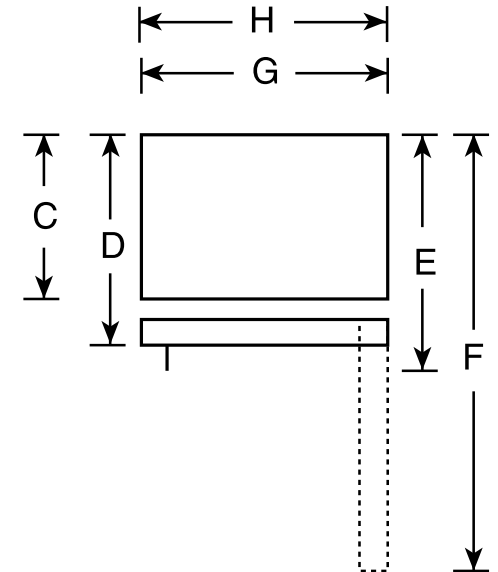

Top View

For answers to your Monogram,® Cafe™ Series, Profile™ Series or GE® appliance questions, visit our website at geappliances.com or call GE Answer Center® service, 800.626.2000.

imagination at work

Listed by
Underwriters
Laboratories

As an ENERGY STAR® partner, GE has determined that this product meets the ENERGY STAR guidelines for energy efficiency.

Specification Revised 8/14