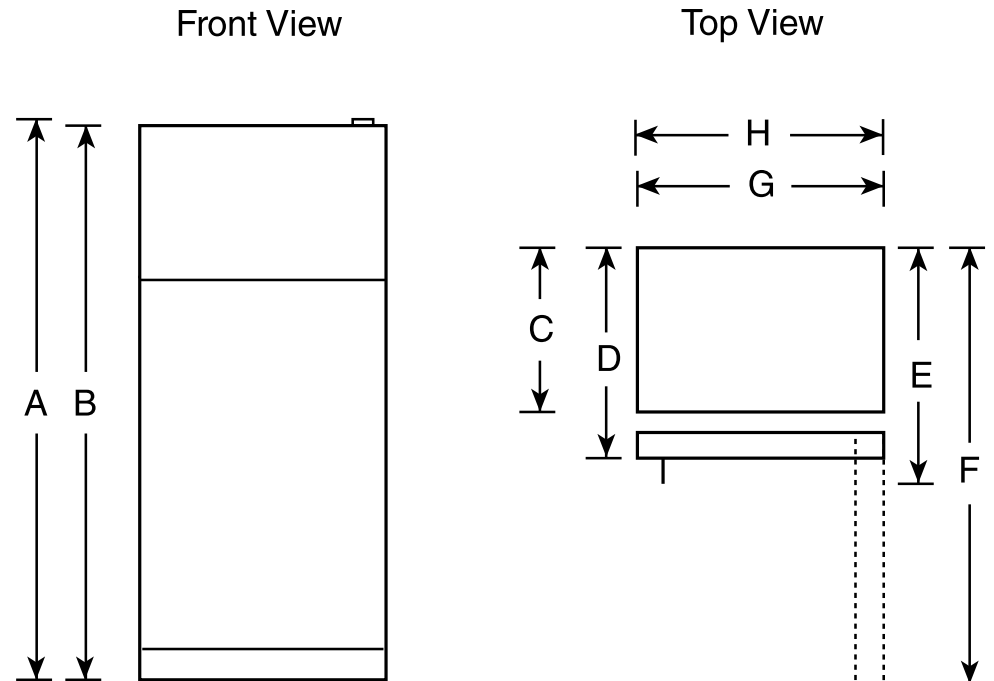

GIE21GSH

GE® ENERGY STAR® 21.2 Cu. Ft. Top-Freezer Refrigerator

Dimensions and Installation Information (in inches)

Overall Dimensions	Height to top of hinge (in.) A	66-3/4
	Height to top of case (in.) B	66-1/4
	Case depth without door (in.) C	27
	Case depth less door handle (in.) D	32-1/4
	Case depth with door handle (in.) E	34
	Depth with fresh food door open 90° (in.) F	62-3/4
	Width (in.) G	32-7/8
	Width with door open 90° with door handle (in.) H	35-1/2
Air Clearances	Each side (in.)	1/8
	Top (in.)	1/8
	Back (in.)	1