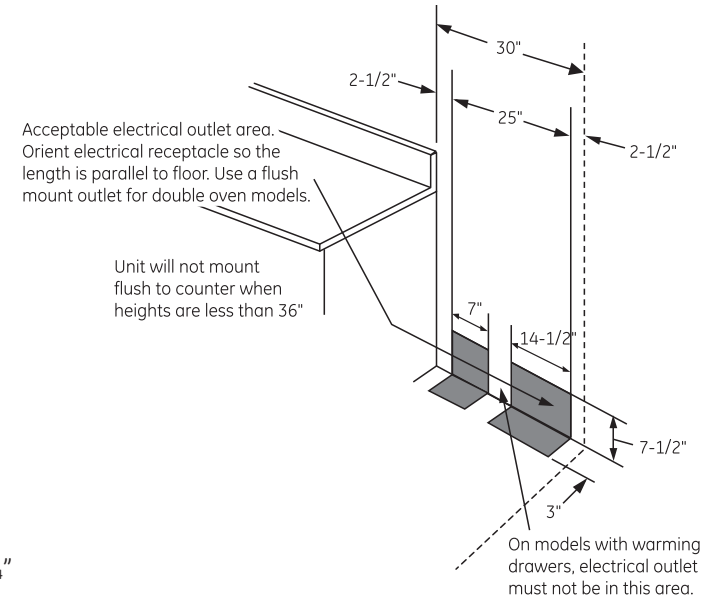

NOTE: Use a 4' power cord to prevent interference with unit when installing.

imagination at work

For answers to your Monogram® or GE® appliance questions, visit our website at geappliances.com or call GE Answer Center® service, 800.626.2000.

Listed by Underwriters Laboratories

Specification Revised 1/15