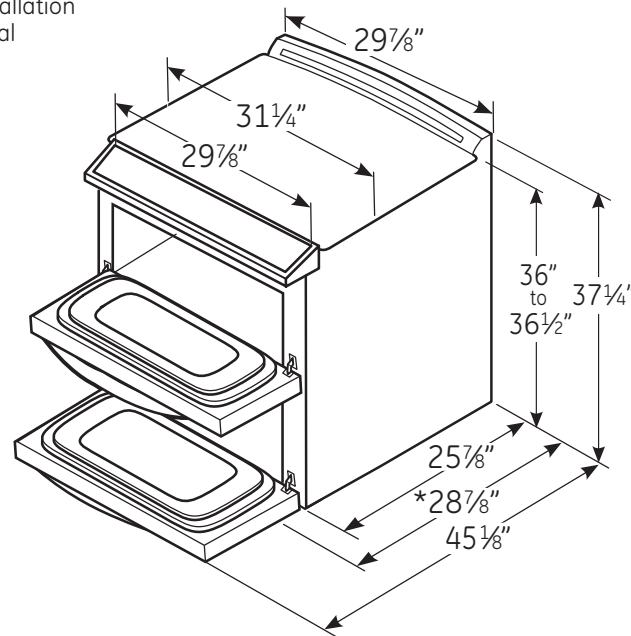

PS950SF/EF

GE Profile™ Series 30" Slide-In Double Oven Electric Convection Range

Dimensions and Installation Information (in inches)

Receptacle Locations: Locally approved flexible service cord or conduit must be used because terminals are not accessible after range installation. See shaded area in drawing for location of electrical outlet box. Recommended outlet locations allow range to be installed directly against rear wall.

Note: This appliance has been approved for 0" spacing to adjacent surfaces above the cooktop. However, a 6" minimum spacing to surfaces less than 15" above the cooktop and adjacent cabinet is recommended to reduce exposure to steam, grease splatter and heat.

Installation information: Before installing, consult installation instructions for current dimensional data and additional requirements.

KW Rating	
240V	15.2
208V	11.4
Breaker Size	
240V	40 Amps†
208V	40 Amps†

†Note: Check local codes for required breaker size.

*Depth including door handle is approximately 28-7/8".