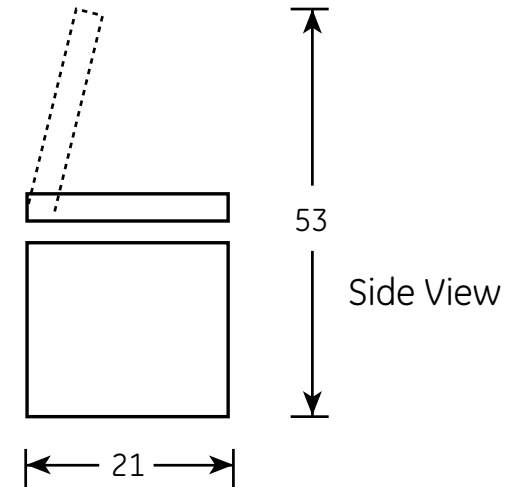

FCM7SH

GE® 7.0 Cu. Ft. Manual Defrost Chest Freezer

Dimensions and Installation Information (in inches)

Air Clearance	
Each side (in.)	3
Back (in.)	3

For answers to your Monogram®, Cafe™ Series, Profile™ Series or GE® appliance questions, visit our website atgeappliances.com or call GE Answer Center® service, 800.626.2000.

imagination at work

FCM7SH

GE® 7.0 Cu. Ft. Manual Defrost Chest Freezer

Features and Benefits

- 7.0 cu. ft. capacity
- Power “On” light - Easily see if the freezer is working without having to open the door
- 2 lift-out, sliding bulk storage baskets - Offers flexibility to organize and store favorite foods for quick, easy access
- Adjustable temperature control - Easy to use controls to select the temperature for your needs
- Recessed handles - A streamlined design offers a clean appearance
- Upfront defrost water drain - Conveniently located to easily drain water during defrosting
- Manual defrost - Manually defrost the freezer on your schedule
- Model FCM7SHWW – White