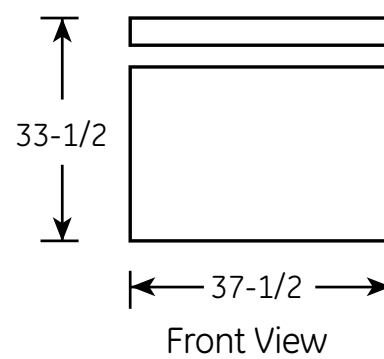

FCM7SH

GE® 7.0 Cu. Ft. Manual Defrost Chest Freezer

Dimensions and Installation Information (in inches)

Air Clearance	
Each side (in.)	3
Back (in.)	3

For answers to your Monogram®, Cafe™ Series, Profile™ Series or GE® appliance questions, visit our website atgeappliances.com or call GE Answer Center® service, 800.626.2000.

imagination at work

FCM7SH

GE® 7.0 Cu. Ft. Manual Defrost Chest Freezer

Features and Benefits

- 7.0 cu. ft. capacity
- Power “On” light - Easily see if the freezer is working without having to open the door
- 2 lift-out, sliding bulk storage baskets - Offers flexibility to organize and store favorite foods for quick, easy access
- Adjustable temperature control - Easy to use controls to select the temperature for your needs
- Recessed handles - A streamlined design offers a clean appearance
- Upfront defrost water drain - Conveniently located to easily drain water during defrosting
- Manual defrost - Manually defrost the freezer on your schedule
- Model FCM7SHWW – White