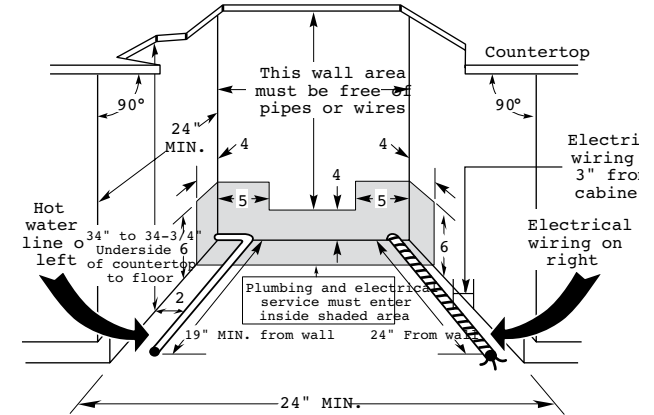

HOTPOINT®

HDA2100H/2160H – Hotpoint Built-In Dishwasher

Dishwasher Dimensions (in inches)

When using GPF325
1/4" custom dishwasher
door and access panel kit.

When using GPF375
3/4" custom dishwasher
door and access panel kit.

Kit	A	B	C	Panel Thickness
GPF325	18-7/8"	23-9/16"	3-11/16"	1/4"
GPF375	18-15/16"	23-5/8"	4-1/4" to 3-3/4"	3/4"

* Bottom of panel must be notched 1-1/2" x 1/2" to clear across panel
** Adjustment required to match adjacent cabinet fronts due to leveling leg adjustment, 4" nominal

Note: Dishwasher must not be installed more than 10 feet from sink for proper drainage. All plumbing and electrical work must be in accordance with local codes. Dishwasher includes drain hose and leveling legs.