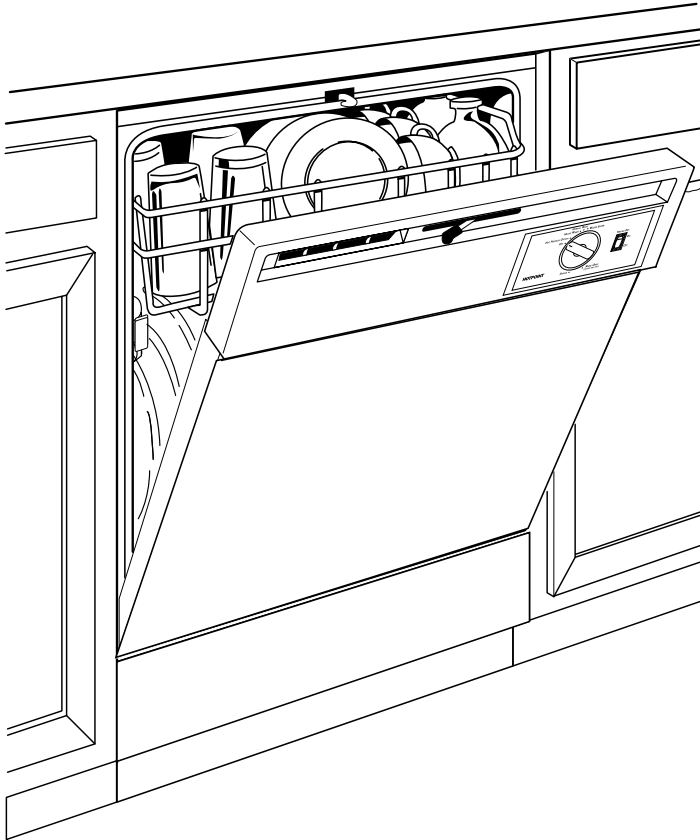

Note: Dishwasher must not be installed more than 10 feet from sink for proper drainage. All plumbing and electrical work must be in accordance with local codes. Dishwasher includes drain hose and leveling legs.

Listed by Underwriters Laboratories

HOTPOINT®

HDA2100H/2160H – Hotpoint Built-In Dishwasher

Features and Benefits

- Piranha™ hard food disposer - Grinds food into small particles that are washed away
- Hot Start option - Provides optimal water temperature for dependable performance
- 64 dBA - motor runs quietly to keep kitchen peaceful
- Water saver cycle - Great for quickly washing loads of everyday dishes or a quick load of glasses
- Heavy wash cycle - great for heavily soiled dishes and cookware
- 5 cycles/2 options - Allows you to select the combination that best cleans your dishes
- Up to 12-place setting capacity racking - Provides flexibility to wash a variety of dishes at once
- Model HDA2100HWW – White on white
- Model HDA2100HBB – Black on black
- Model HDA2100HCC – Bisque on bisque
- Model HDA2160HSS - Stainless steel