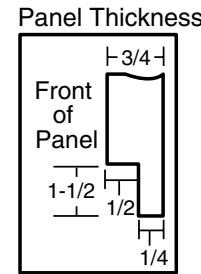

HOTPOINT®

HDA2100H/2160H – Hotpoint Built-In Dishwasher

Dishwasher Dimensions (in inches)

When using GPF325
1/4" custom dishwasher
door and access panel kit.

When using GPF375
3/4" custom dishwasher
door and access panel kit.

Kit	A	B	C	Panel Thickness
GPF325	18-7/8"	23-9/16"	3-11/16"	1/4"
GPF375	18-15/16"	23-5/8"	4-1/4" to 3-3/4"	3/4"

* Bottom of panel must be notched 1-1/2" x 1/2" to clear across panel
** Adjustment required to match adjacent cabinet fronts due to leveling leg adjustment, 4" nominal