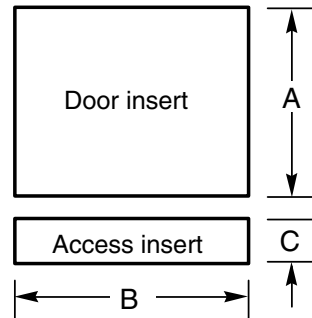

HOTPOINT®

HDA2100H/2160H – Hotpoint Built-In Dishwasher

Dishwasher Dimensions (in inches)

When using GPF325
1/4" custom dishwasher
door and access panel kit.

When using GPF375
3/4" custom dishwasher
door and access panel kit.

Kit	A	B	C	Panel Thickness
GPF325	18-7/8"	23-9/16"	3-11/16"	1/4"
GPF375	18-15/16"	23-5/8"	4-1/4" to 3-3/4"	3/4"

* Bottom of panel must be notched 1-1/2" x 1/2" to clear across panel
** Adjustment required to match adjacent cabinet fronts due to leveling leg adjustment, 4" nominal