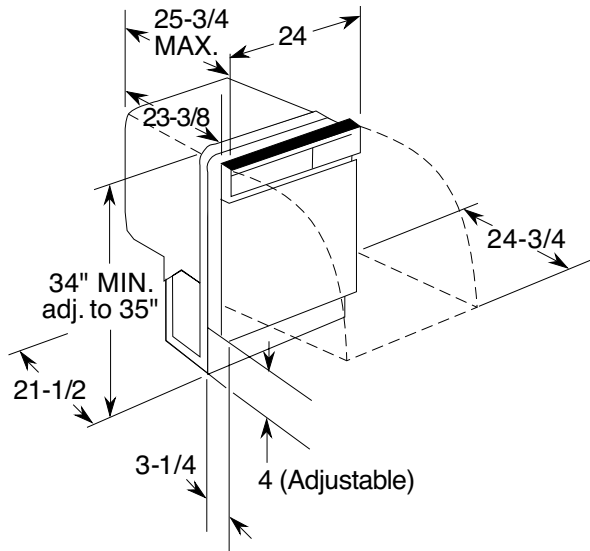

HOTPOINT®

HDA2100H/2160H – Hotpoint Built-In Dishwasher

Dishwasher Dimensions (in inches)

When using GPF325
1/4" custom dishwasher
door and access panel kit.

When using GPF375
3/4" custom dishwasher
door and access panel kit.

Kit	A	B	C	Panel Thickness
GPF325	18-7/8"	23-9/16"	3-11/16"	1/4"
GPF375	18-15/16"	23-5/8"	4-1/4" to 3-3/4"	3/4"

* Bottom of panel must be notched 1-1/2" x 1/2" to clear across panel
** Adjustment required to match adjacent cabinet fronts due to leveling leg adjustment, 4" nominal

Note: Dishwasher must not be installed more than 10 feet from sink for proper drainage. All plumbing and electrical work must be in accordance with local codes. Dishwasher includes drain hose and leveling legs.