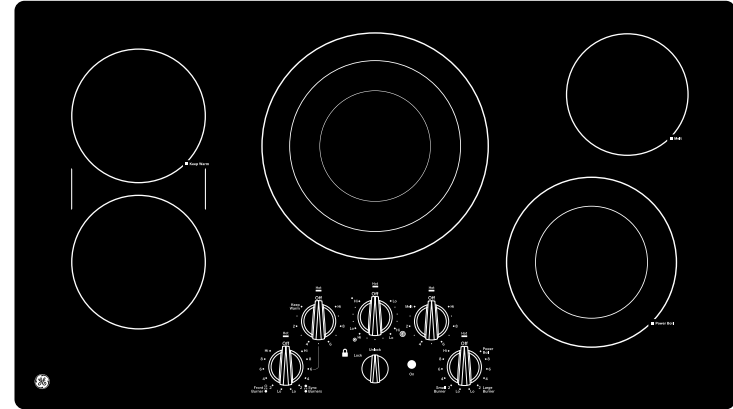

PP7036DJ

GE Profile™ Series 36" Built-In Knob Control Cooktop

FEATURES AND BENEFITS

Five radiant cooking elements - Cook foods quickly and evenly on this sleek, glass surface

6"/9"/12" tri-ring element - Use different pan sizes on this single, 3,000-watt flexible element

5"/8" Power Boil element - Use different pan sizes on this single, 2,400-watt flexible element that produces rapid powerful heat

SyncBurners - Control two 7" elements simultaneously to evenly heat large cookware or griddles*

Keep Warm setting - Keep food warm with GE's lowest heat setting or boil water in minutes with this fully functional 6" element

Melt setting - Gently melt delicate foods without burning or scorching

Control lock capability - Protects against unintended activation

Red LED backlit knobs with black glass surface - Achieve a modern look with the convenience of knob controls

Hot surface indicator lights - Know when elements are too hot to touch with a quick glance

Cooktop "On" indicator light - A light lets you know when an element is active

Model PP7036DJBB - Black on black

*OPTIONAL STAINLESS STEEL CLAD ALUMINUM GRIDDLE

Achieve even results with this lightweight griddle, tailored to fit GE SyncBurners. Order part number JXGRIDL1 from your GE Dealer.

GE APPLIANCES

For answers to your Monogram,® GE Profile™ or GE® appliance questions, visit our website at geappliances.com or call GE Answer Center® service, 800.626.2000.

Specification Revised 5/15