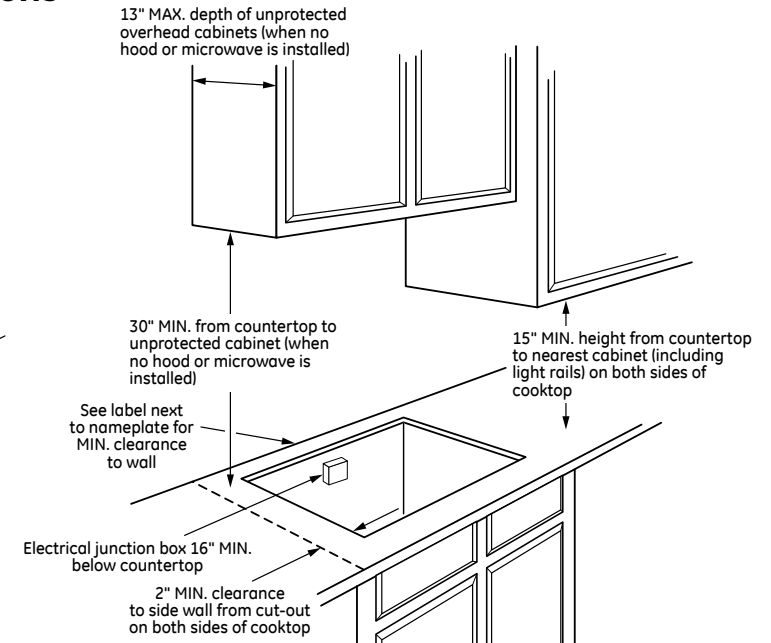

GE APPLIANCES

For answers to your Monogram,® GE Profile™ or GE® appliance questions, visit our website at geappliances.com or call GE Answer Center® service, 800.626.2000.

Listed by Underwriters Laboratories

Specification Revised 5/15