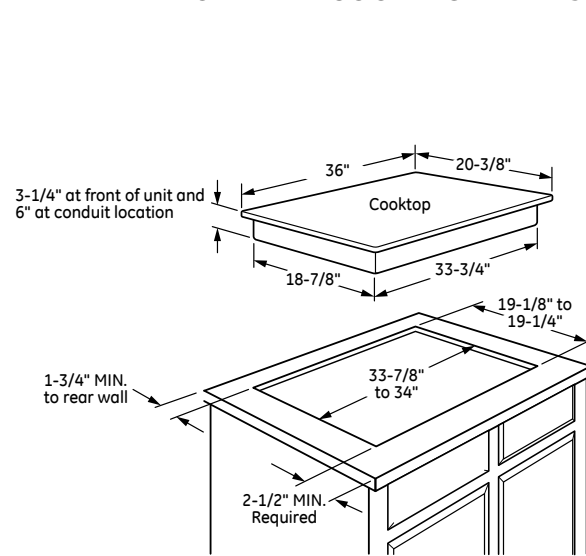

PP7036DJ

GE Profile™ Series 36" Built-In Knob Control Cooktop

DIMENSIONS AND INSTALLATION INFORMATION (IN INCHES)

IMPORTANT: Requires a 5" free area between the bottom of the cooktop to any combustible material, i.e., shelving. Free area not required when installing wall oven underneath cooktop. Refer to installation instructions. Requires a 15" minimum from cooktop to adjacent overhead cabinets. Units are furnished with a 48" flexible armored cable.

NOTE: 36" Ribbon cooktops are approved for use over select GE 30" Single Wall Ovens and Warming Drawers. Refer to cooktop and wall oven/warming drawer installation instructions packed with product for current dimensional data. If installed with a GE Telescopic Downdraft System, consult both the cooktop and downdraft installation instructions packed with product before installing. Cooktop gas/electric supply may need to be re-routed to install downdraft. The countertop cutout requires 23-1/2" minimum flat countertop surface and 25" minimum total countertop depth. In addition, other clearances to front edge of the countertop must be considered. **Before installing, consult installation instructions packed with product for current dimensional data.**

APPROXIMATE COOKING DIMENSIONS

To insure accuracy, it is best to make a template when cutting the opening in the counter

KW Rating	
240V	9.6
208V	8.3
Amperage	
240V	40 Amps†
208V	40 Amps†

†NOTE: Check local codes for required breaker size