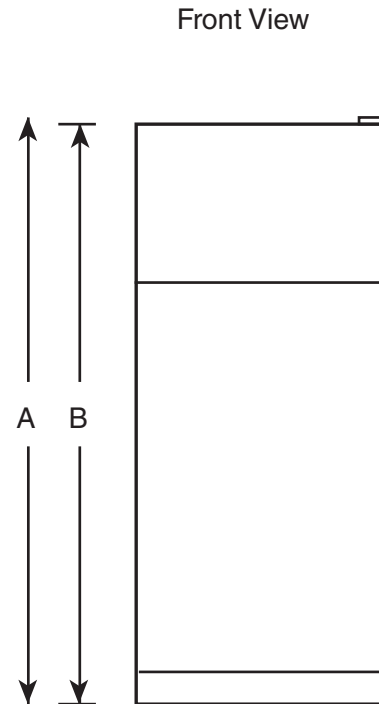

GTE18LGH

GE® ENERGY STAR® 17.5 Cu. Ft. Top-Freezer Refrigerator

Dimensions and Installation Information (in inches)

Overall Dimensions	Height to top of hinge (in.) A	67-3/8
	Height to top of case (in.) B	66-7/8
	Case depth without door (in.) C	26-5/8
	Case depth less door handle (in.) D	30-1/2
	Case depth with door handle (in.) E	32-1/2
	Depth with fresh food door open 90° (in.) F	56-3/4
	Width (in.) G	28
	Width with door open 90° inc. door handle (in.) H	30-5/8
Air Clearances	Each side (in.)	3/4
	Top (in.)	1
	Back (in.)	2