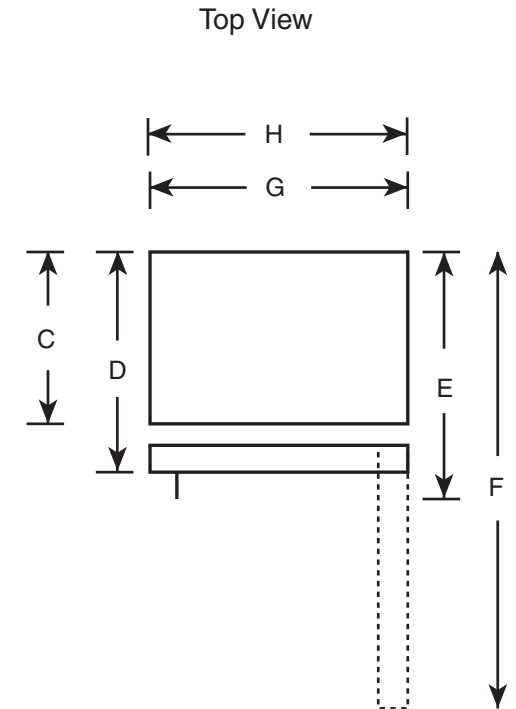

GTE18LGH

GE® ENERGY STAR® 17.5 Cu. Ft. Top-Freezer Refrigerator

Dimensions and Installation Information (in inches)

Overall Dimensions	Height to top of hinge (in.) A	67-3/8
	Height to top of case (in.) B	66-7/8
	Case depth without door (in.) C	26-5/8
	Case depth less door handle (in.) D	30-1/2
	Case depth with door handle (in.) E	32-1/2
	Depth with fresh food door open 90° (in.) F	56-3/4
	Width (in.) G	28
	Width with door open 90° inc. door handle (in.) H	30-5/8
Air Clearances	Each side (in.)	3/4
	Top (in.)	1
	Back (in.)	2

Specification Revised 8/14

GTE18LGH

GE® ENERGY STAR® 17.5 Cu. Ft. Top-Freezer Refrigerator

Features and Benefits

- 2014 ENERGY STAR® qualified
- Upfront temperature controls - Easy-to-use controls regulate both fresh food and freezer sections
- Adjustable spillproof glass shelves - Hold up to 12 oz. of spilled liquids for easy cleanup and adjust to provide additional food-storage options
- Equipped for optional icemaker - Easily accommodates the installation of an icemaker
- Snack drawer - Conveniently stores favorite foods and allows for quick, easy access
- Adjustable-humidity drawers - Controls helps food stay fresh
- Gallon door storage - Larger items are easily accommodated in the door -
- Can storage door shelf - Holds cans in the door for easy selection and quick access
- Adjustable wire freezer shelf - Easily adjusts between two positions to accommodate items of all shapes and sizes
- Spillproof freezer floor - Seamless design of the freezer floor wipes up easily for quick cleanup
- Model GTE18LGHWW - White
- Model GTE18LGHBB- Black