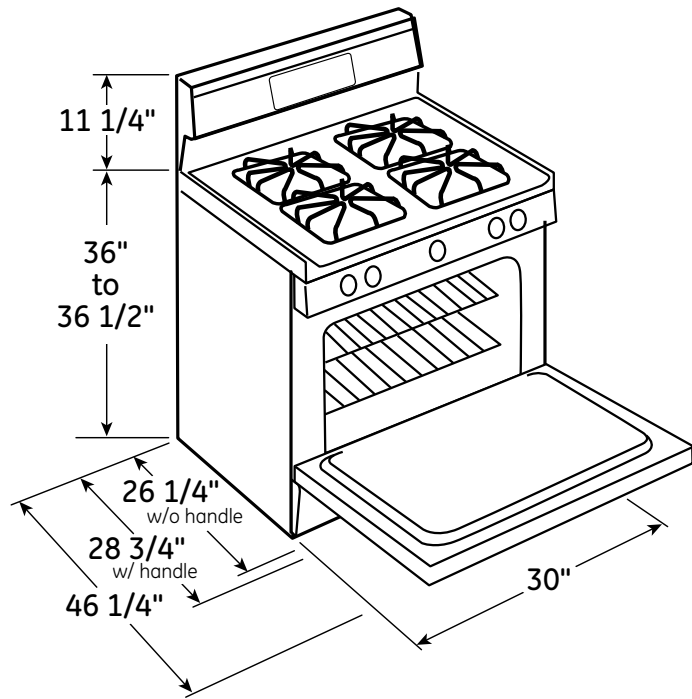

P2B940SEJ

GE Profile™ Series 30" Dual-Fuel Free-Standing Convection Range with Warming Drawer

DIMENSIONS AND INSTALLATION INFORMATION (IN INCHES)

ELECTRICAL RATING: 240V, 60Hz, 30A

INSTALLATION INFORMATION: Before installing, consult installation instructions packed with product for current dimensional data.