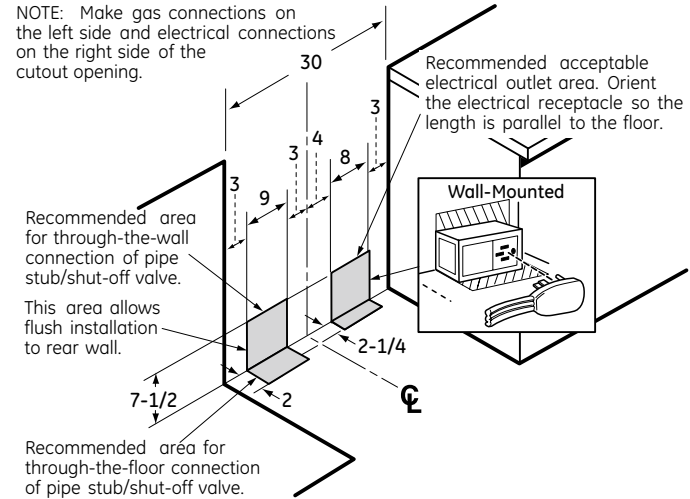

GAS PIPE AND ELECTRICAL OUTLET LOCATIONS

NOTE: Make gas connections on the left side and electrical connections on the right side of the cutout opening.