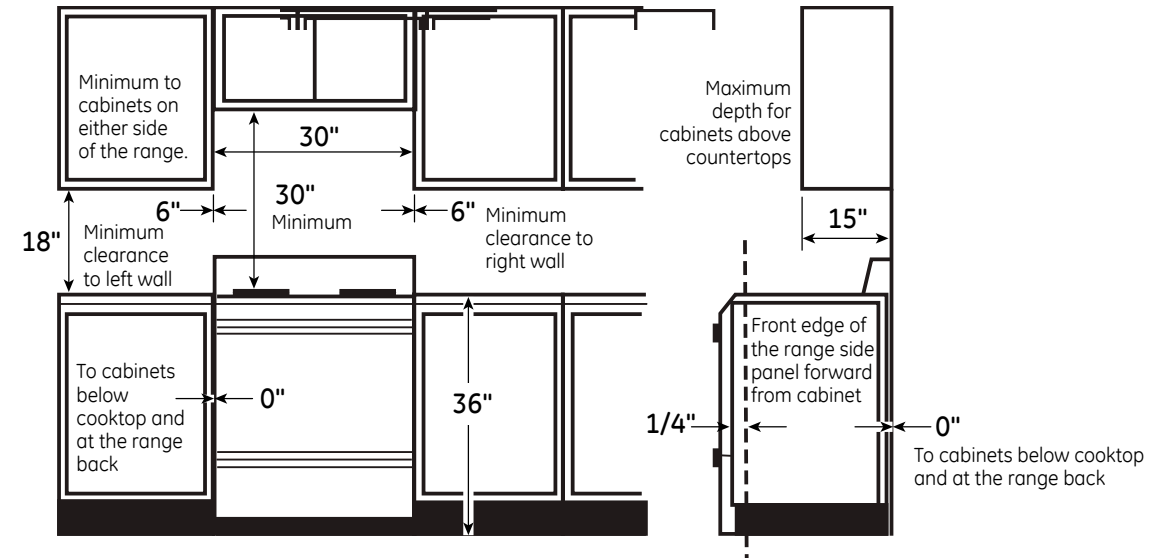

### DIMENSIONS AND INSTALLATION INFORMATION (IN INCHES)

Electrical Rating: 120V, 60Hz, 15A

**INSTALLATION INFORMATION:** Before installing, consult installation instructions packed with product for current dimensional data.