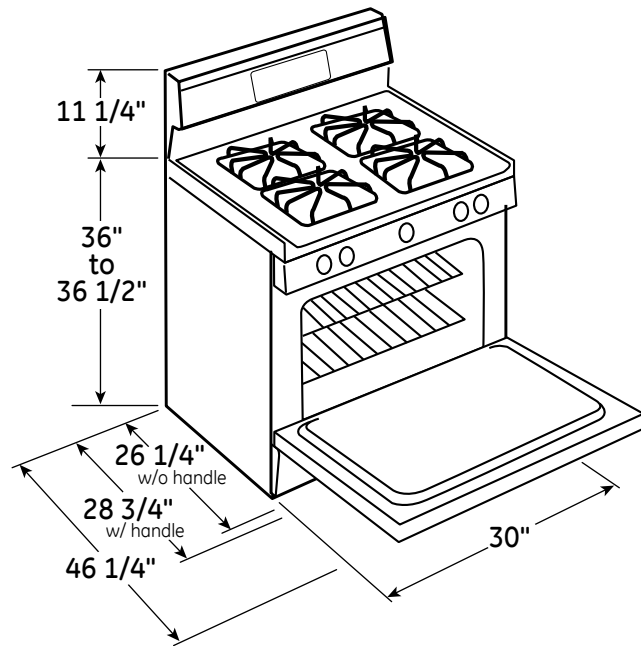

## GE Profile™ Series 30" Free-Standing Gas Convection Range

### DIMENSIONS AND INSTALLATION INFORMATION (IN INCHES)

Electrical Rating: 120V, 60Hz, 15A

**INSTALLATION INFORMATION:** Before installing, consult installation instructions packed with product for current dimensional data.