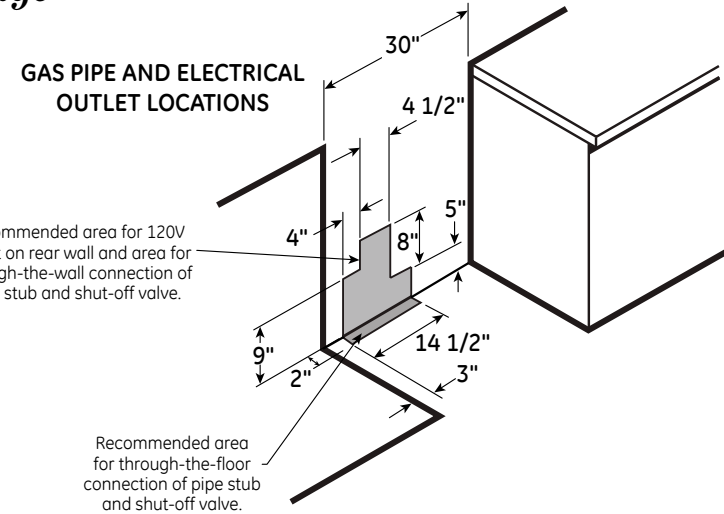

### DIMENSIONS AND INSTALLATION INFORMATION (IN INCHES)

Electrical Rating: 120V, 60Hz, 15A

**INSTALLATION INFORMATION:** Before installing, consult installation instructions packed with product for current dimensional data.