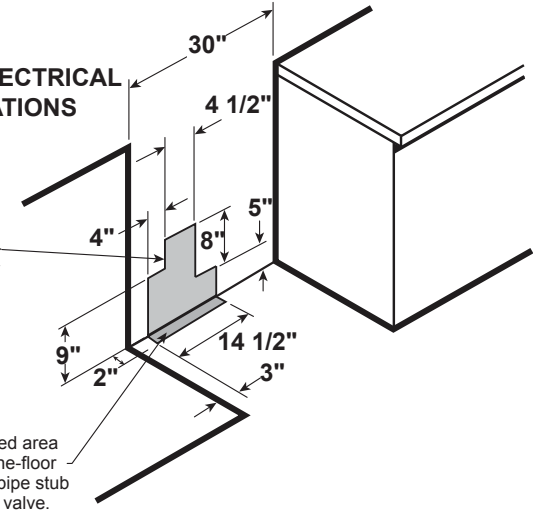

PGB911EEJ/BEJ

GE Profile™ Series 30" Free-Standing Gas Convection Range

DIMENSIONS AND INSTALLATION INFORMATION (IN INCHES)

Electrical Rating: 120V, 60Hz, 15A

INSTALLATION INFORMATION: Before installing, consult installation instructions packed with product for current dimensional data.

GAS PIPE AND ELECTRICAL OUTLET LOCATIONS

Recommended area for 120V outlet on rear wall and area for through-the-wall connection of pipe stub and shut-off valve.

For answers to your Monogram, GE Café™ Series, GE Profile™ Series or GE Appliances product questions, visit our website at geappliances.com or call GE Answer Center® Service, 800.626.2000.