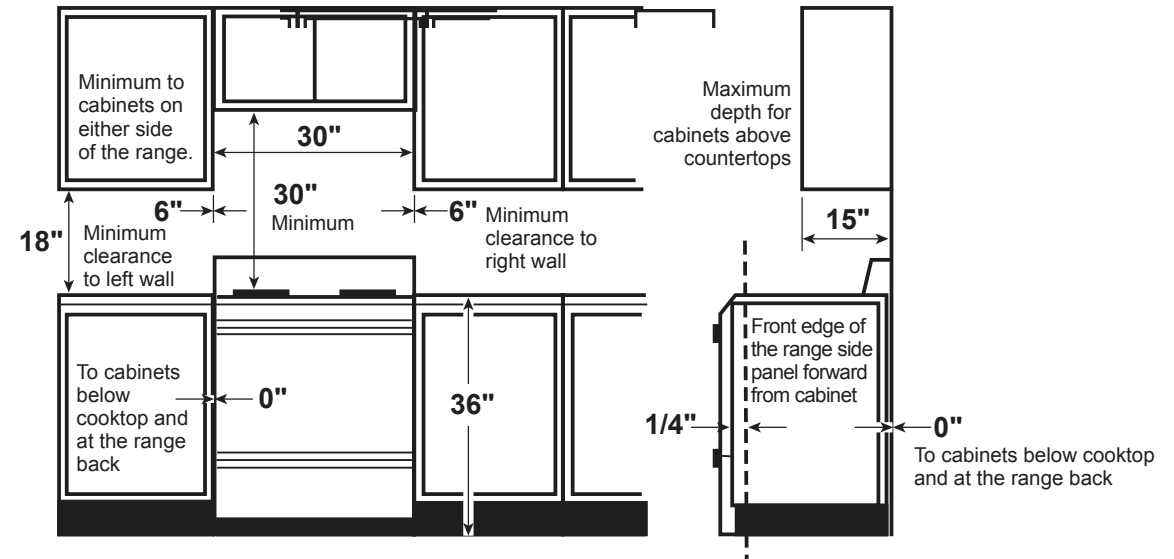

PGB911EEJ/BEJ

GE Profile™ Series 30" Free-Standing Gas Convection Range

DIMENSIONS AND INSTALLATION INFORMATION (IN INCHES)

Electrical Rating: 120V, 60Hz, 15A

INSTALLATION INFORMATION: Before installing, consult installation instructions packed with product for current dimensional data.

GAS PIPE AND ELECTRICAL OUTLET LOCATIONS

Recommended area for 120V outlet on rear wall and area for through-the-wall connection of pipe stub and shut-off valve.

For answers to your Monogram, GE Café™ Series, GE Profile™ Series or GE Appliances product questions, visit our website at geappliances.com or call GE Answer Center® Service, 800.626.2000.