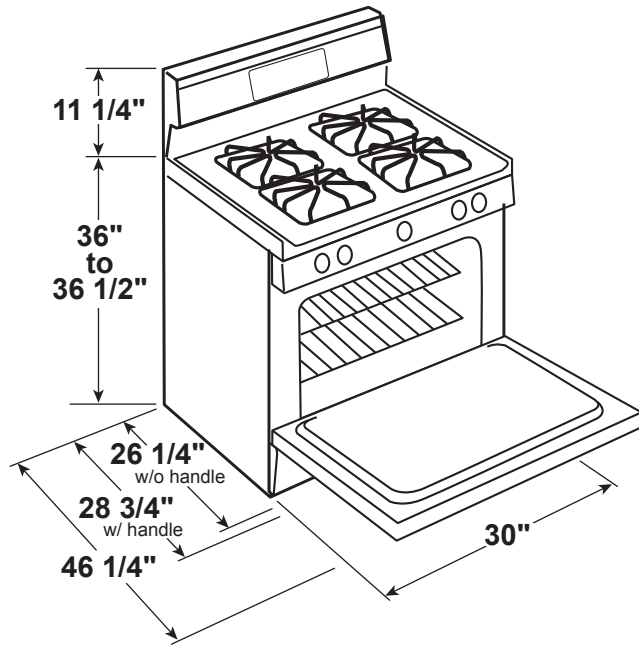

PGB911EEJ/BEJ

GE Profile™ Series 30" Free-Standing Gas Convection Range

DIMENSIONS AND INSTALLATION INFORMATION (IN INCHES)

Electrical Rating: 120V, 60Hz, 15A

INSTALLATION INFORMATION: Before installing, consult installation instructions packed with product for current dimensional data.

GAS PIPE AND ELECTRICAL OUTLET LOCATIONS

Recommended area for 120V outlet on rear wall and area for through-the-wall connection of pipe stub and shut-off valve.

For answers to your Monogram, GE Café™ Series, GE Profile™ Series or GE Appliances product questions, visit our website at geappliances.com or call GE Answer Center® Service, 800.626.2000.