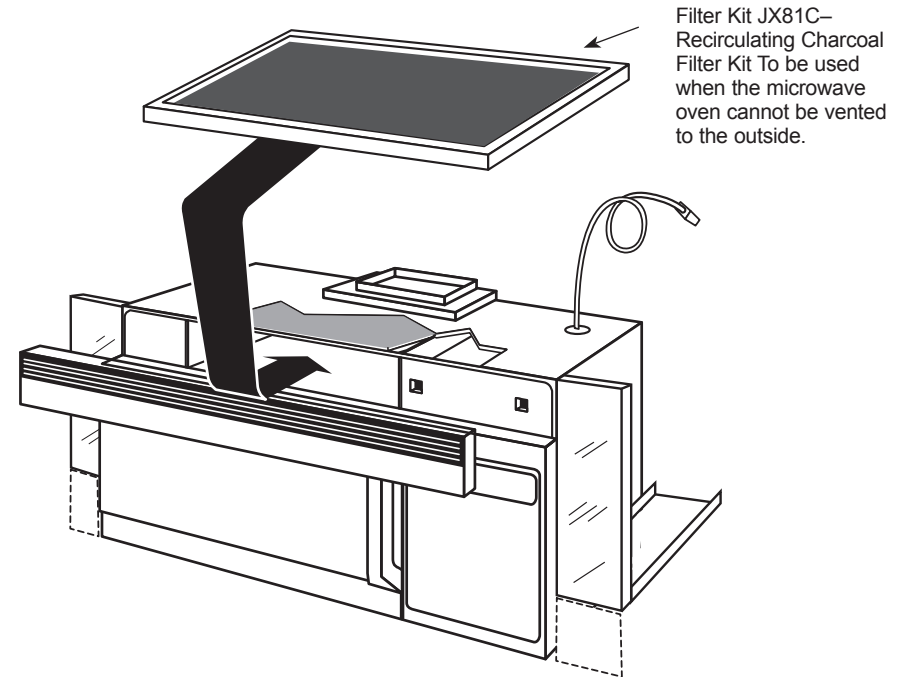

HOOD EXHAUST DUCT: Outside ventilation requires a HOOD EXHAUST DUCT. Read the following carefully.

EXHAUST CONNECTION: The hood exhaust has been designed to mate with a standard 3-1/4" x 10" rectangular duct. If a round duct is required, a rectangular-to-round transition adaptor must be used. Do not use less than a 6" diameter duct.

REAR EXHAUST: If a rear or horizontal exhaust is to be used, care should be taken to align exhaust with space between studs, or wall should be prepared at the time it is constructed by leaving enough space between the wall studs to accommodate exhaust.

MAXIMUM DUCT LENGTH: For satisfactory air movement, the total duct length of 3-1/4" x 10" rectangular or 6" diameter round duct should not exceed 140 equivalent feet.

ELBOWS, TRANSITIONS, WALL AND ROOF CAPS, etc., present additional resistance to airflow and are equivalent to a section of straight duct which is longer than their actual physical size. When calculating the total duct length, add the equivalent length of all transitions and adaptors plus the lengths of all straight duct sections. The chart below shows the approximate feet of equivalent length of some typical ducts.

DUCT	EQUIVALENT FEET
A. Rectangular-To-round Transition Adaptor	5 ft.
B. Wall Cap	40 ft.
C. 90° Elbow	10 ft.
D. 45° Elbow	5 ft.
E. 90° Elbow	25 ft.
F. 45° Elbow	5 ft.
G. Roof Cap	24 ft.

OPTIONAL ACCESSORIES (AVAILABLE AT ADDITIONAL COST)

For answers to your Monogram, GE Café™ Series, GE Profile™ Series or GE Appliances product questions, visit our website at geappliances.com or call GE Answer Center® Service, 800.626.2000.