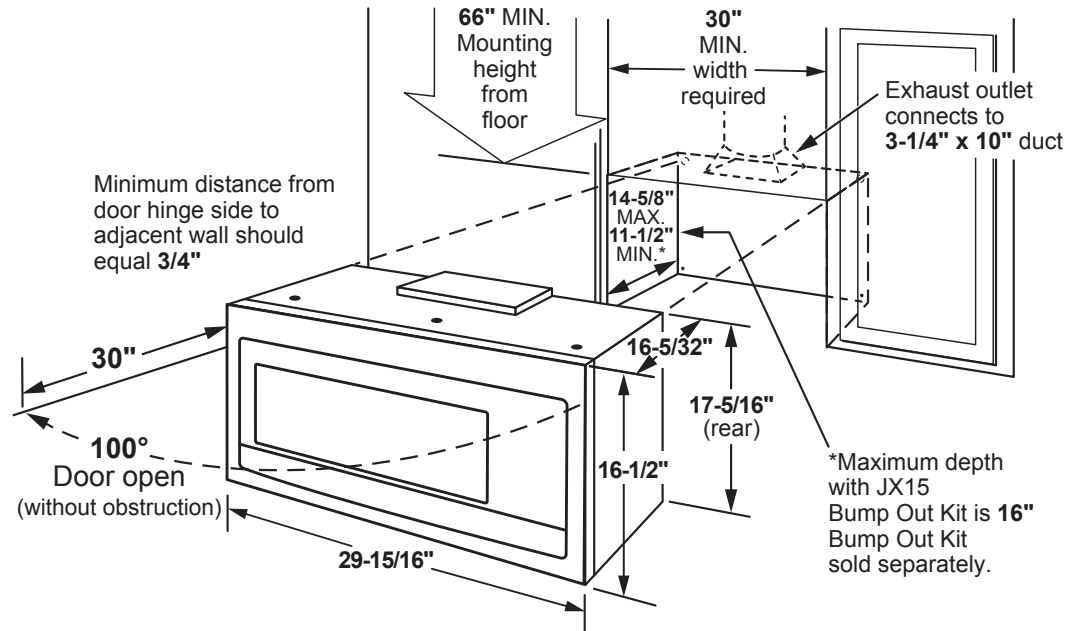

PVM9005SJ/EJ/BL/FM

GE Profile™ Series 2.1 cu. ft. Over-the-Range Sensor Microwave Oven

DIMENSIONS AND INSTALLATION INFORMATION (IN INCHES)

NOTE: Requires 120V grounded outlet. Electrical receptacle must be located in cabinet above microwave oven. No additional wiring, venting or cabinet rebuilding necessary in many cases. Complete detailed, easy-to-follow installation instructions and convenient full-size templates are packed with the Spacemaker microwave oven.

IMPORTANT INFORMATION: When installing the microwave oven over a range, allow minimum of 2" from bottom of microwave oven to top of range backguard to allow for removal of light covers.

VENTILATION OPTIONS: The microwave ovens are designed for adaptation to the following three types of ventilation:
-Outside exhaust (vertical – as shown)
-Outside exhaust (horizontal)
-Recirculating (non-vented ductless – see Filter Kit drawing)

INSTALLATION INFORMATION: This information is not intended to be used for installing unit described. Before installing, consult installation instructions packed with product/kit for current dimensional data.

For answers to your Monogram, GE Café™ Series, GE Profile™ Series or GE Appliances product questions, visit our website at geappliances.com or call GE Answer Center® Service, 800.626.2000.

Specification Revised 2/20