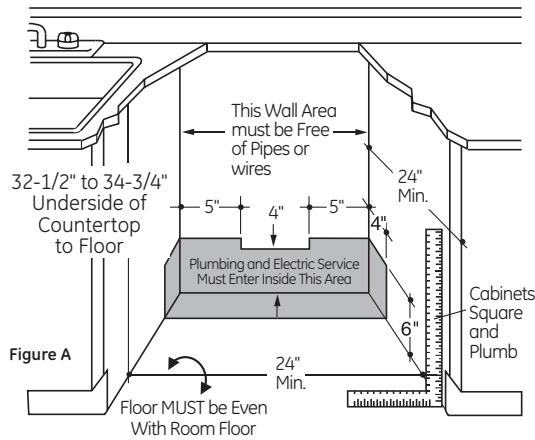

GLDT690J/GLDT696J

GE Appliances Stainless Steel Interior Dishwasher with Hidden Controls

DIMENSIONS AND INSTALLATION INFORMATION (IN INCHES)

ELECTRICAL RATING

Voltage AC.....	120
Hertz.....	60
Total connected load amperage.....	6.7
Calrod® heater watts max.....	650

For use on adequately wired 120-volt, 15-amp circuit having 2-wire service with a separate ground wire. This appliance must be grounded for safe operation.

- The rough cabinet opening must be at least 24" deep, 24" wide and approximately 32-1/2" to 34-3/4" high from floor to underside of the countertop.