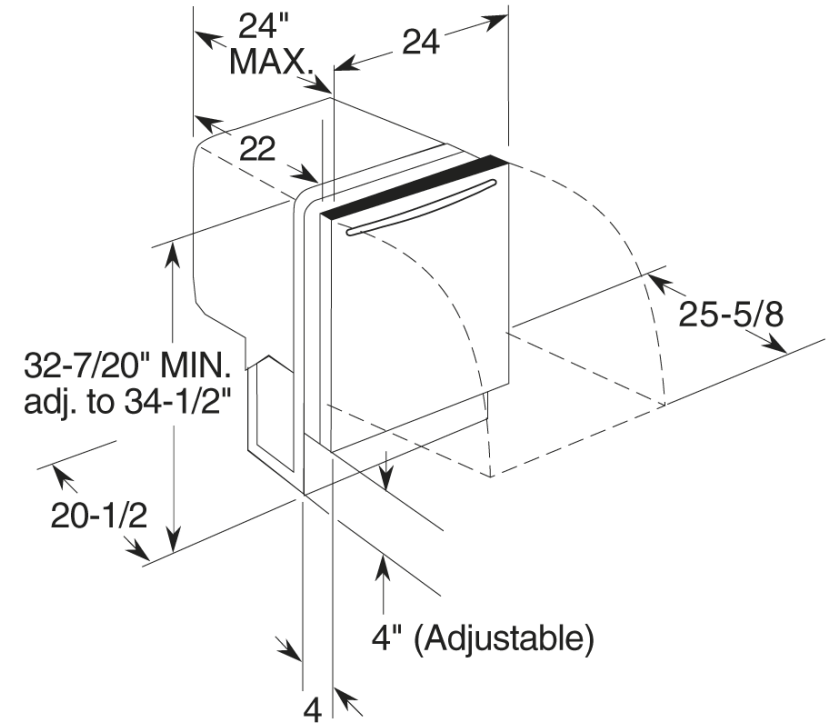

GLDT690J/GLDT696J

GE Appliances Stainless Steel Interior Dishwasher with Hidden Controls

DIMENSIONS AND INSTALLATION INFORMATION (IN INCHES)

ELECTRICAL RATING

Voltage AC.....	120
Hertz.....	60
Total connected load amperage.....	6.7
Calrod® heater watts max.....	650

For use on adequately wired 120-volt, 15-amp circuit having 2-wire service with a separate ground wire. This appliance must be grounded for safe operation.

- The rough cabinet opening must be at least 24" deep, 24" wide and approximately 32-1/2" to 34-3/4" high from floor to underside of the countertop.

FEATURES AND BENEFITS

Bright annealed stainless steel interior - Attractive interior provides long-lasting durability

Low profile installation capable - Great for raised sub-floors and 34" countertop heights