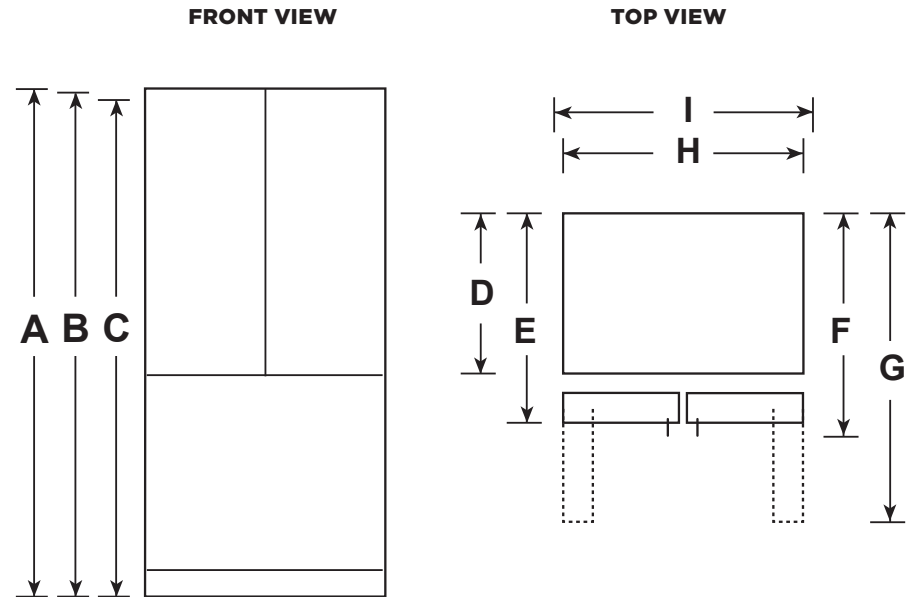

GFE24JGK

GE Appliances ENERGY STAR® 23.8 Cu. Ft. French-Door Refrigerator

DIMENSIONS AND INSTALLATION INFORMATION (IN INCHES)

OVERALL DIMENSIONS	Height to top of door (in.) A	69-7/8
	Height to top of hinge (in.) B	69-3/4
	Height to top of case (in.) C	68-5/8
	Case depth without door (in.) D	30-5/8
	Case depth less door handle (in.) E	35
	Case depth with door handle (in.) F	37-1/2
	Depth with fresh food door open 90° (in.) G	47-3/4
	Width (in.) H	32-3/4
	Width with door open 90° inc. door handle (in.) I	40-7/8
AIR CLEARANCES	Each side (in.)	1/8
	Top (in.)	1
	Back (in.)	2

33" wide

Tall, external ice and water dispenser with temperature display – Makes and stores ice on the door, saving space

LED lighting – Find exactly what you've been looking for under crisp, clear lighting