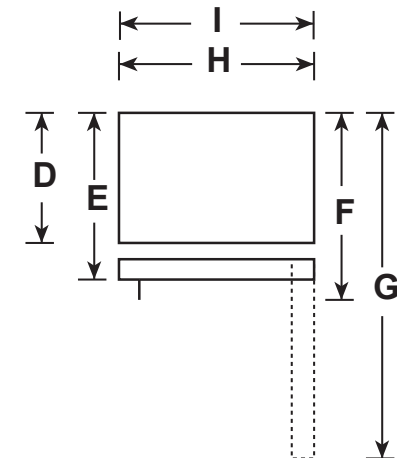

TOP VIEW

For answers to your Monogram, GE Café™ Series, GE Profile™ Series or GE Appliances product questions, visit our website at geappliances.com or call GE Answer Center® Service, 800.626.2000.

Listed by
Underwriters
Laboratories

As an ENERGY STAR® partner, GE has determined that this product meets the ENERGY STAR guidelines for energy efficiency.