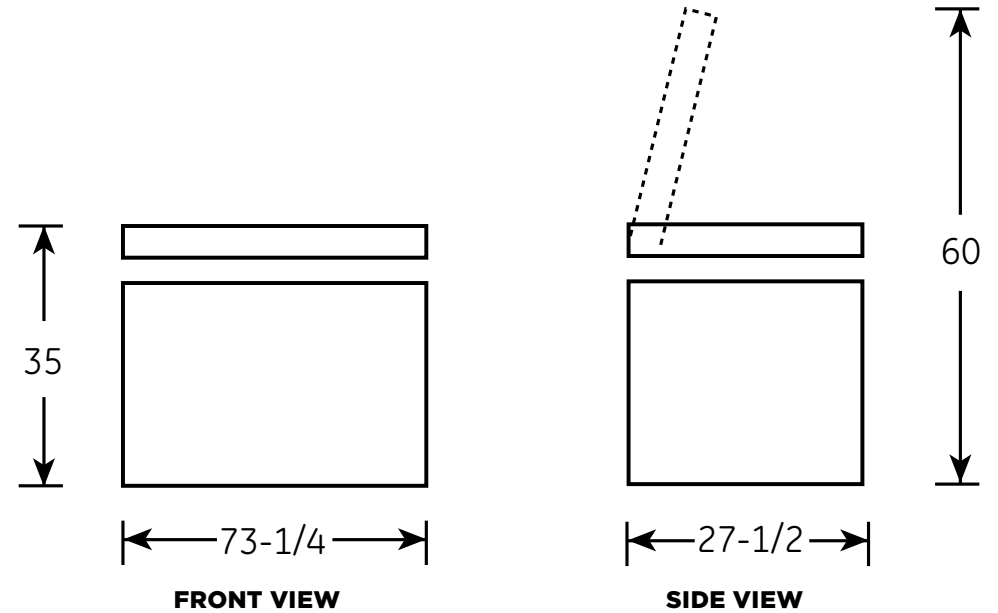

## DIMENSIONS AND INSTALLATION INFORMATION (IN INCHES)

| AIR CLEARANCE   |   |
|-----------------|---|
| Each side (in.) | 3 |
| Back (in.)      | 3 |

**GE APPLIANCES**

For answers to your Monogram,® GE Profile™ or GE® appliance questions, visit our website at [geappliances.com](http://geappliances.com) or call GE Answer Center® service, 800.626.2000.