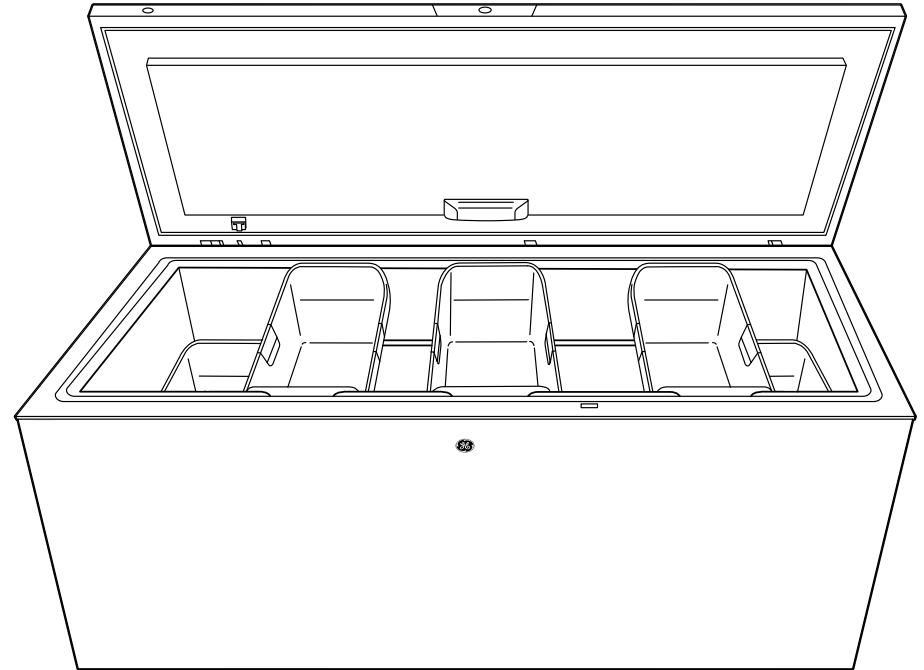

FCM22DJ

GE® 21.6 Cu. Ft. Manual Defrost Chest Freezer

FEATURES AND BENEFITS

21.6 cu. ft. capacity

LED interior lighting – Automatically illuminates when door is open

Second level rail – Allows convenient access to sliding baskets at different heights in freezer

Lock with key – Allows you to protect your valuable food items from unintentional entry

Power “On” light – Easily see if the freezer is working without having to open the door

5 lower, sliding bulk storage baskets – Offers flexibility to organize and store favorite foods for quick, easy access

4 dividers – Provided necessary framework to organize your food in identifiable sections

Adjustable temperature control – Easy to use controls to select the temperature for your needs

Recessed handles – A streamlined design offers a clean appearance

Upfront defrost water drain – Conveniently located to easily drain water during defrosting

Manual defrost – Manually defrost the freezer on your schedule

Model FCM22DJWW – White

GE APPLIANCES