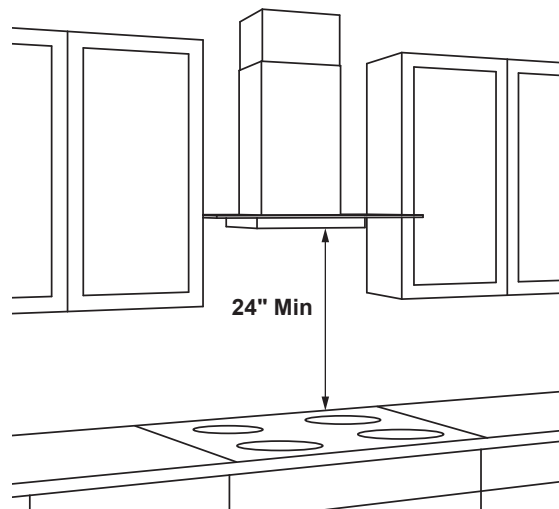

### DIMENSIONS AND INSTALLATION INFORMATION (IN INCHES)

#### OPTIONAL ACCESSORIES

JXDC71SS/ES-10(ft.) Ceiling Duct Cover Kit  
Max ceiling height installation with kit - 10'-0"

JXRC70-Remote Control

JXCF71-Charcoal Filter  
(needed if used in recirculation mode)

AMP RATING	
120V	5.3

30" Models Require a 30"-Wide Opening

\*The supplied duct cover fits 7'-5" to 9'-3" ceiling heights (10' with optional high ceiling kit JXDC71)

The vent hood must be installed 24" min. above the cooking surface. For optimal performance, installing the hood more than 36" above the cooking surface is not recommended. The hood installation height above the cooking surface depends upon ceiling height. The telescopic duct cover conceals the ductwork running from the top of the hood to the ceiling.