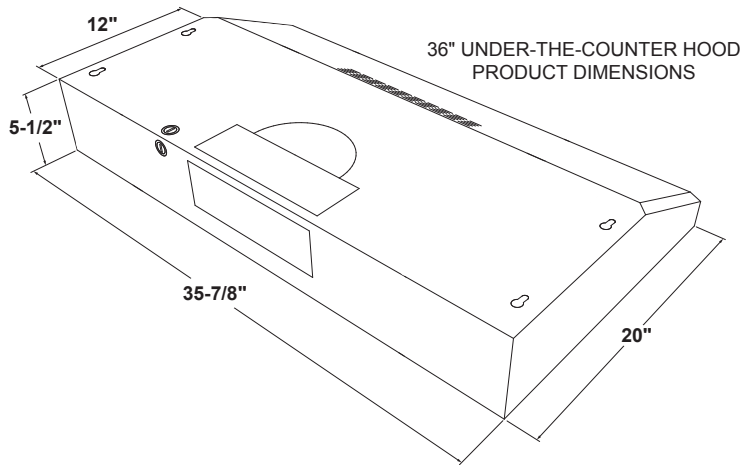

PVX7360SJ

GE Profile™ Series 36" Under The Cabinet Hood

DIMENSIONS AND INSTALLATION INFORMATION (IN INCHES)

WB02X11537 replacement grease filter and JXCF55 replacement charcoal filter are available for additional cost. Call toll-free 800.626.2000.

Installation Information: Before installing, consult installation instructions, packed with product, for current dimensional data.

Additional accessories:

JXS56SS 15" cabinet spacer

JXRC70 remote control

JXDA22 optional damper

AMP RATING	
120V	2.5

Exhaust outlet connects to 3-1/4" x 10" rectangular duct. Vent top or rear. Includes rectangular damper.

For answers to your Monogram, GE Café™ Series, GE Profile™ Series or GE Appliances product questions, visit our website at geappliances.com or call GE Answer Center® Service, 800.626.2000.

Listed by Underwriters Laboratories

Specification Revised 10/16