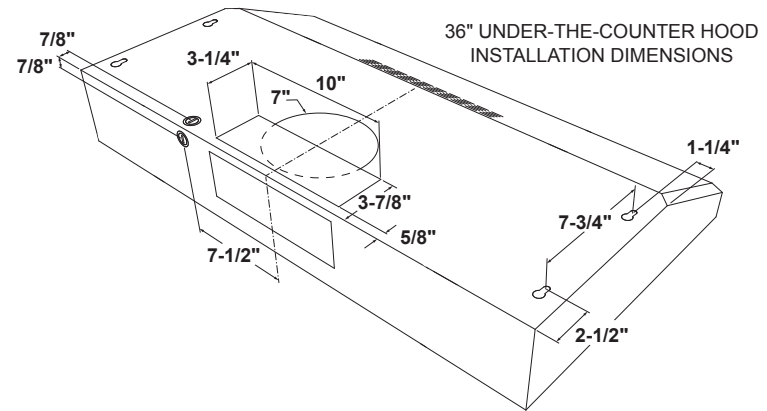

PVX7360SJ

GE Profile™ Series 36" Under The Cabinet Hood

DIMENSIONS AND INSTALLATION INFORMATION (IN INCHES)

WB02X11537 replacement grease filter and JXCF55 replacement charcoal filter are available for additional cost. Call toll-free 800.626.2000.

Installation Information: Before installing, consult installation instructions, packed with product, for current dimensional data.

Additional accessories:

JXS56SS 15" cabinet spacer

JXRC70 remote control

JXDA22 optional damper

AMP RATING	
120V	2.5

Exhaust outlet connects to 3-1/4" x 10" rectangular duct. Vent top or rear. Includes rectangular damper.

For answers to your Monogram, GE Café™ Series, GE Profile™ Series or GE Appliances product questions, visit our website at geappliances.com or call GE Answer Center® Service, 800.626.2000.

Listed by Underwriters Laboratories

Specification Revised 10/16